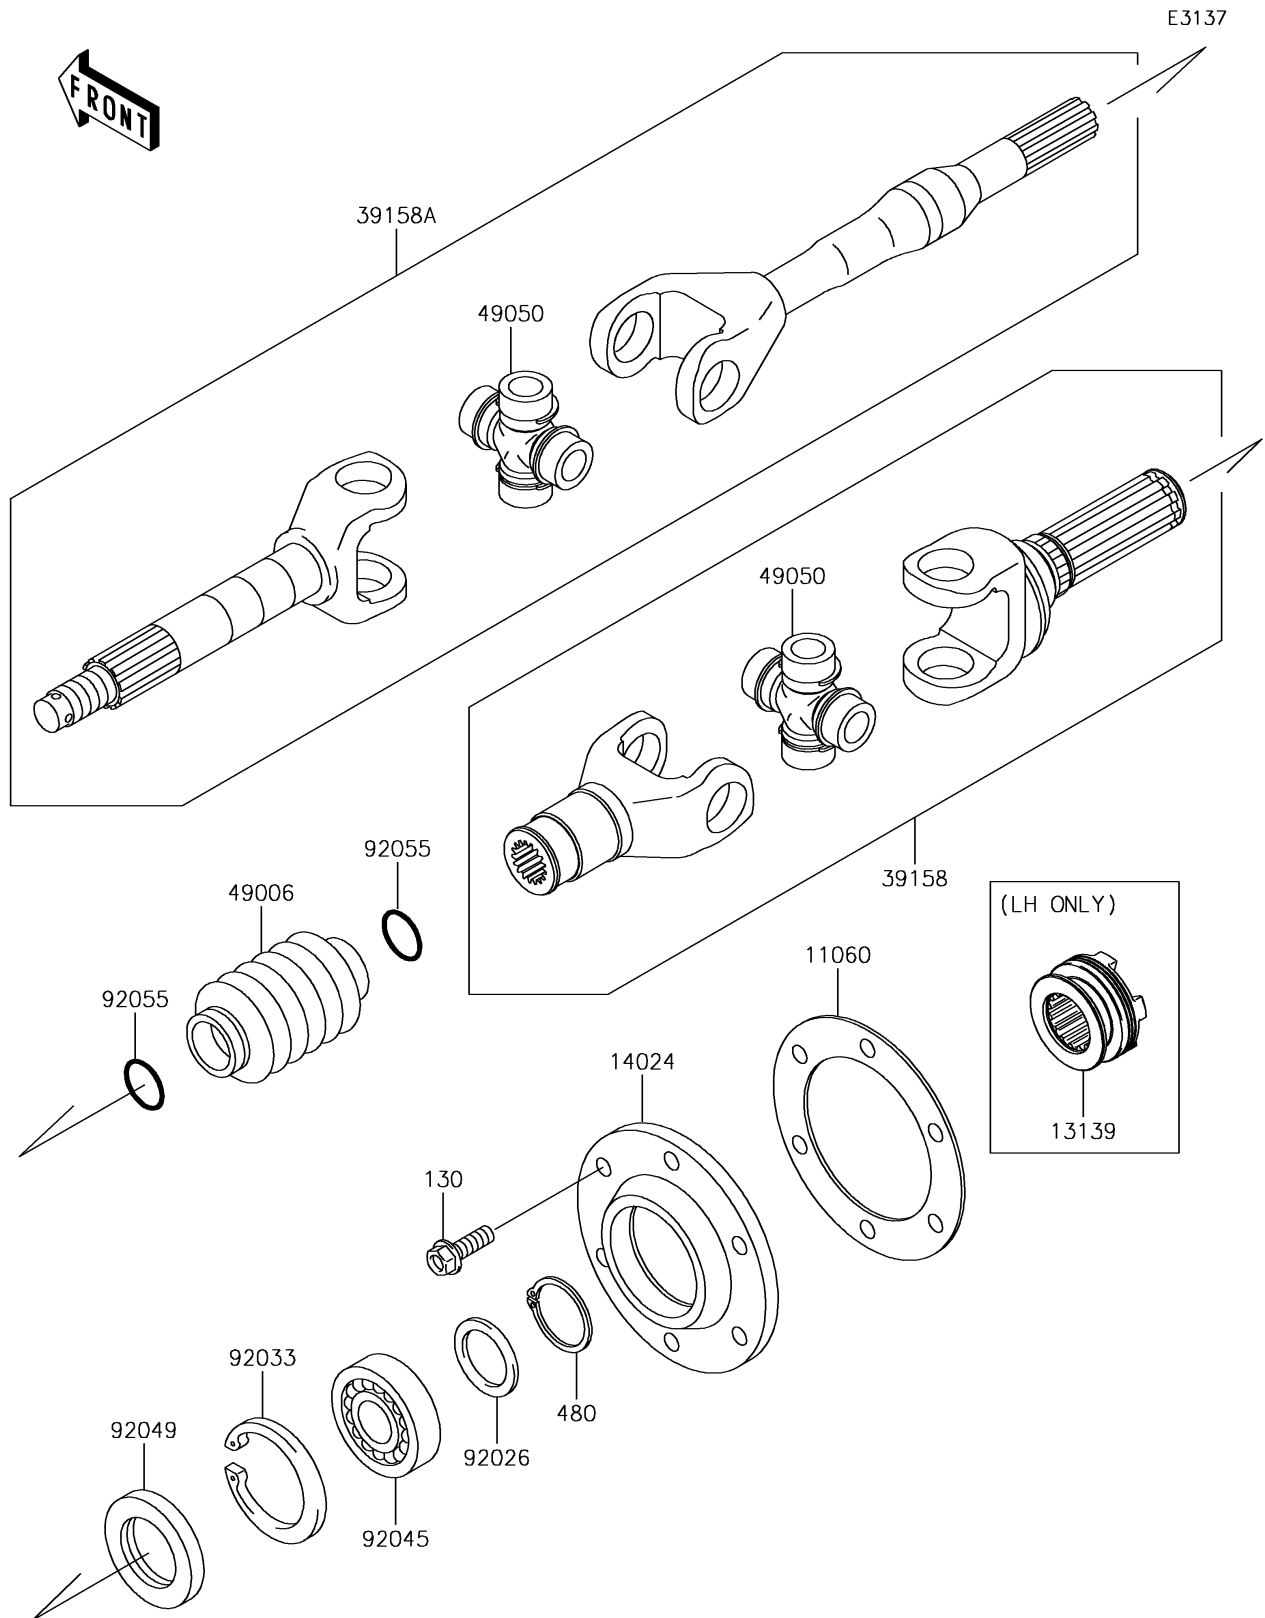

2017 MULE™ 4010 TRANS4x4®

PARTS DIAGRAM

Drive Shaft-Rear

2017 MULE™ 4010 TRANS4x4®

PARTS LIST

Drive Shaft-Rear

ITEM NAME	PART NUMBER	QUANTITY
GASKET,DRIVESHAFT COVER (Ref # 11060)	11060-1251	2
SHIFTER (Ref # 13139)	13139-0009	1
COVER,DRIVESHAFT (Ref # 14024)	14024-1560	2
SHAFT-ASSY-DRIVE,INSIDE (Ref # 39158)	39158-1119	2
SHAFT-ASSY-DRIVE (Ref # 39158A)	39158-1120	2
BOOT,DRIVE SHAFT (Ref # 49006)	49006-1257	2
SPIDER (Ref # 49050)	49050-0034	4
SPACER,28.1X38X2.6 (Ref # 92026)	92026-1489	2
RING-SNAP,55MM (Ref # 92033)	92033-1274	2
BEARING-BALL,6006 (Ref # 92045)	92045-1208	2
SEAL-OIL,TC35X55X8 (Ref # 92049)	92049-1298	2
RING-O,19.5X3.0 (Ref # 92055)	92055-1451	4
BOLT-FLANGED,8X25 (Ref # 130)	130BA0825	12
CIRCLIP-TYPE-C,28MM (Ref # 480)	480J2800	2