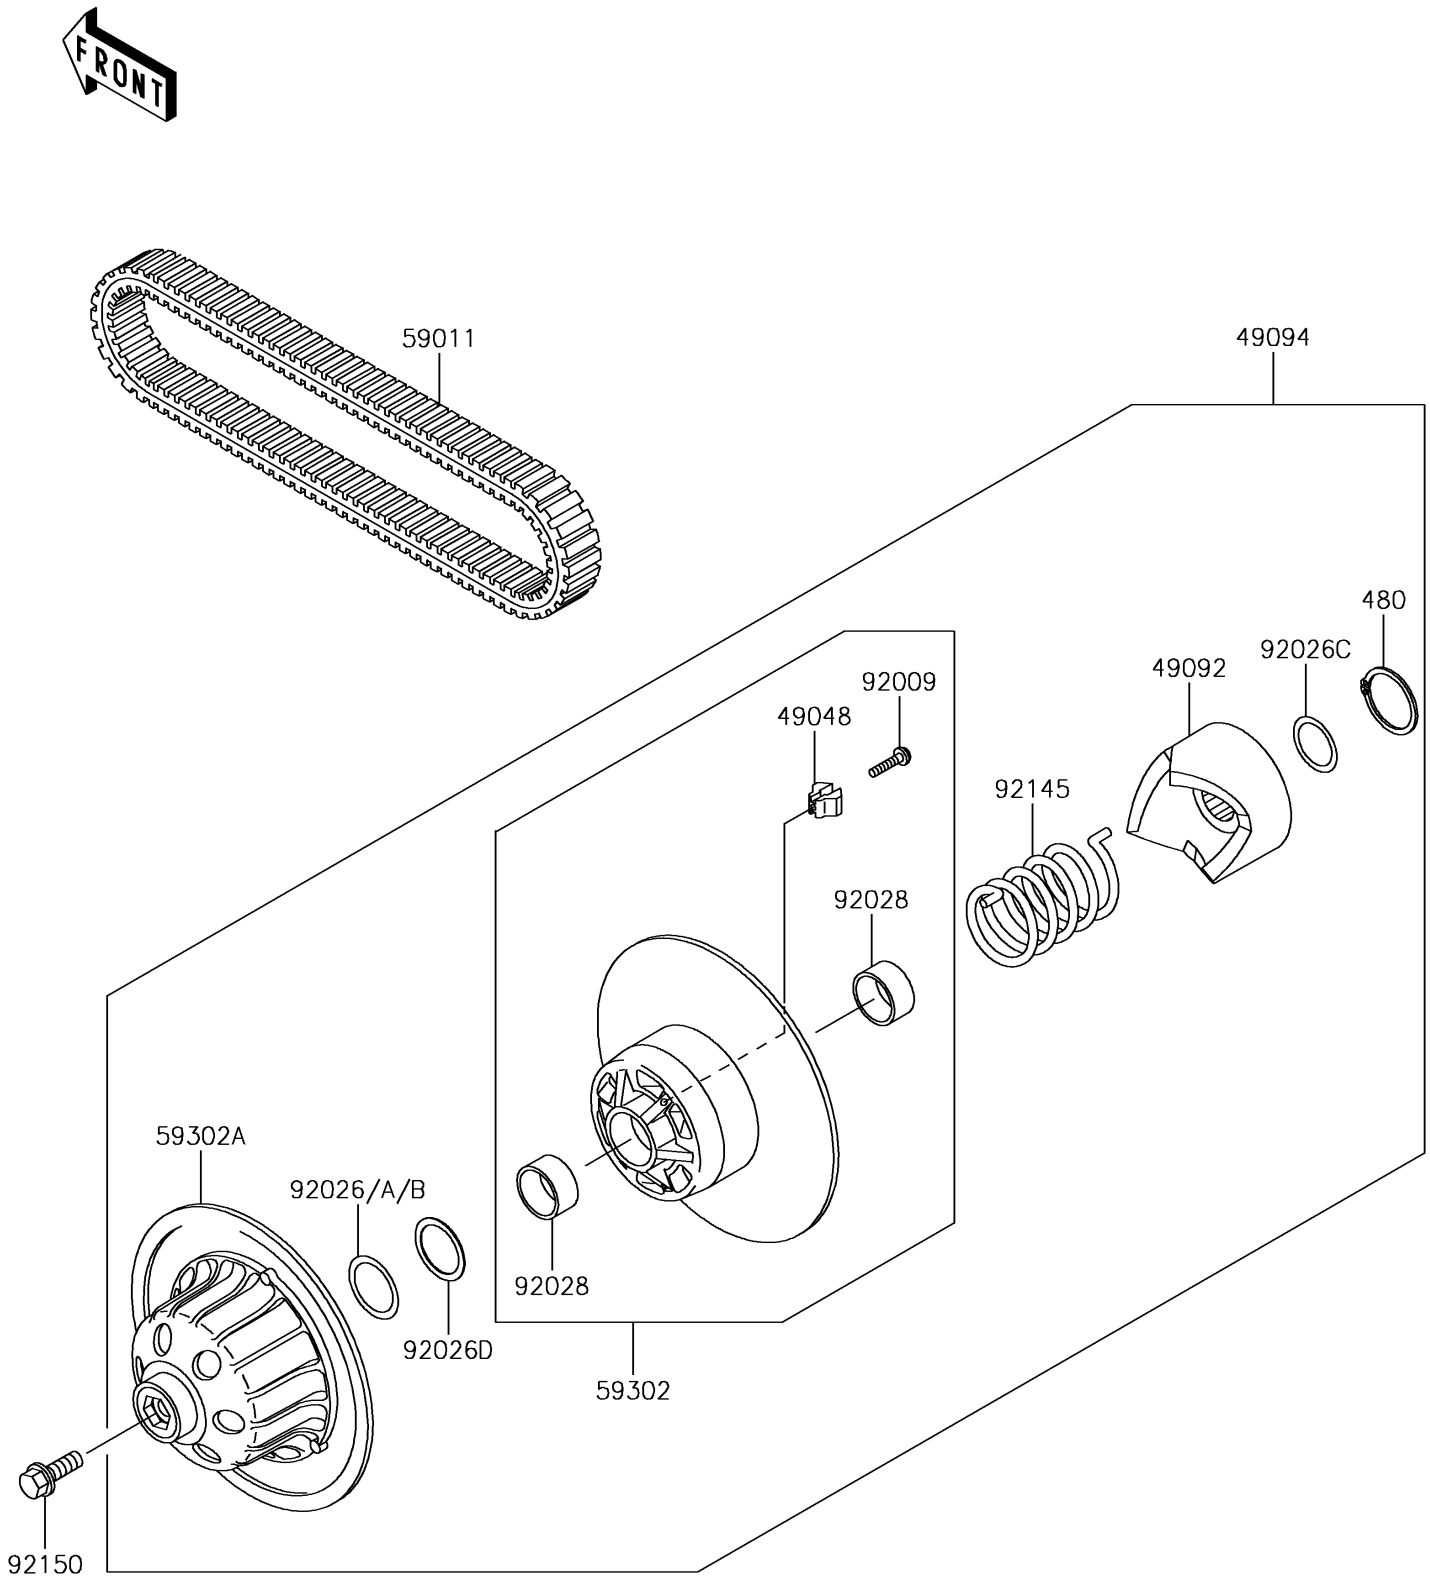

2016 MULE™ 4010 TRANS4x4®

PARTS DIAGRAM

Driven Converter/Drive Belt

E1392

2016 MULE™ 4010 TRANS4x4®

PARTS LIST

Driven Converter/Drive Belt

ITEM NAME	PART NUMBER	QUANTITY
SHOE (Ref # 49048)	49048-1060	3
RAMP (Ref # 49092)	49092-1068	1
CONVERTER-ASSY-DRIVEN (Ref # 49094)	49094-0045	1
BELT,CONVERTER (Ref # 59011)	59011-1077	1
SHEAVE-COMP,MOVABLE (Ref # 59302)	59302-0031	1
SHEAVE-COMP (Ref # 59302A)	59302-0032	1
SCREW,SHOE (Ref # 92009)	92009-1849	3
SPACER,39X50X0.50 (Ref # 92026)	92026-1507	AR
SPACER,39X50X0.60 (Ref # 92026A)	92026-1508	AR
SPACER,39X50X0.80 (Ref # 92026B)	92026-1510	AR
SPACER,34X44X0.80 (Ref # 92026C)	92026-1521	1
SPACER,39X49.5X1.0 (Ref # 92026D)	92026-1603	1
BUSHING (Ref # 92028)	92028-1864	2
SPRING (Ref # 92145)	92145-1404	1
BOLT,12X35 (Ref # 92150)	92150-1009	1
CIRCLIP-TYPE-C,34MM (Ref # 480)	480J3400	1