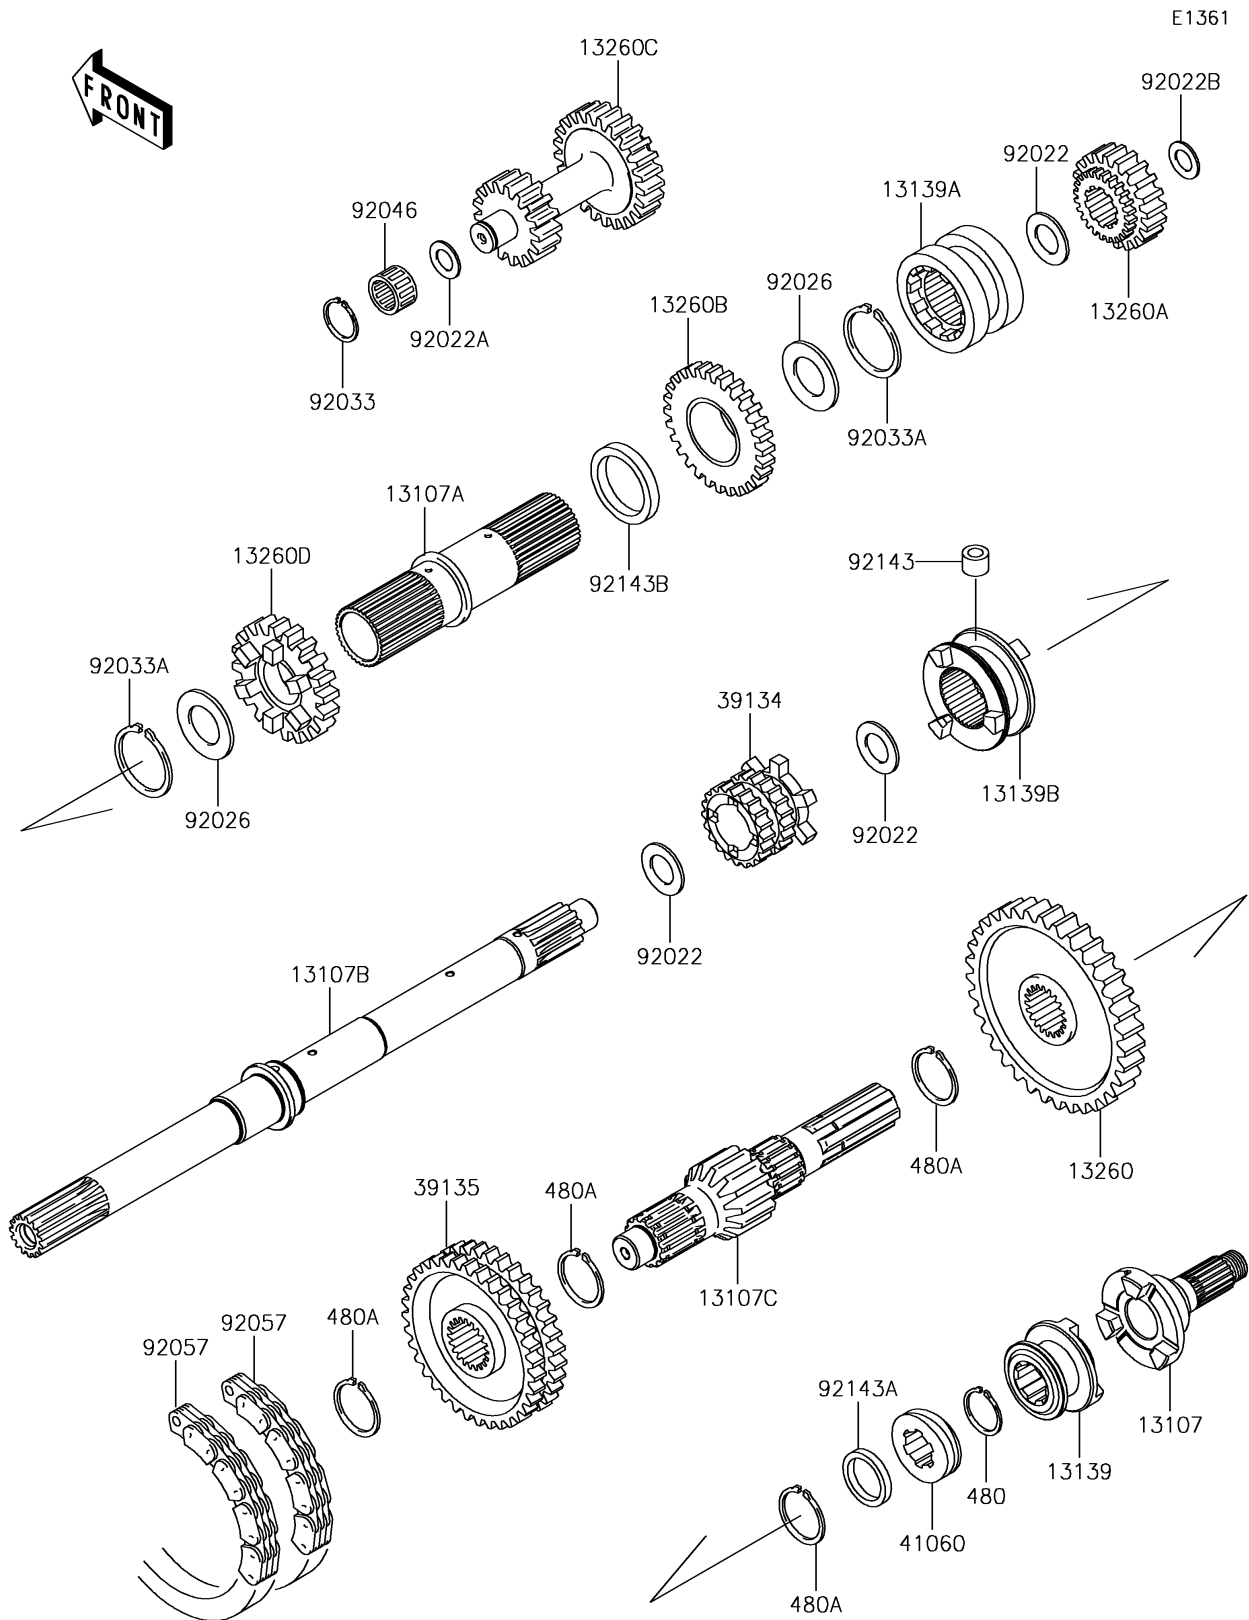

2016 MULE™ 4010 TRANS4x4®

PARTS DIAGRAM

Transmission

2016 MULE™ 4010 TRANS4x4®

PARTS LIST

Transmission

ITEM NAME	PART NUMBER	QUANTITY
SHAFT,2WD/4WD (Ref # 13107)	13107-0106	1
SHAFT,INPUT OUTER (Ref # 13107A)	13107-1309	1
SHAFT,INPUT (Ref # 13107B)	13107-1470	1
SHAFT,OUTPUT,14T (Ref # 13107C)	13107-1517	1
SHIFTER,2WD/4WD (Ref # 13139)	13139-0010	1
SHIFTER,SPEED,HI/LOW (Ref # 13139A)	13139-1069	1
SHIFTER,FR/RR (Ref # 13139B)	13139-1072	1
GEAR,OUTPUT REVERSE,51T (Ref # 13260)	13260-1288	1
GEAR,INPUT REDUCTION,20T (Ref # 13260A)	13260-1289	1
GEAR,INPUT REDUCTION,28T (Ref # 13260B)	13260-1290	1
GEAR,REDUCTION,17T&25T (Ref # 13260C)	13260-1291	1
GEAR,INPUT 28T (Ref # 13260D)	13260-1462	1
SPROCKET-DRIVE,20T (Ref # 39134)	39134-1055	1
SPROCKET-DRIVEN,41T (Ref # 39135)	39135-1055	1
GEAR-METER SCREW (Ref # 41060)	41060-1147	1
WASHER,25.3X33X1 (Ref # 92022)	92022-1109	3
WASHER,17.3X28X1 (Ref # 92022A)	92022-255	1
WASHER,17.3X30X1.4 (Ref # 92022B)	92022-270	1
SPACER,35.3X44X0.5 (Ref # 92026)	92026-1375	2
RING-SNAP (Ref # 92033)	92033-032	1
RING-SNAP (Ref # 92033A)	92033-1269	2
BEARING-NEEDLE,K17X23X13.8 (Ref # 92046)	92046-1184	1
CHAIN,REVERSE,81RH2520,54L (Ref # 92057)	92057-1364	2
COLLAR,8X14X10.5 (Ref # 92143)	92143-1497	1
COLLAR,25X32X4.5 (Ref # 92143A)	92143-1597	1
COLLAR (Ref # 92143B)	92143-1599	1
CIRCLIP-TYPE-C,25MM (Ref # 480)	480J2500	1
CIRCLIP-TYPE-C,30MM (Ref # 480A)	480J3000	4