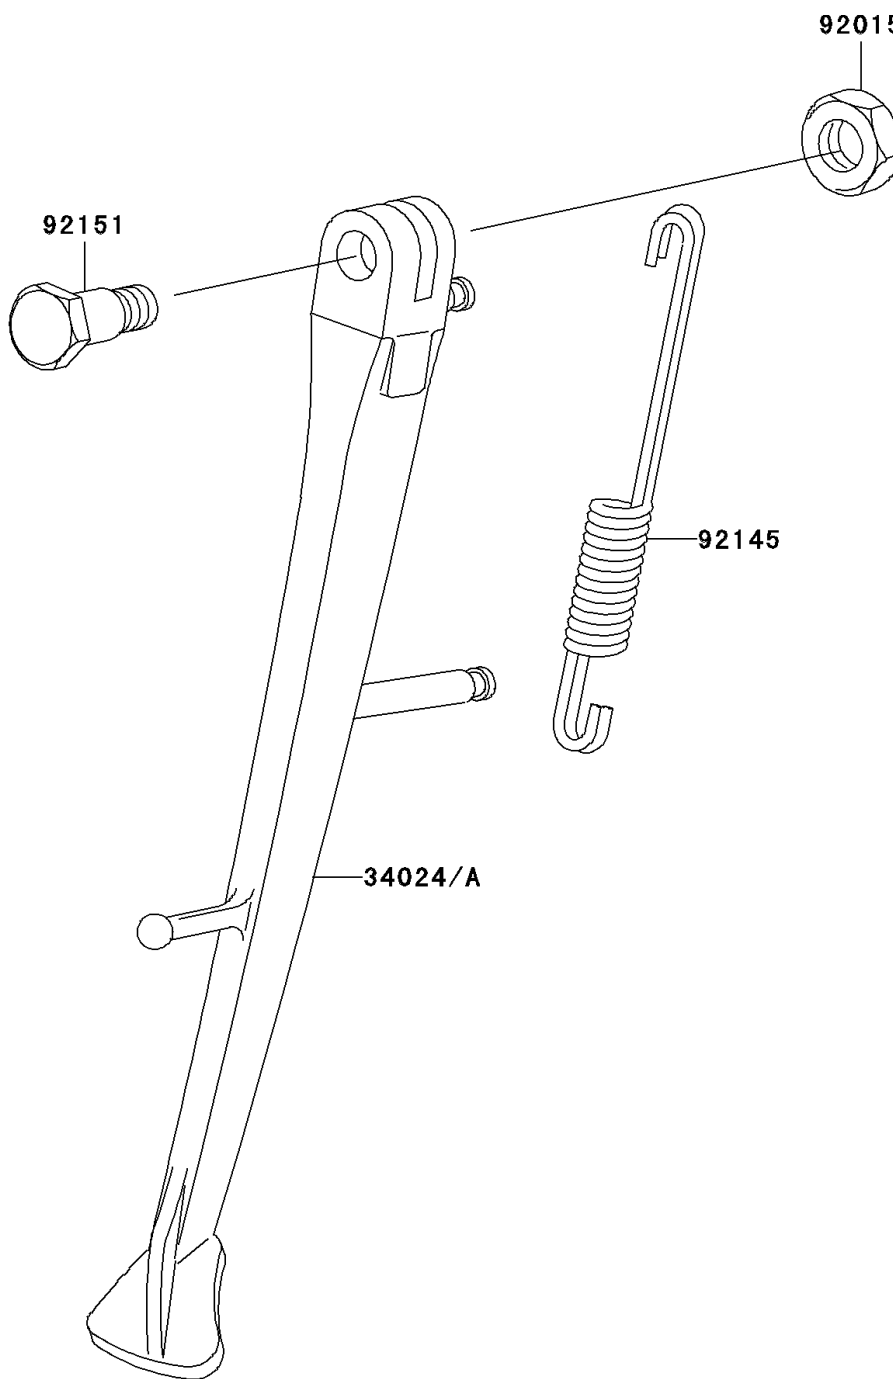

2004 ZRX1200R

PARTS DIAGRAM

Stand(s)

Kawasaki

Let the Good Times Roll®

F2190

2004 ZRX1200R

PARTS LIST

Stand(s)

ITEM NAME

PART NUMBER

QUANTITY
