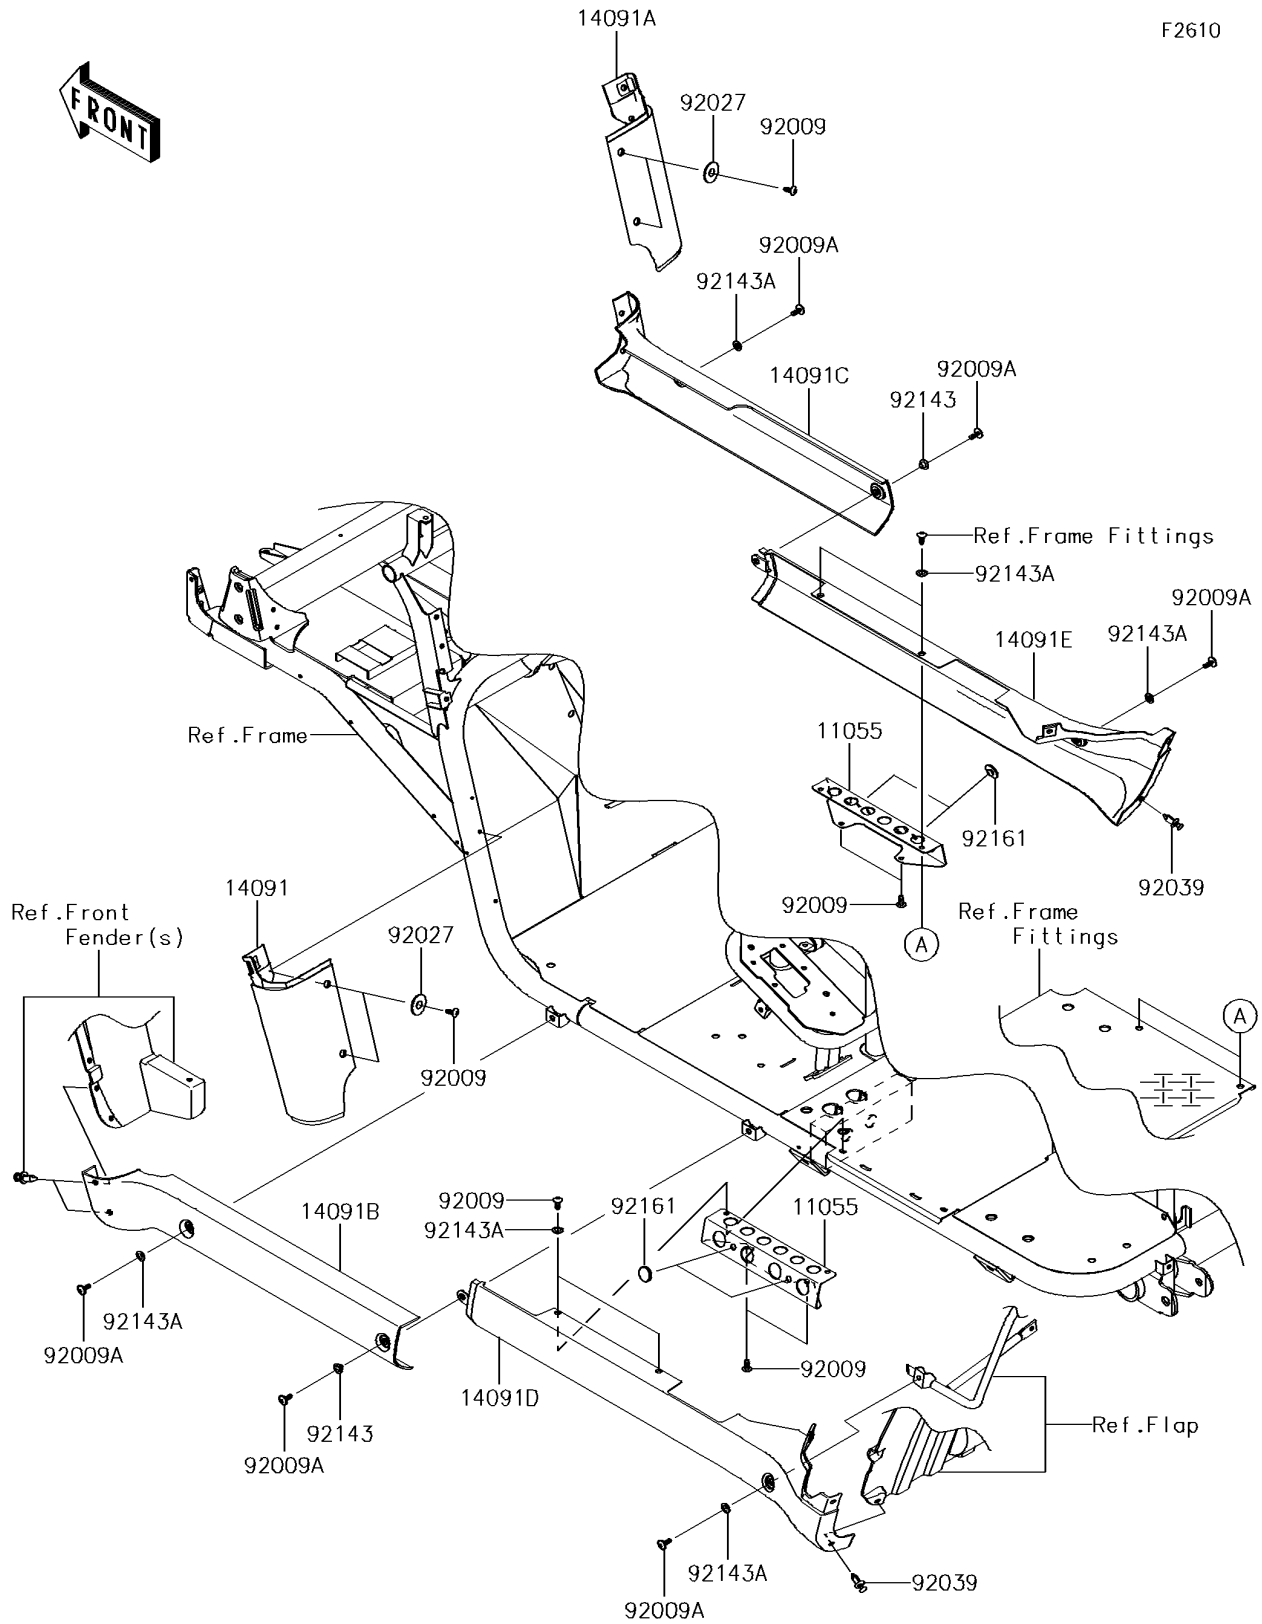

# 2016 MULE™ 4010 TRANS4x4® CAMO

## PARTS DIAGRAM

### Side Covers/Chain Cover

## PARTS LIST

Side Covers/Chain Cover

**ITEM NAME**

**PART NUMBER**

**QUANTITY**

---