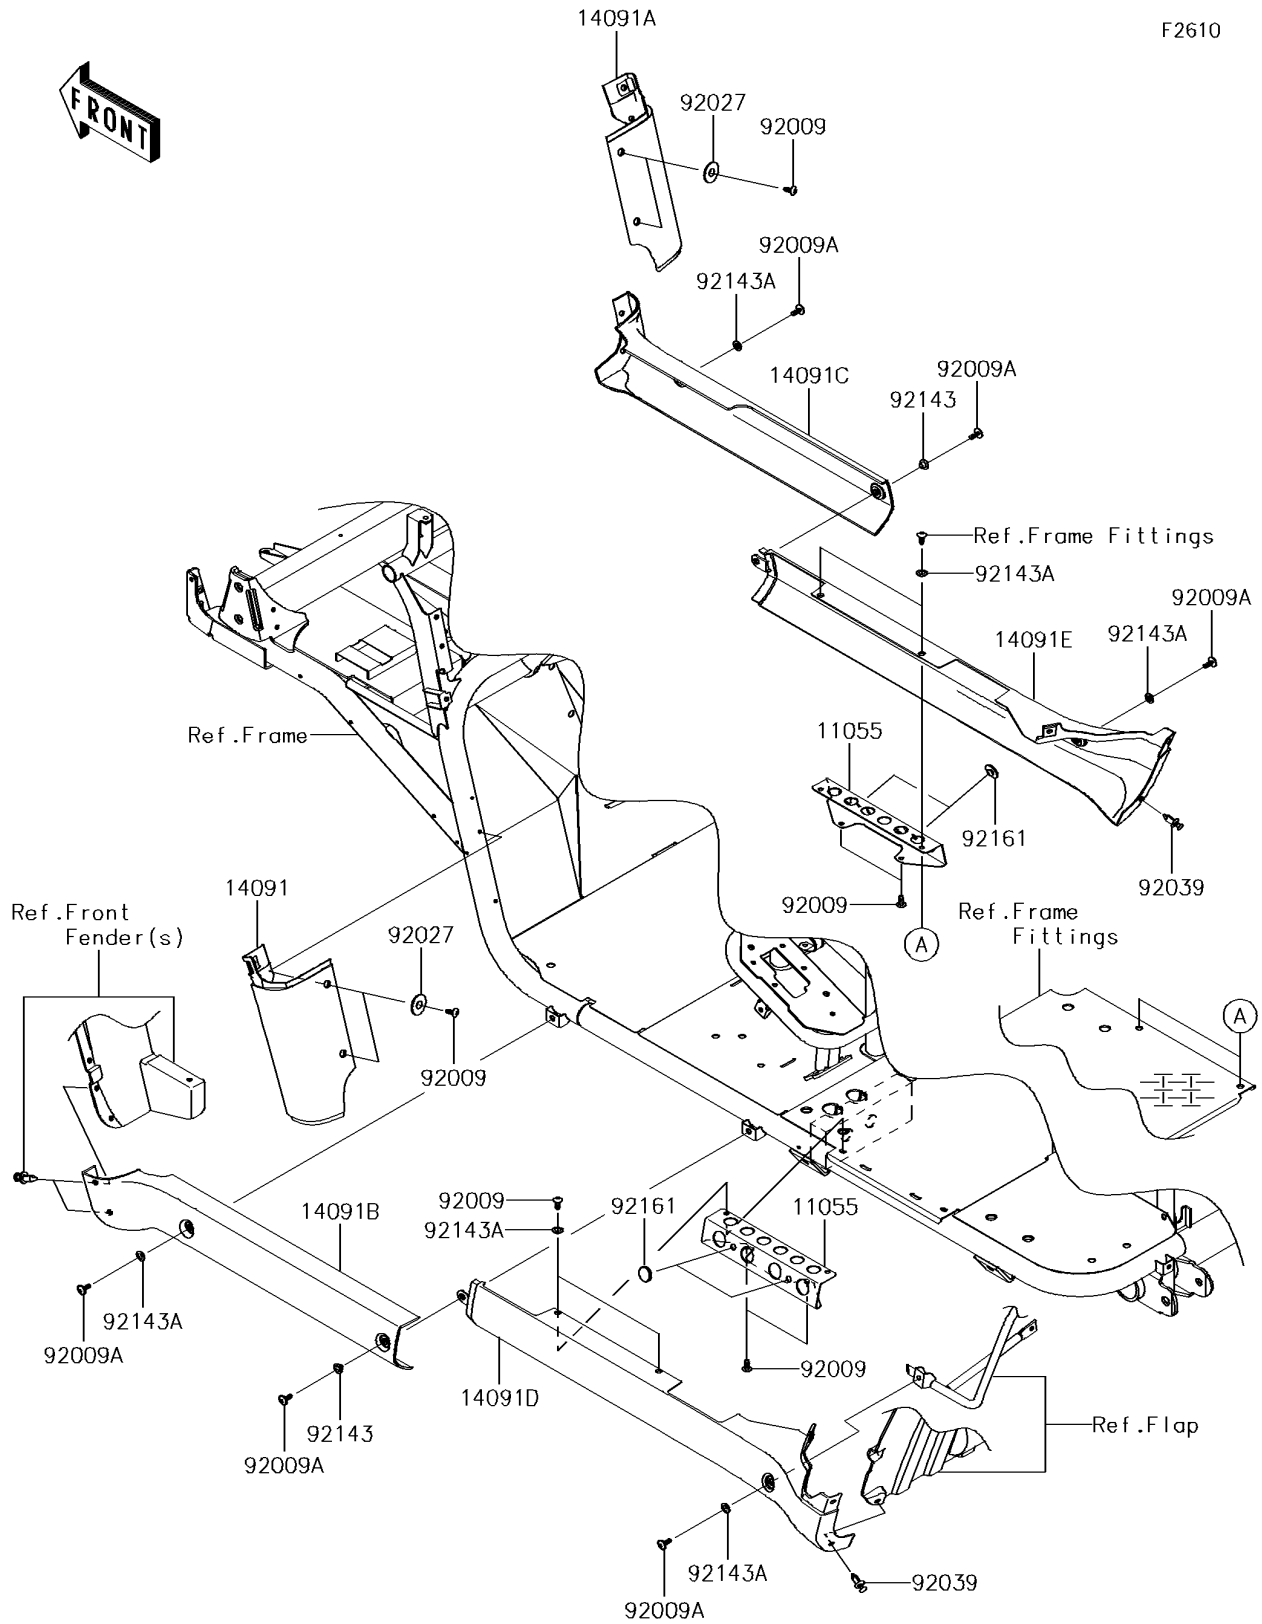

# 2015 MULE™ 4010 TRANS4x4® CAMO

## PARTS DIAGRAM

### Side Covers/Chain Cover

## PARTS LIST

Side Covers/Chain Cover

**ITEM NAME**

**PART NUMBER**

**QUANTITY**

---