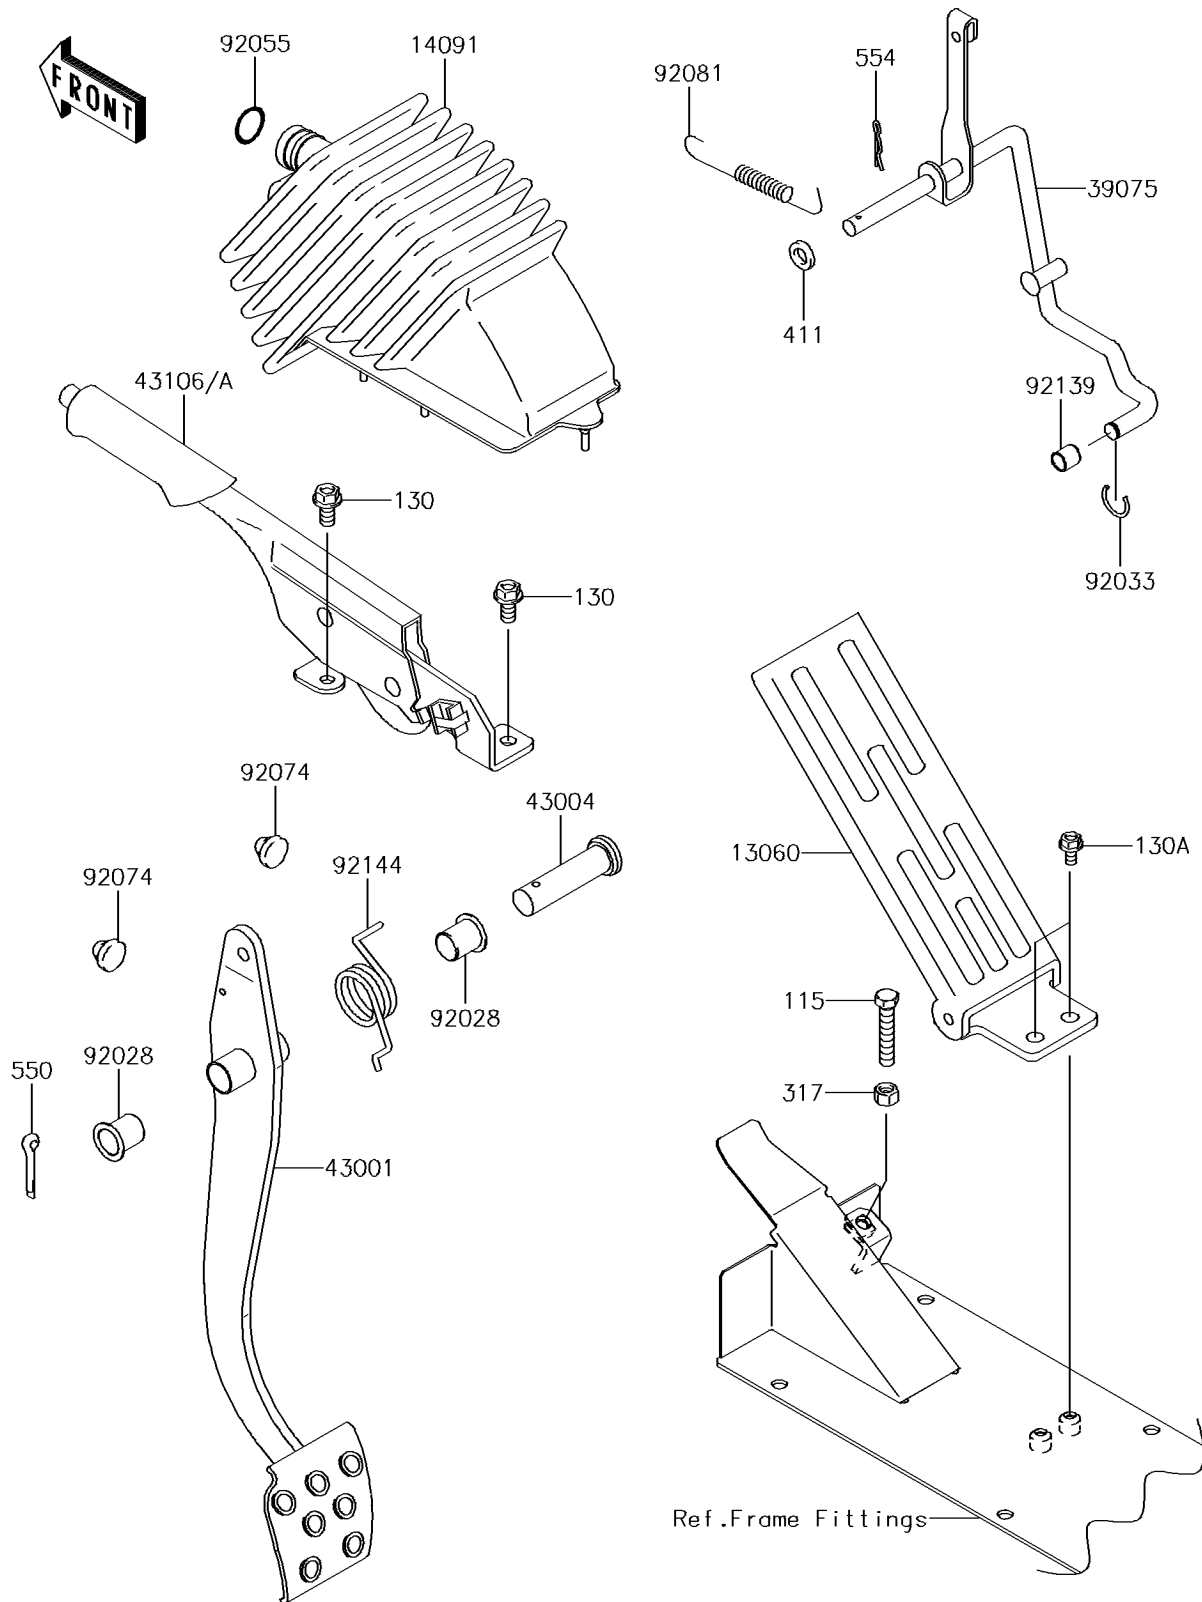

2016 MULE™ 4010 TRANS4x4® CAMO

PARTS DIAGRAM

Brake Pedal/Throttle Lever

F2260

2016 MULE™ 4010 TRANS4x4® CAMO

Kawasaki
Let the Good Times Roll®

PARTS LIST

Brake Pedal/Throttle Lever

ITEM NAME

PART NUMBER

QUANTITY
