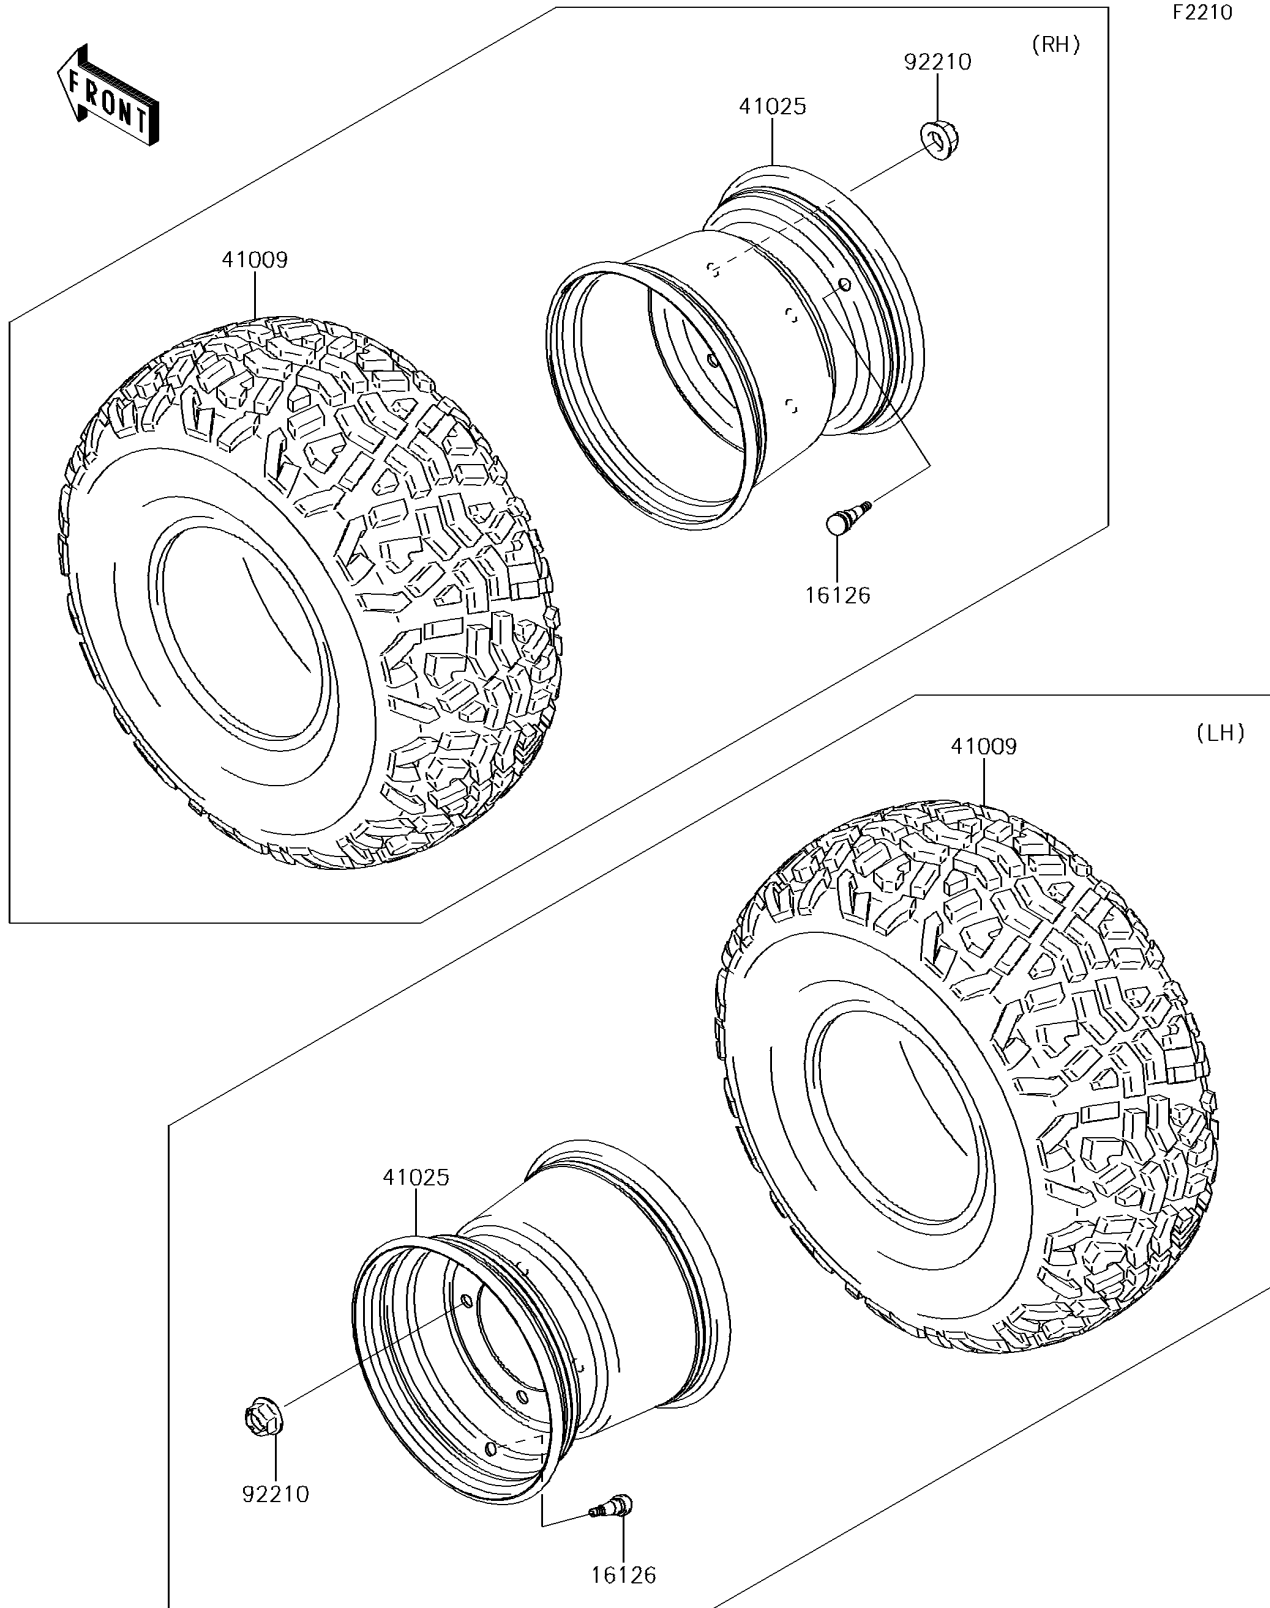

2016 MULE™ 4010 TRANS4x4® CAMO

Kawasaki
Let the Good Times Roll®

PARTS DIAGRAM

Wheels/Tires

2016 MULE™ 4010 TRANS4x4® CAMO

Kawasaki
Let the Good Times Roll®

PARTS LIST

Wheels/Tires

ITEM NAME	PART NUMBER	QUANTITY
-----------	-------------	----------
