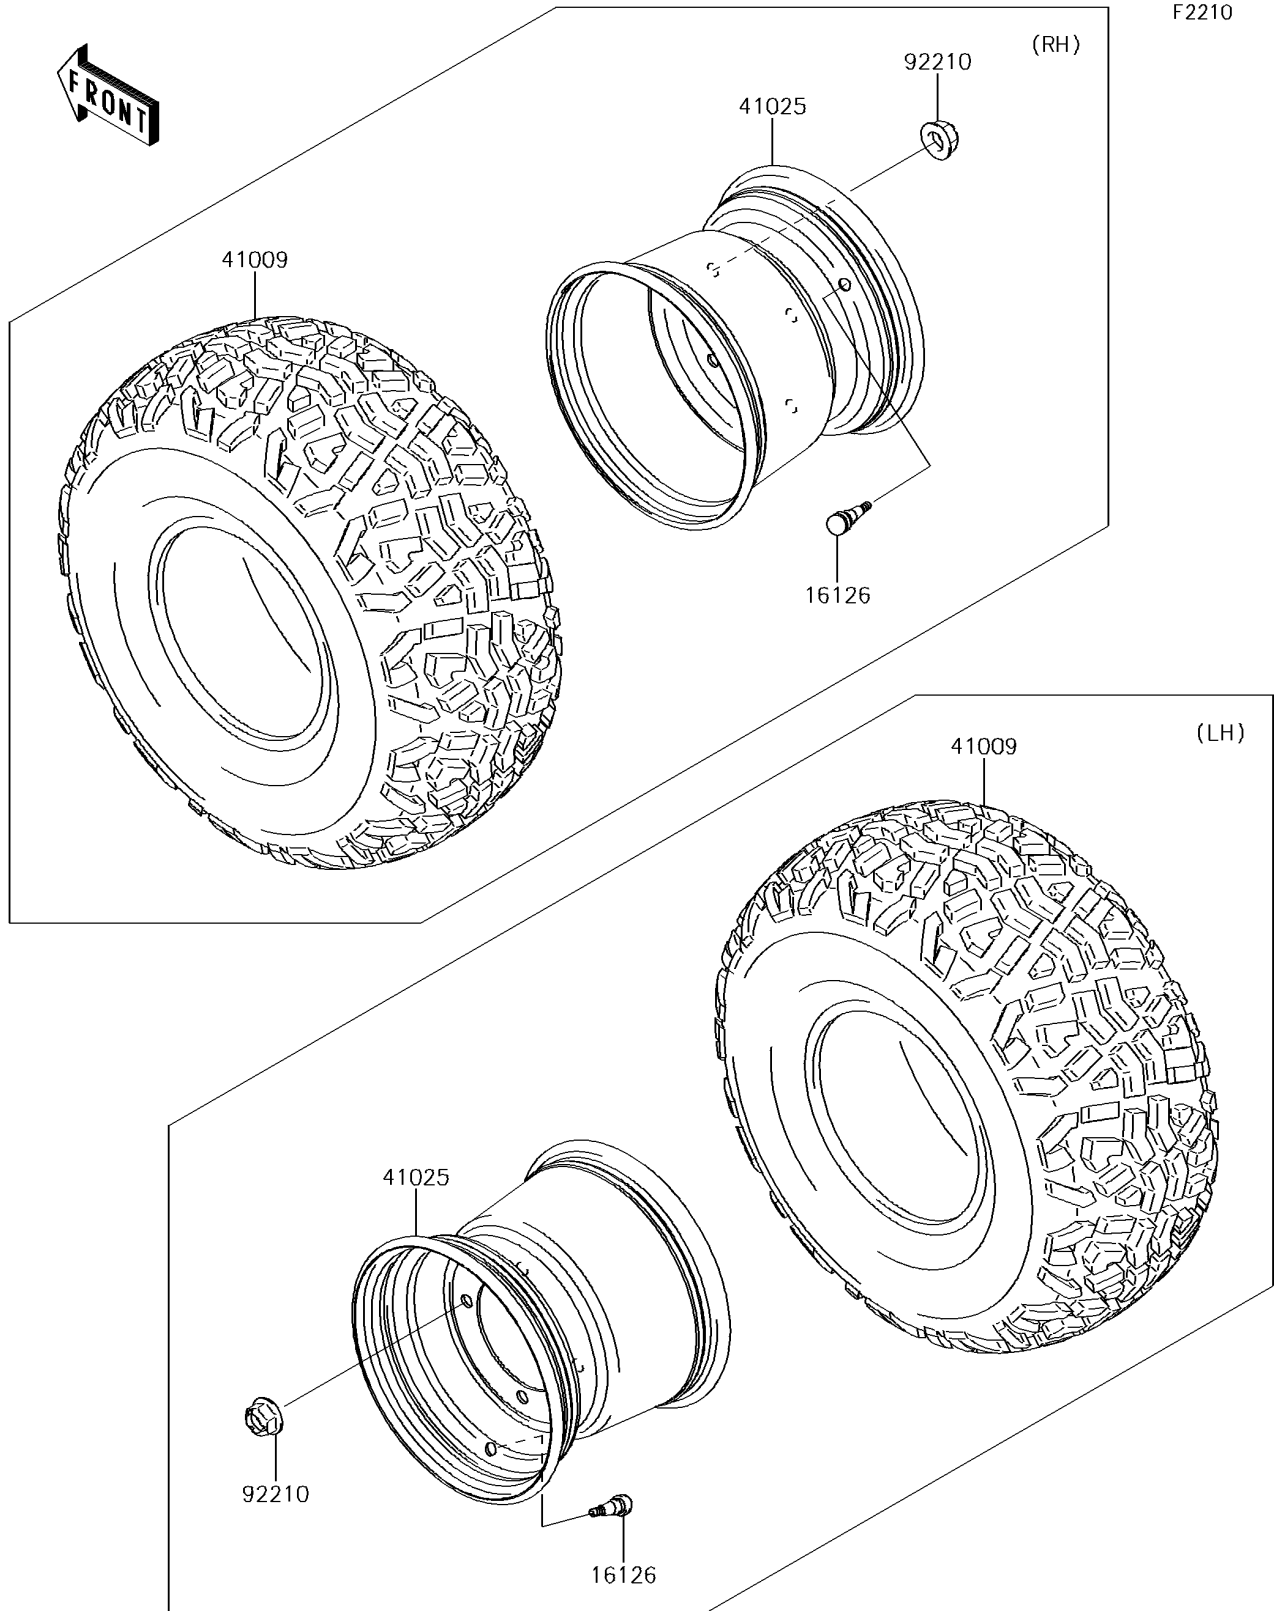

2015 MULE™ 4010 TRANS4x4® CAMO

Kawasaki
Let the Good Times Roll®

PARTS DIAGRAM

Wheels/Tires

2015 MULE™ 4010 TRANS4x4® CAMO

PARTS LIST

Wheels/Tires

ITEM NAME	PART NUMBER	QUANTITY
-----------	-------------	----------
