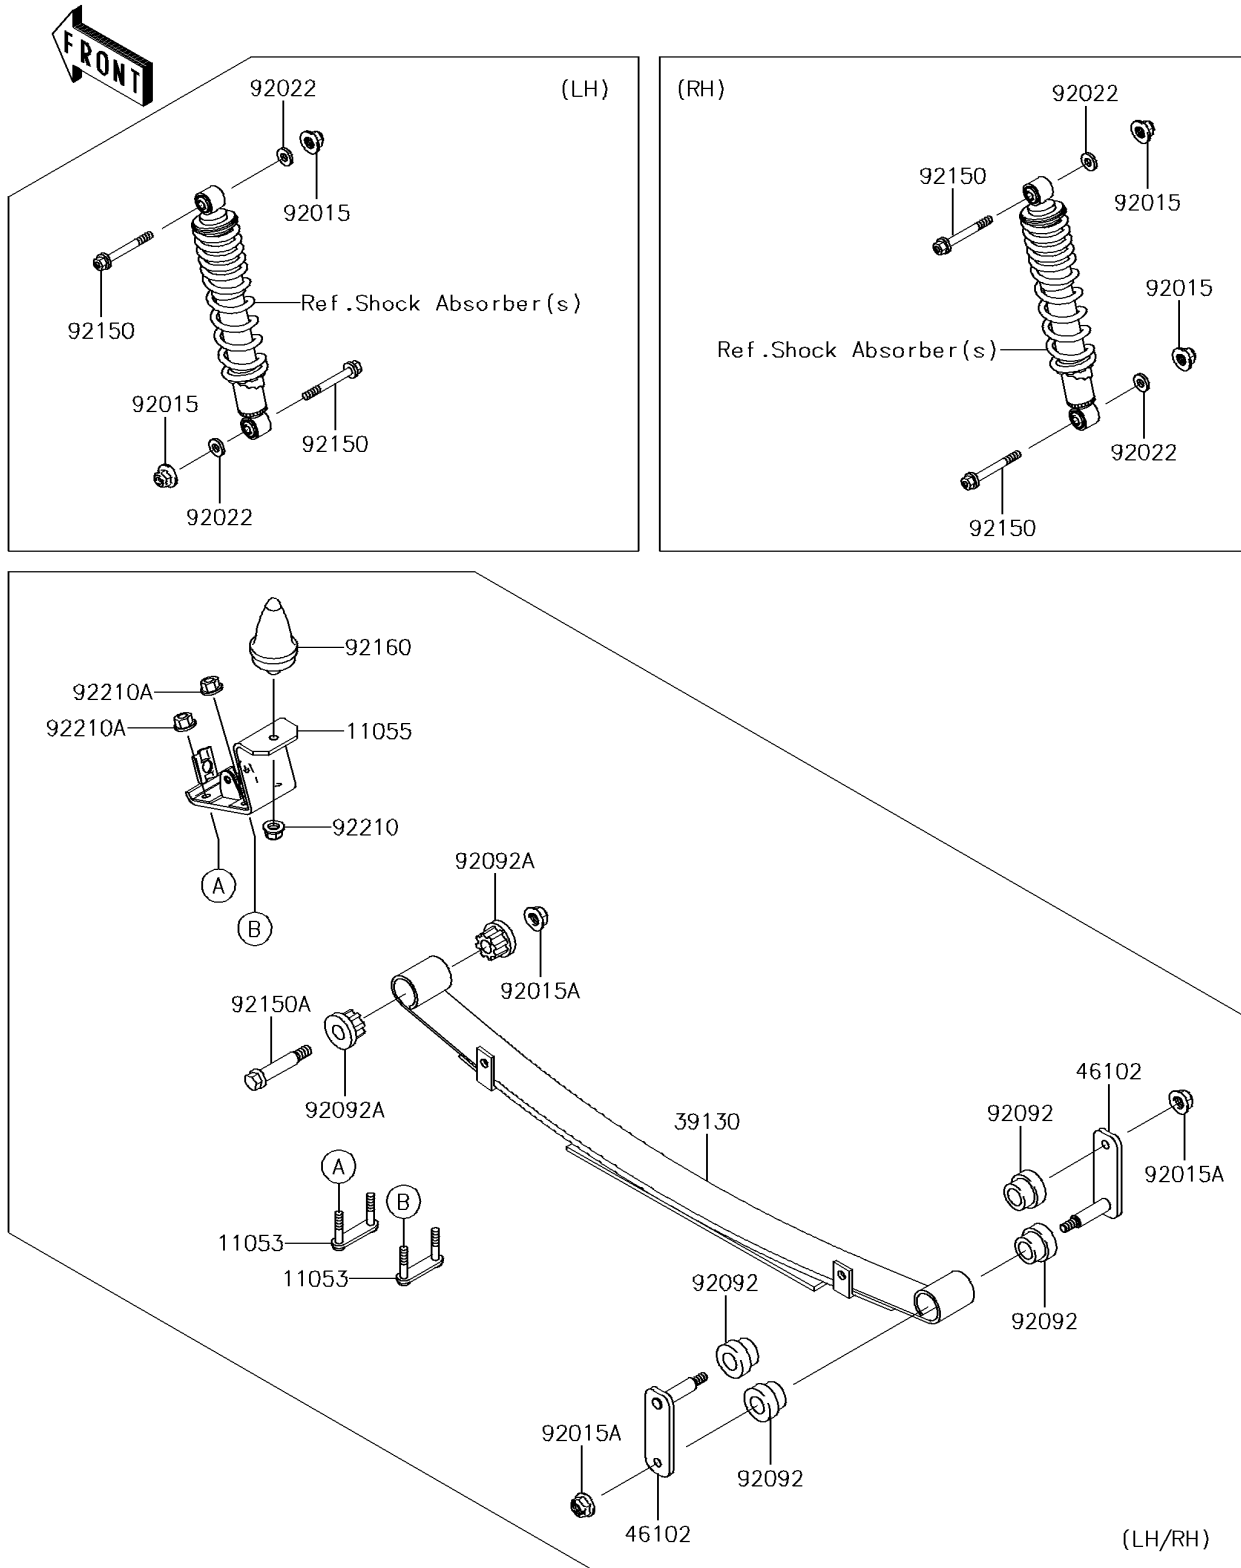

2016 MULE™ 4010 TRANS4x4® CAMO

PARTS DIAGRAM

Rear Suspension

F2153