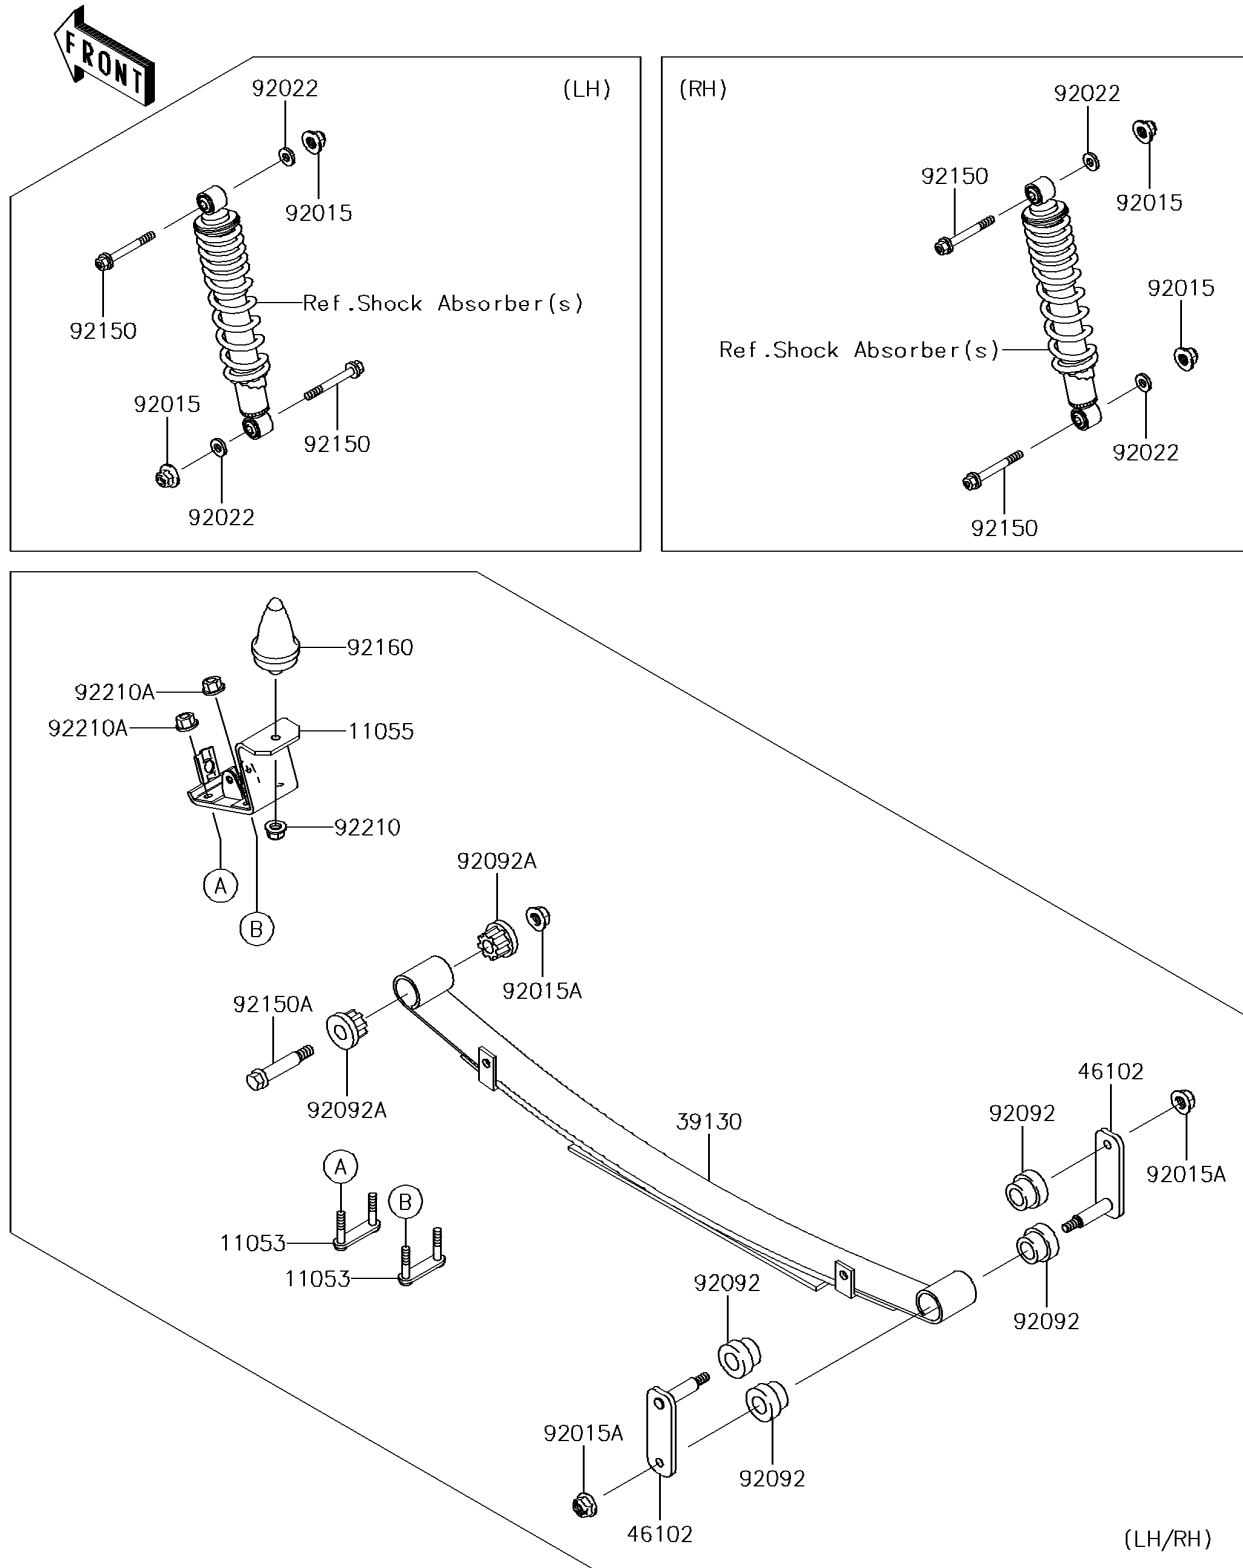

2015 MULE™ 4010 TRANS4x4® CAMO

PARTS DIAGRAM

Rear Suspension

F2153