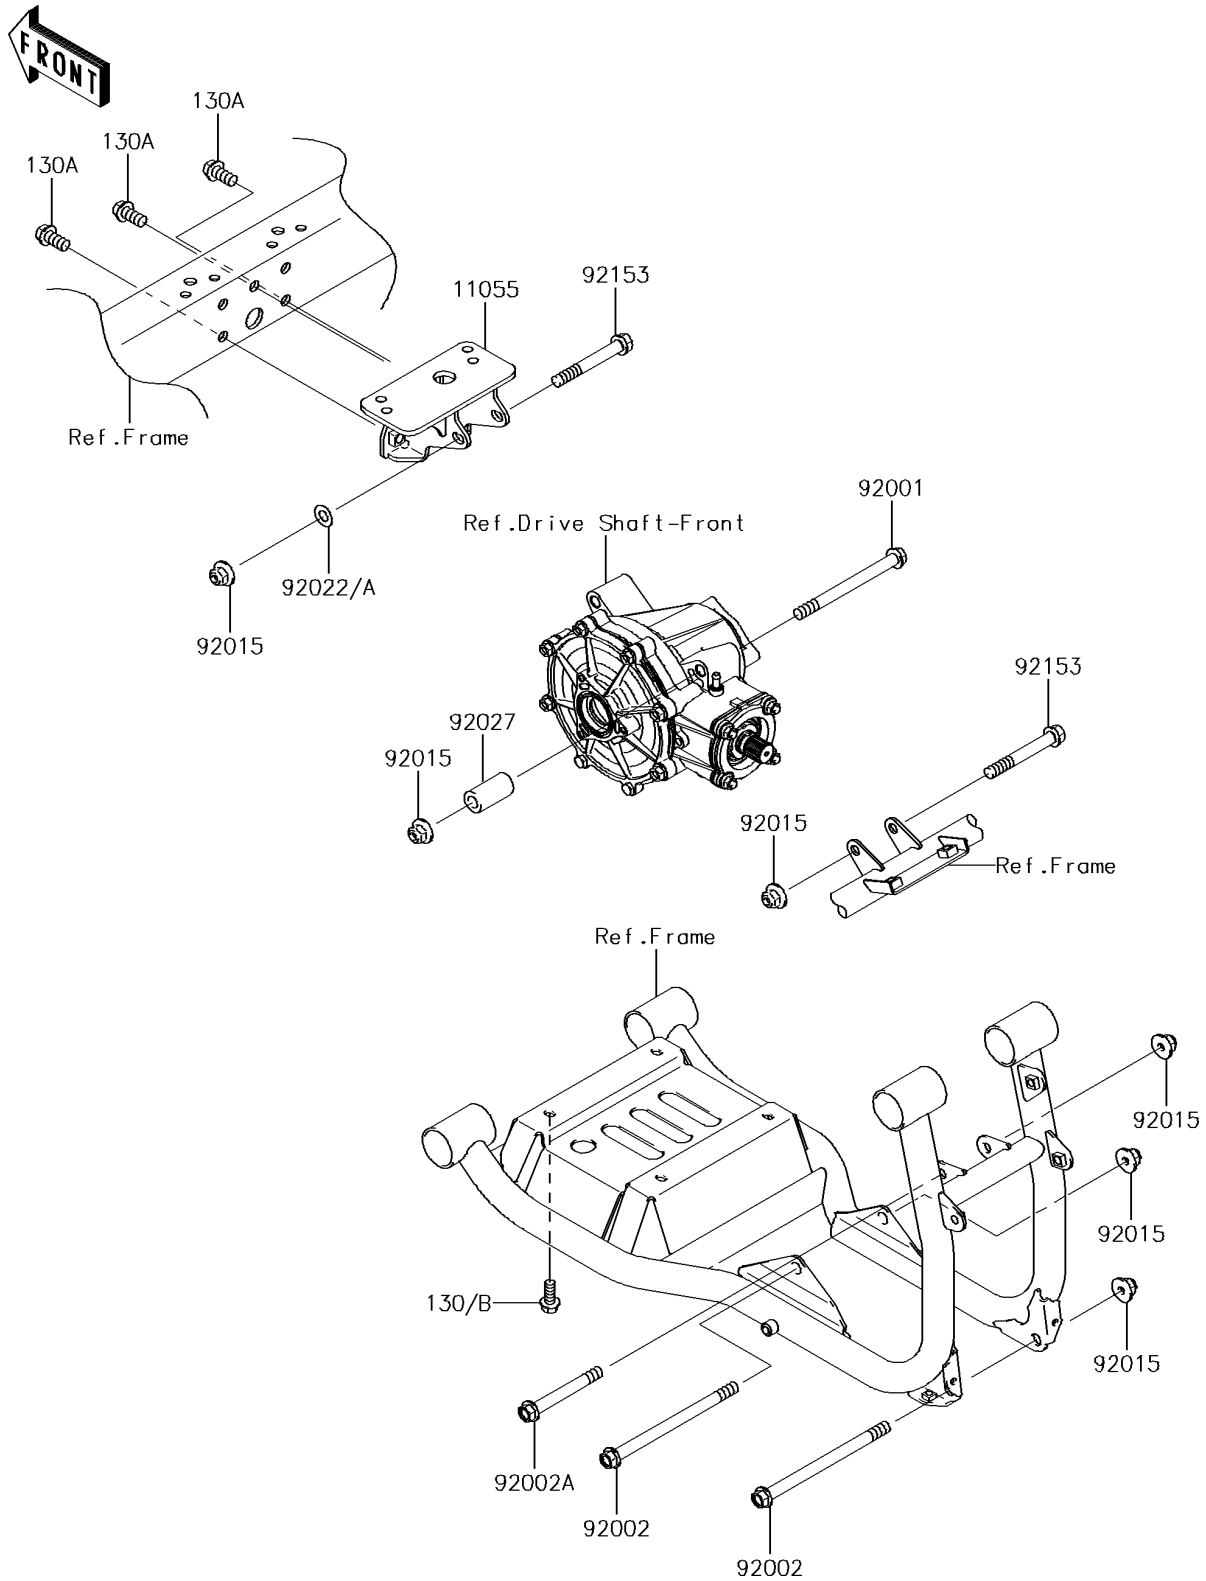

2016 MULE™ 4010 TRANS4x4® CAMO

PARTS DIAGRAM

Engine Mount

F2122

2016 MULE™ 4010 TRANS4x4® CAMO

Kawasaki
Let the Good Times Roll®

PARTS LIST Engine Mount

ITEM NAME	PART NUMBER	QUANTITY
-----------	-------------	----------
