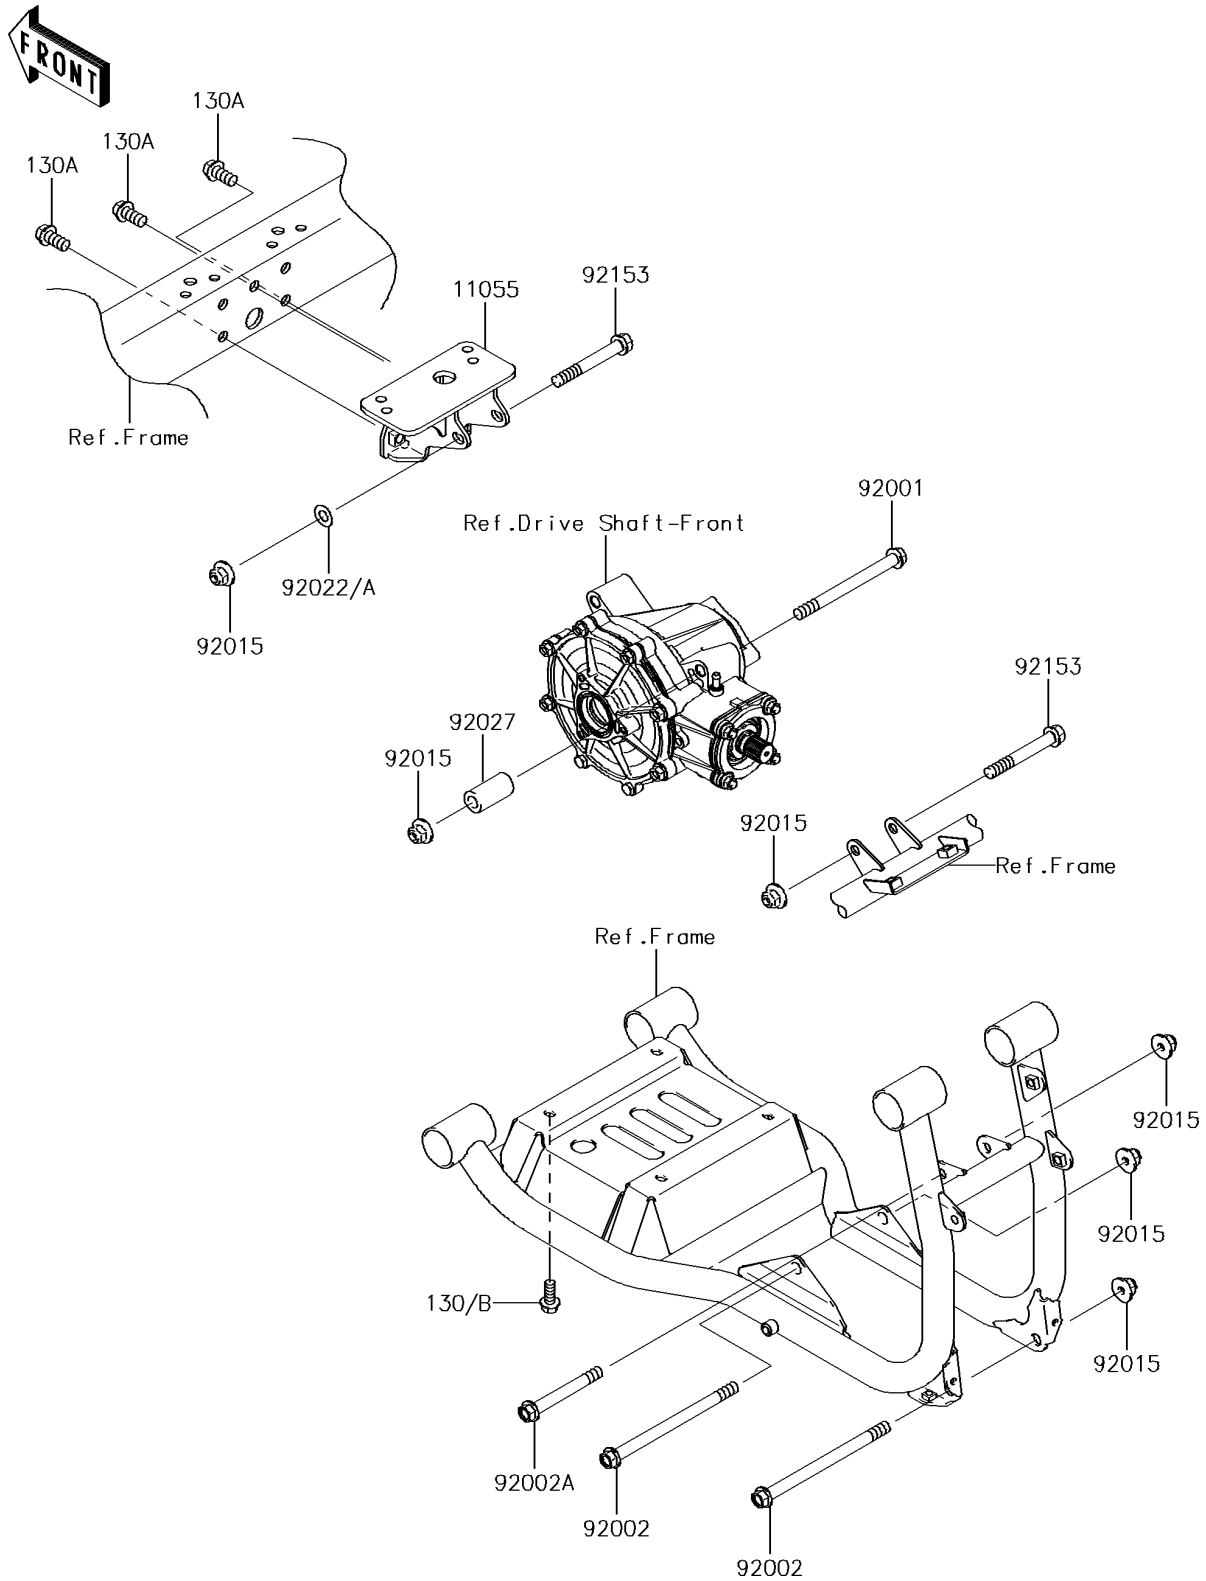

# 2015 MULE™ 4010 TRANS4x4® CAMO

## PARTS DIAGRAM

### Engine Mount

F2122

## PARTS LIST Engine Mount

ITEM NAME	PART NUMBER	QUANTITY
-----------	-------------	----------

---