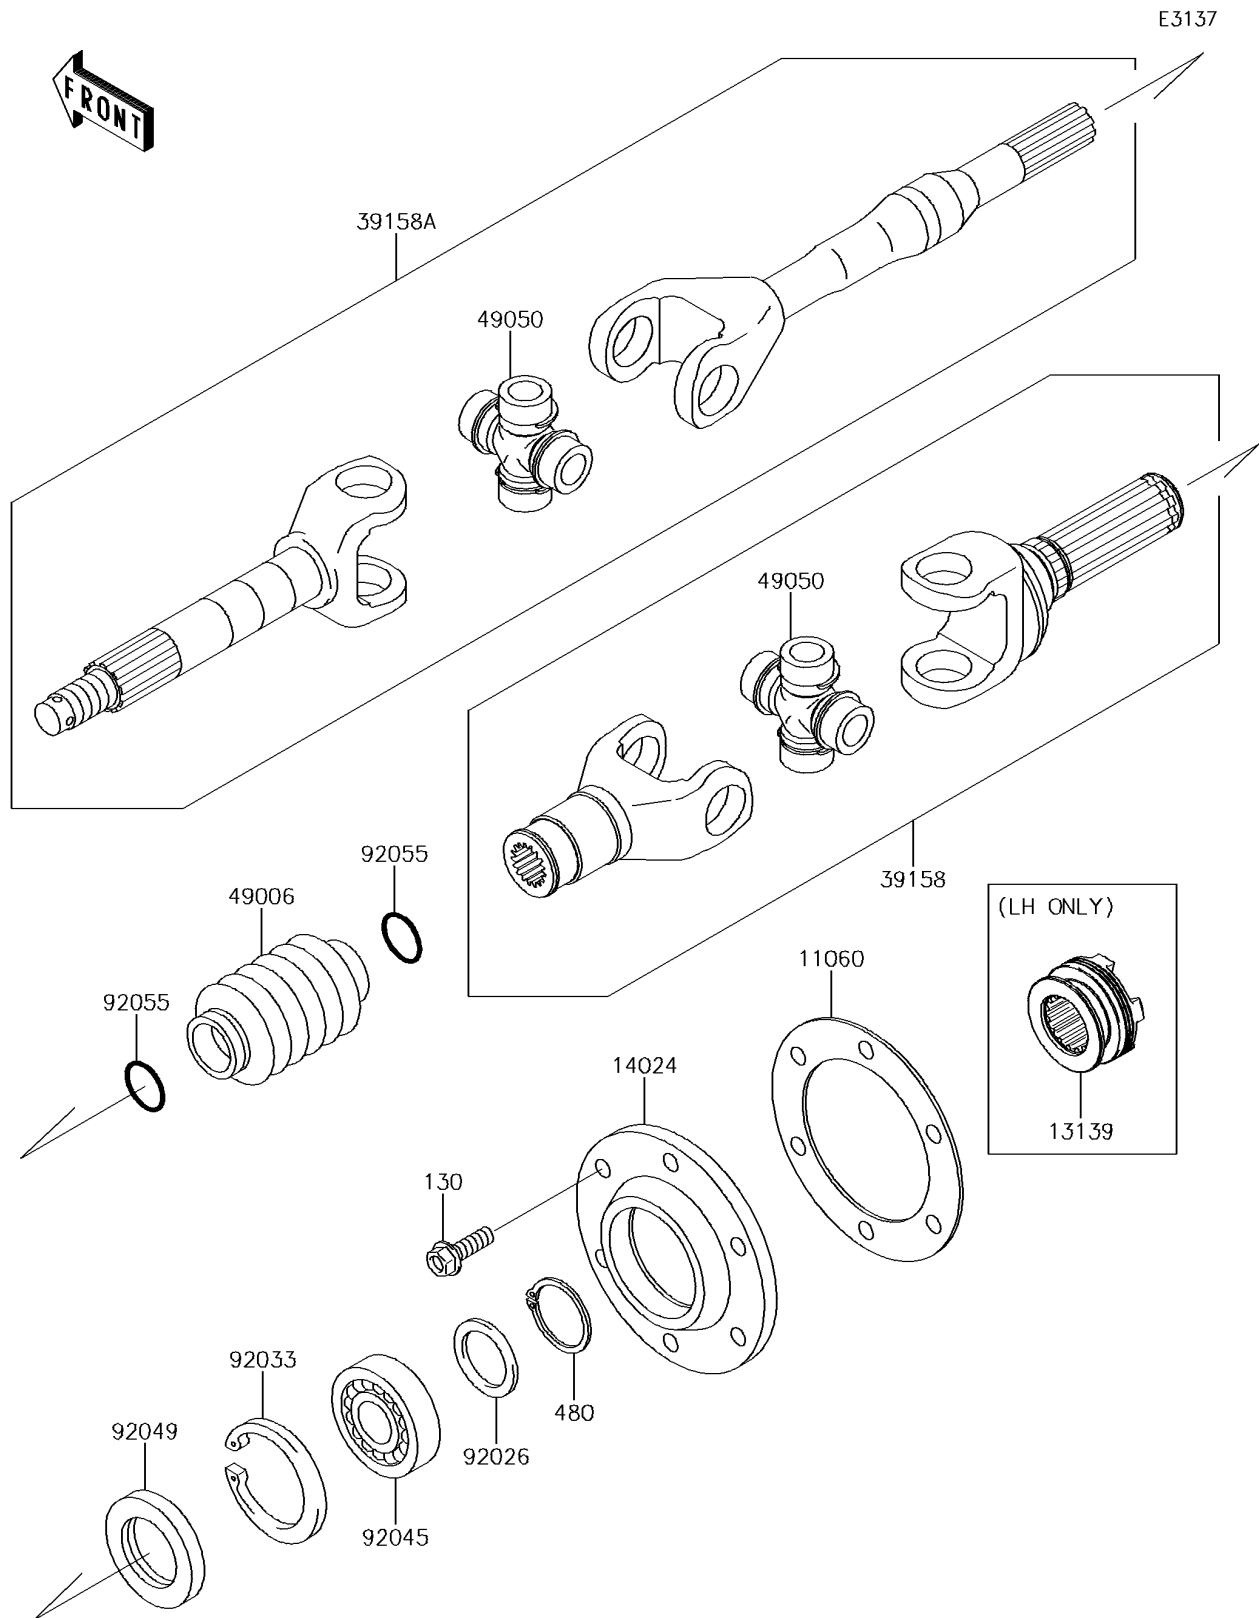

2016 MULE™ 4010 TRANS4x4® CAMO

Kawasaki
Let the Good Times Roll®

PARTS DIAGRAM

Drive Shaft-Rear

2016 MULE™ 4010 TRANS4x4® CAMO

Kawasaki
Let the Good Times Roll®

PARTS LIST

Drive Shaft-Rear

ITEM NAME	PART NUMBER	QUANTITY
-----------	-------------	----------
