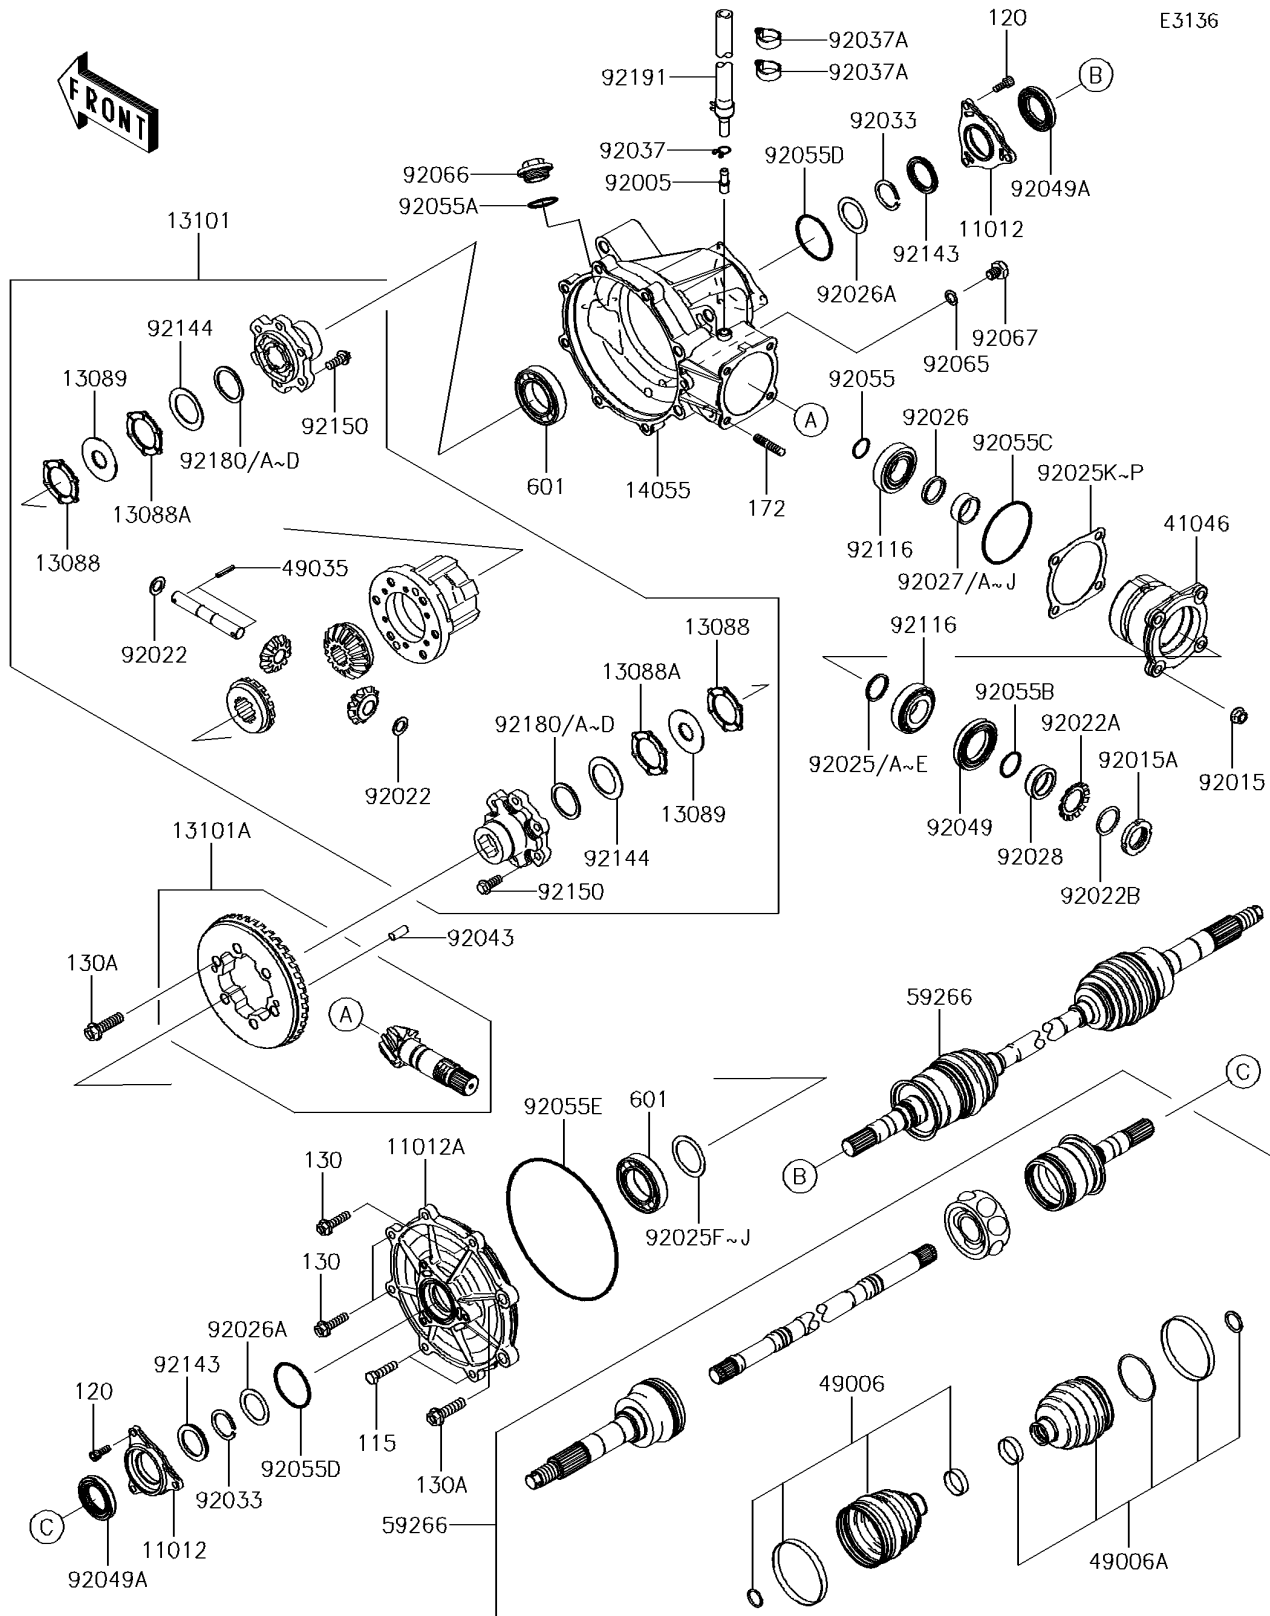

2015 MULE™ 4010 TRANS4x4® CAMO

PARTS DIAGRAM

Drive Shaft-Front

2015 MULE™ 4010 TRANS4x4® CAMO

Kawasaki
Let the Good Times Roll®

PARTS LIST

Drive Shaft-Front

ITEM NAME	PART NUMBER	QUANTITY
-----------	-------------	----------
