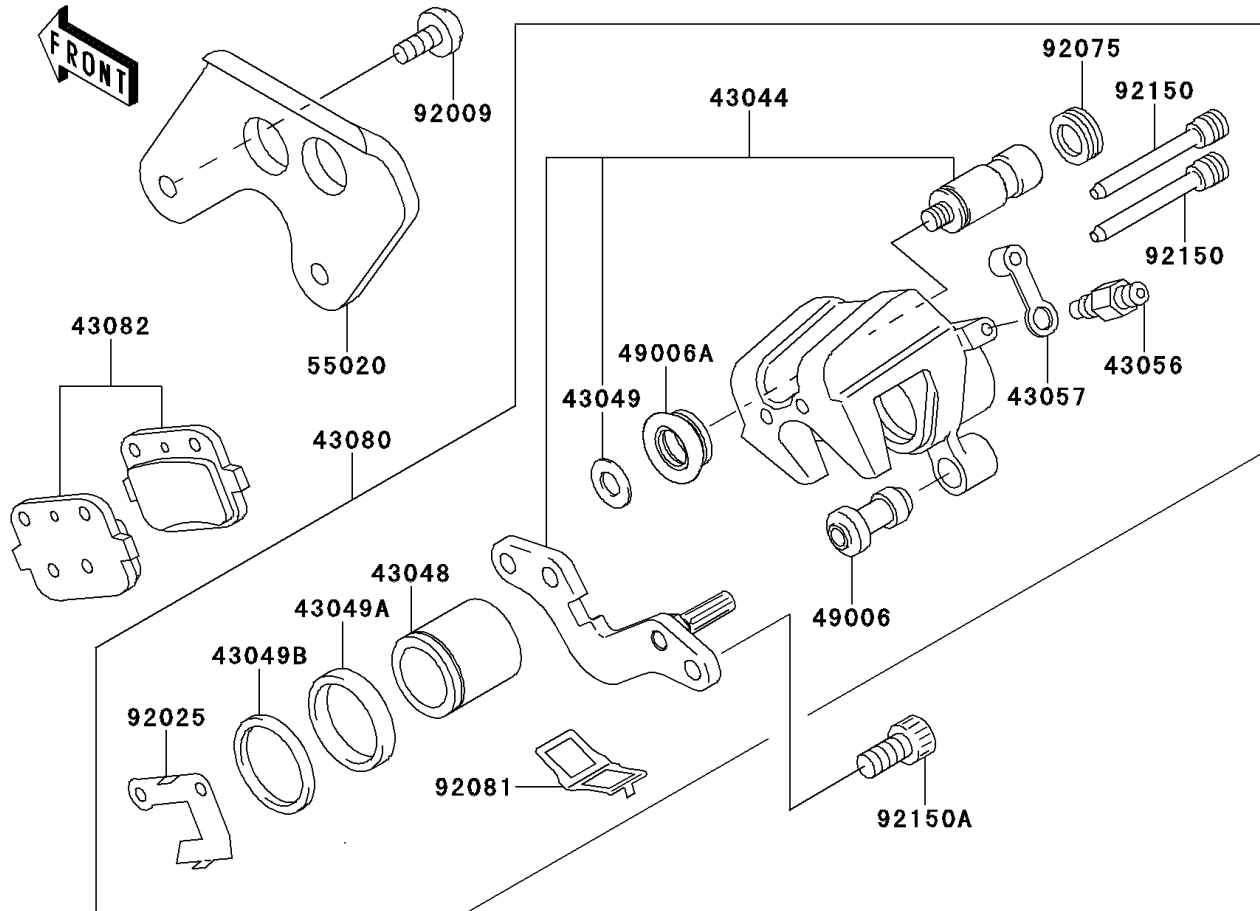

2013 KX™ 85

PARTS DIAGRAM

Rear Brake

F2294

2013 KX™ 85

PARTS LIST

Rear Brake

ITEM NAME

PART NUMBER

QUANTITY
