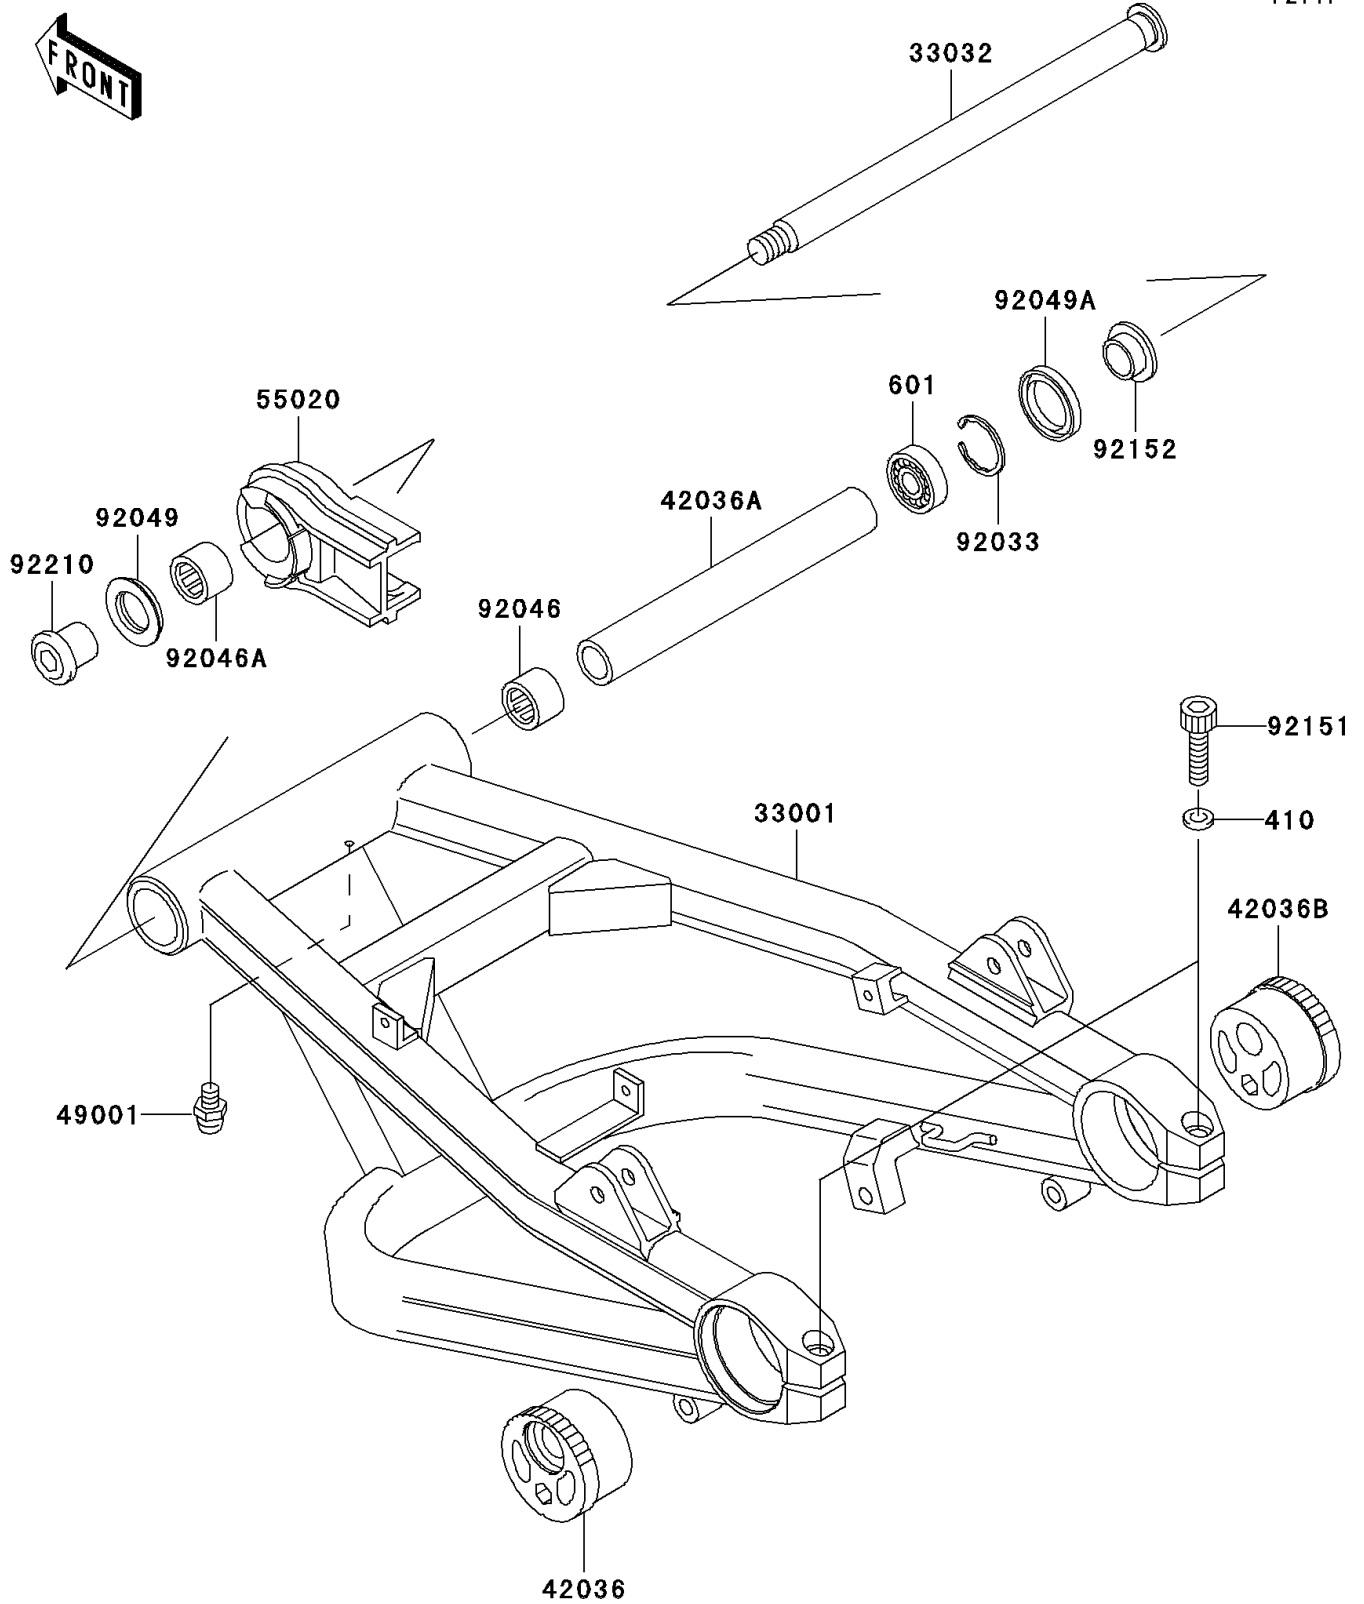

2004 ZRX1200R

PARTS DIAGRAM

Swingarm

F2141

2004 ZRX1200R

PARTS LIST

Swingarm

Kawasaki

Let the Good Times Roll®

ITEM NAME

PART NUMBER

QUANTITY
