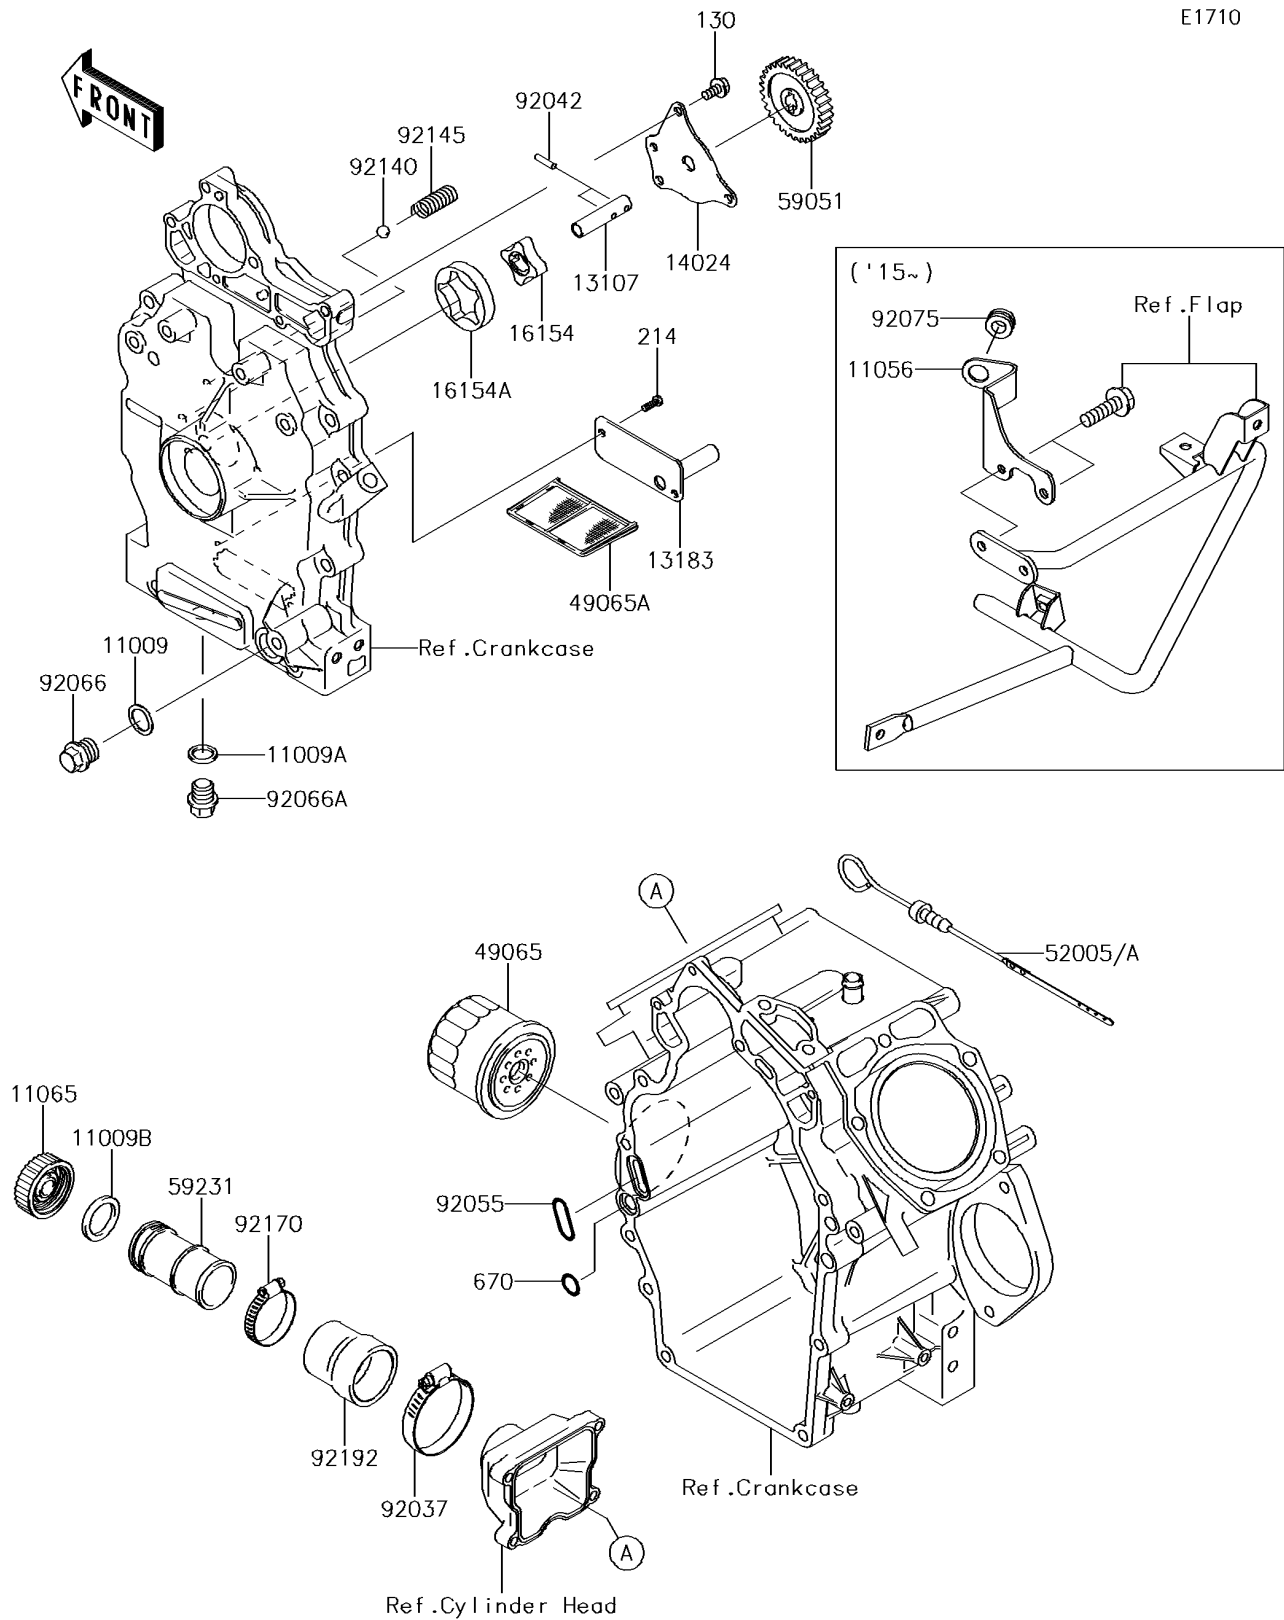

2016 MULE™ 4010 TRANS4x4® CAMO

PARTS DIAGRAM

Oil Pump/Oil Filter

E1710

2016 MULE™ 4010 TRANS4x4® CAMO

Kawasaki
Let the Good Times Roll®

PARTS LIST

Oil Pump/Oil Filter

ITEM NAME

PART NUMBER

QUANTITY
