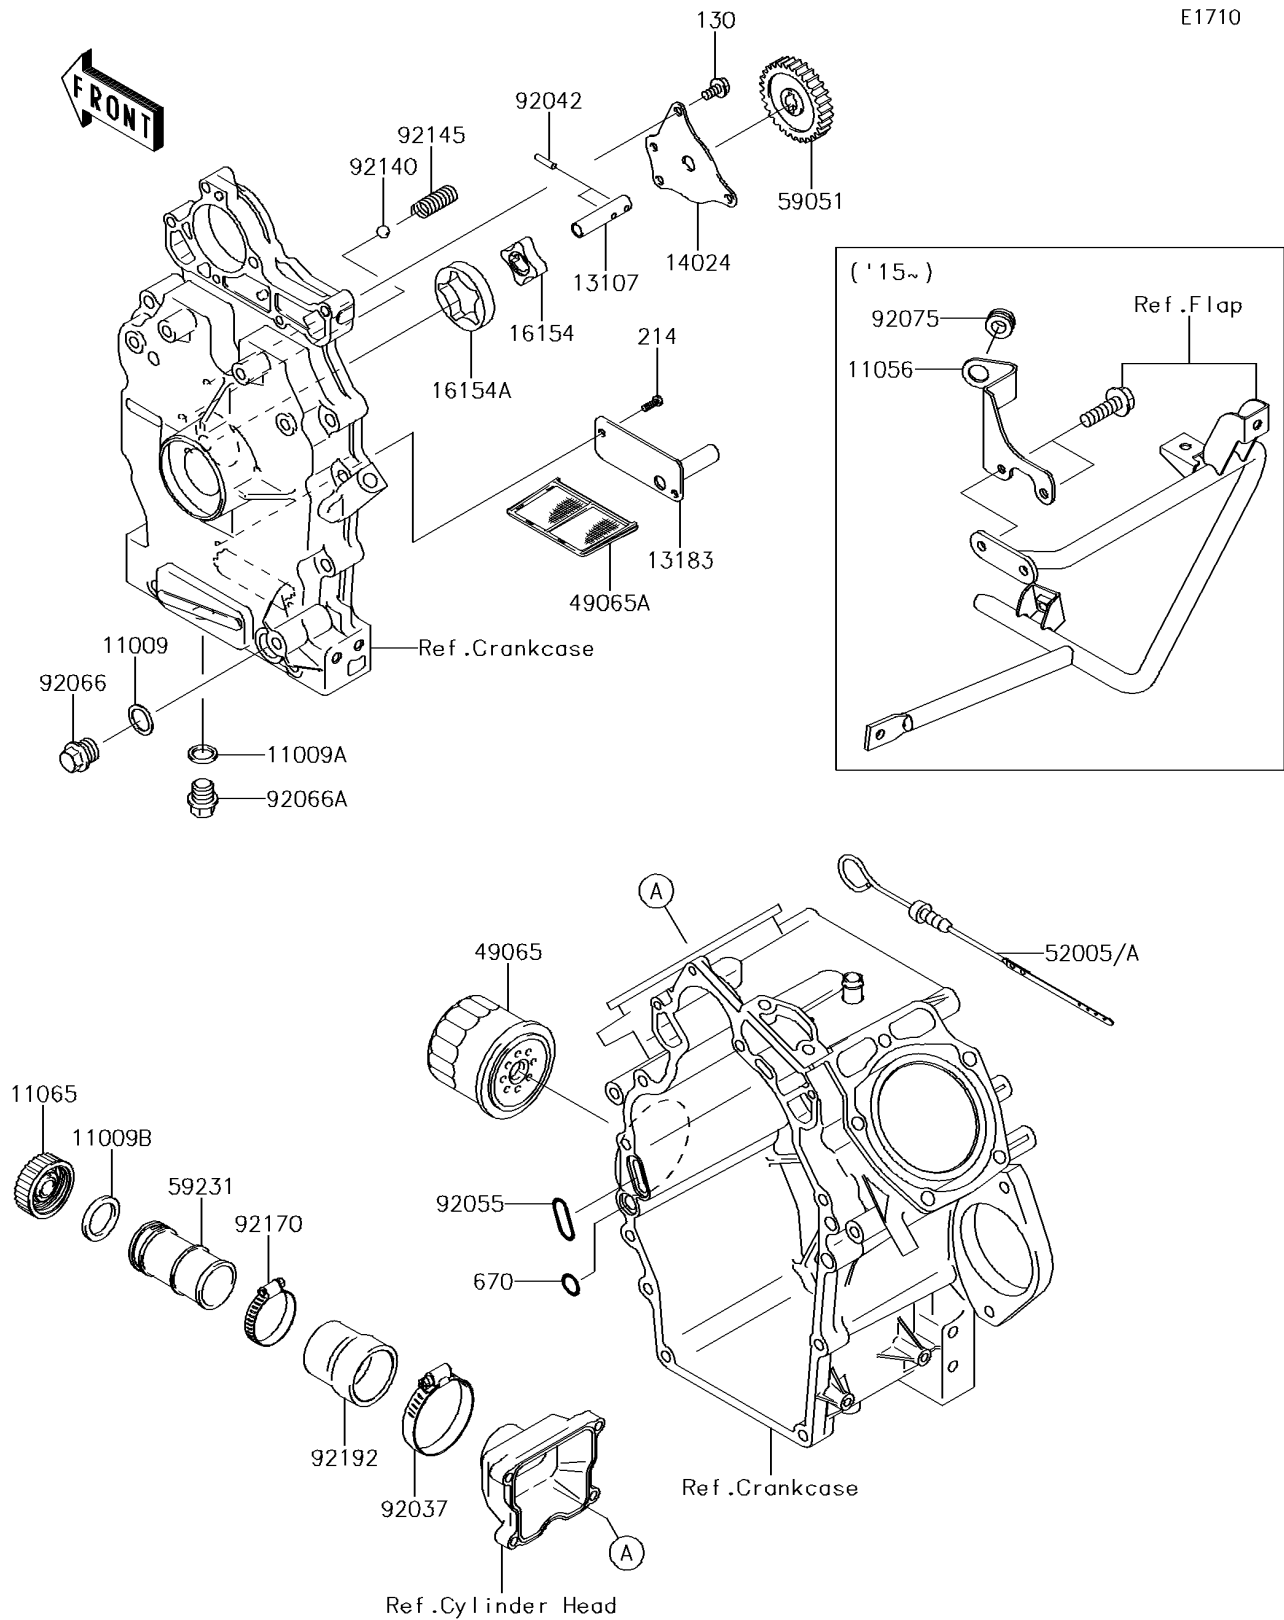

2015 MULE™ 4010 TRANS4x4® CAMO

PARTS DIAGRAM

Oil Pump/Oil Filter

E1710

2015 MULE™ 4010 TRANS4x4® CAMO

Kawasaki
Let the Good Times Roll®

PARTS LIST

Oil Pump/Oil Filter

ITEM NAME

PART NUMBER

QUANTITY
