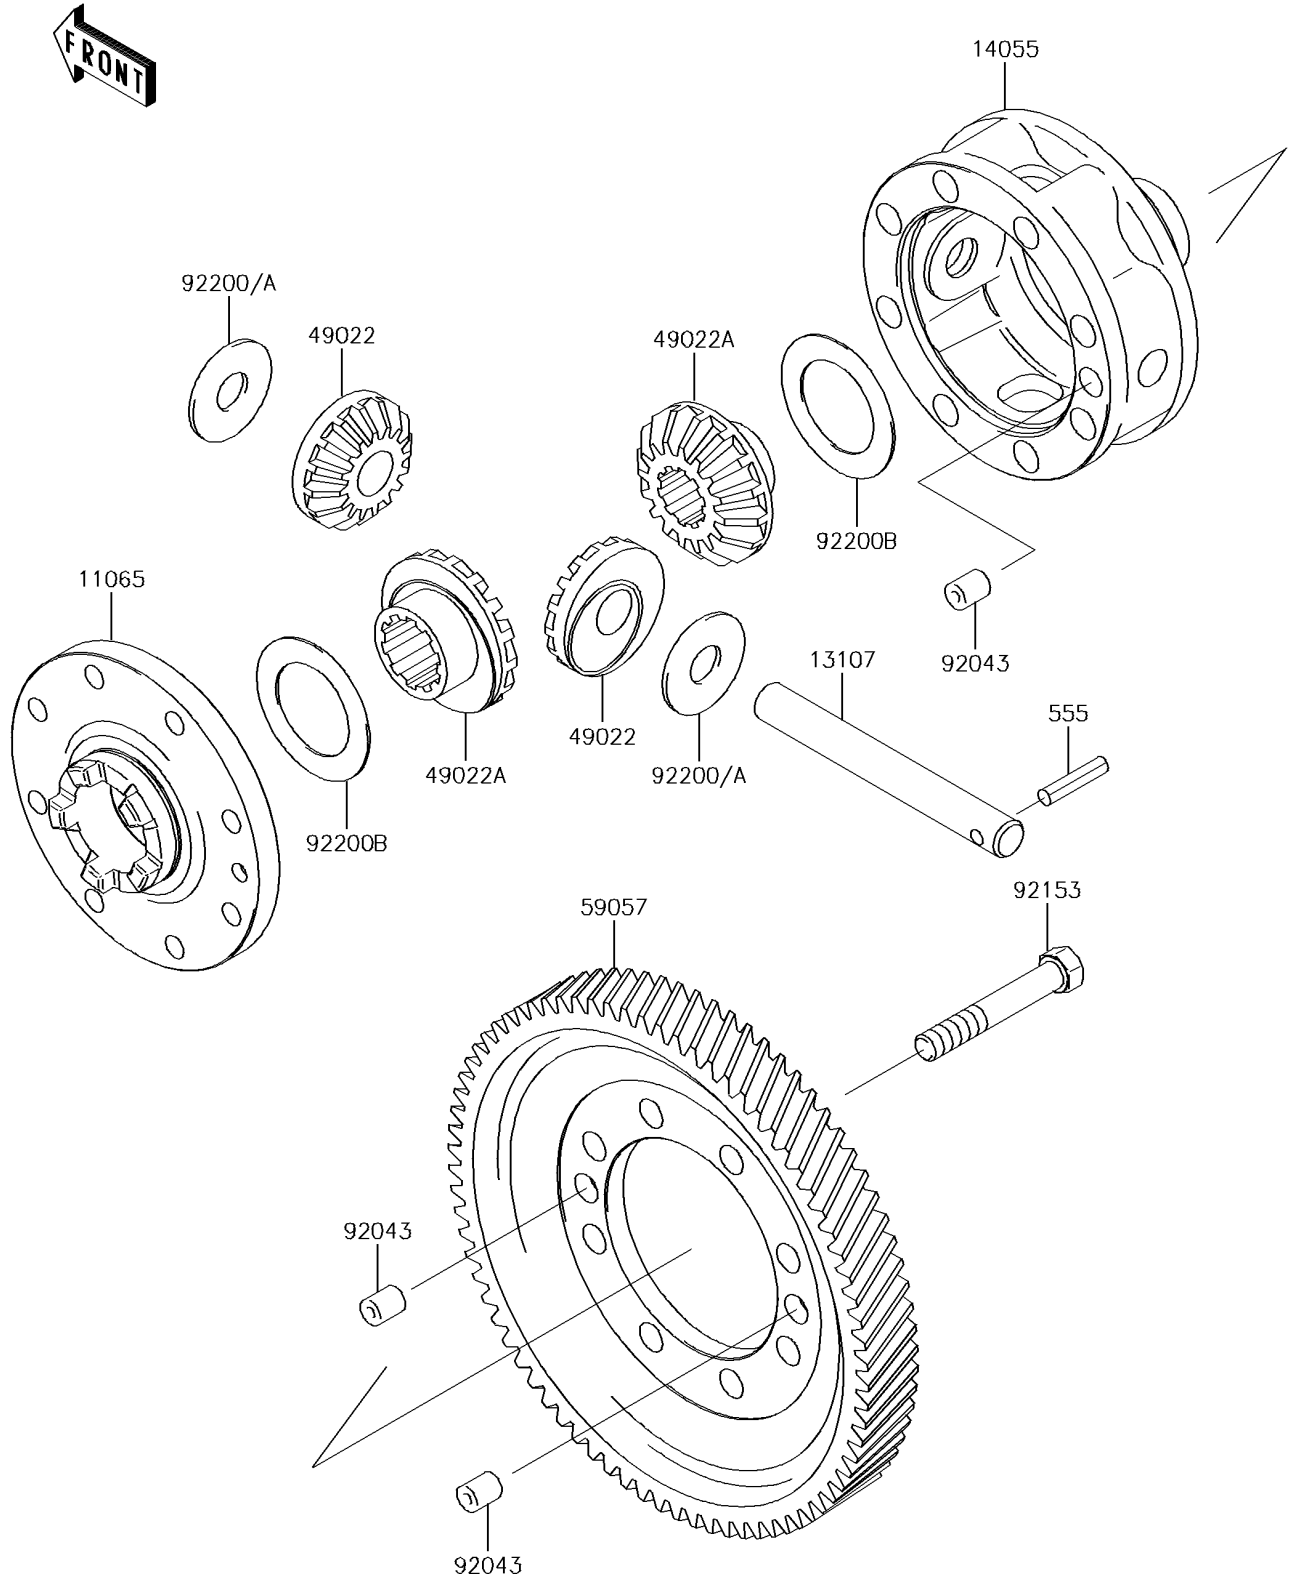

2016 MULE™ 4010 TRANS4x4® CAMO

Kawasaki
Let the Good Times Roll®

PARTS DIAGRAM

Differential

E1451

2016 MULE™ 4010 TRANS4x4® CAMO

Kawasaki
Let the Good Times Roll®

PARTS LIST

Differential

ITEM NAME	PART NUMBER	QUANTITY
-----------	-------------	----------
