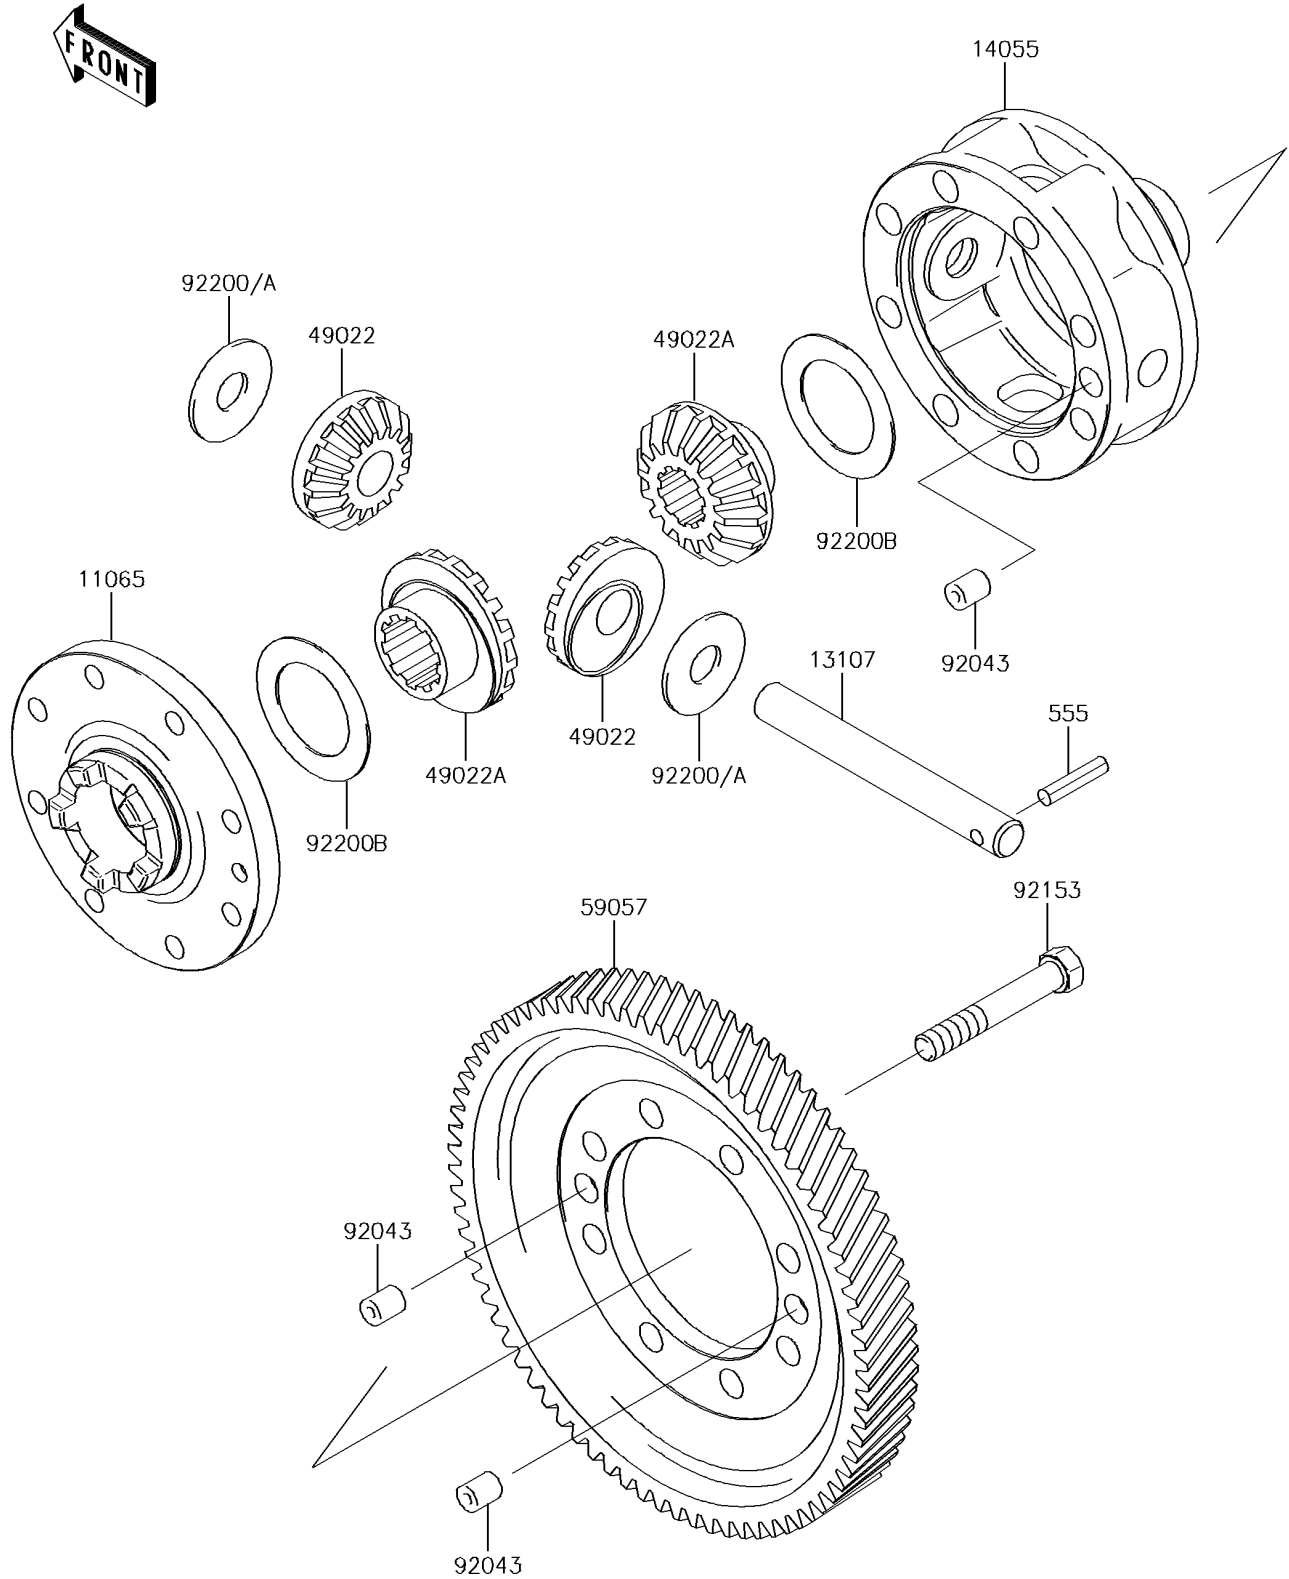

2015 MULE™ 4010 TRANS4x4® CAMO

Kawasaki
Let the Good Times Roll®

PARTS DIAGRAM

Differential

E1451

2015 MULE™ 4010 TRANS4x4® CAMO

Kawasaki
Let the Good Times Roll®

PARTS LIST

Differential

ITEM NAME	PART NUMBER	QUANTITY
-----------	-------------	----------
