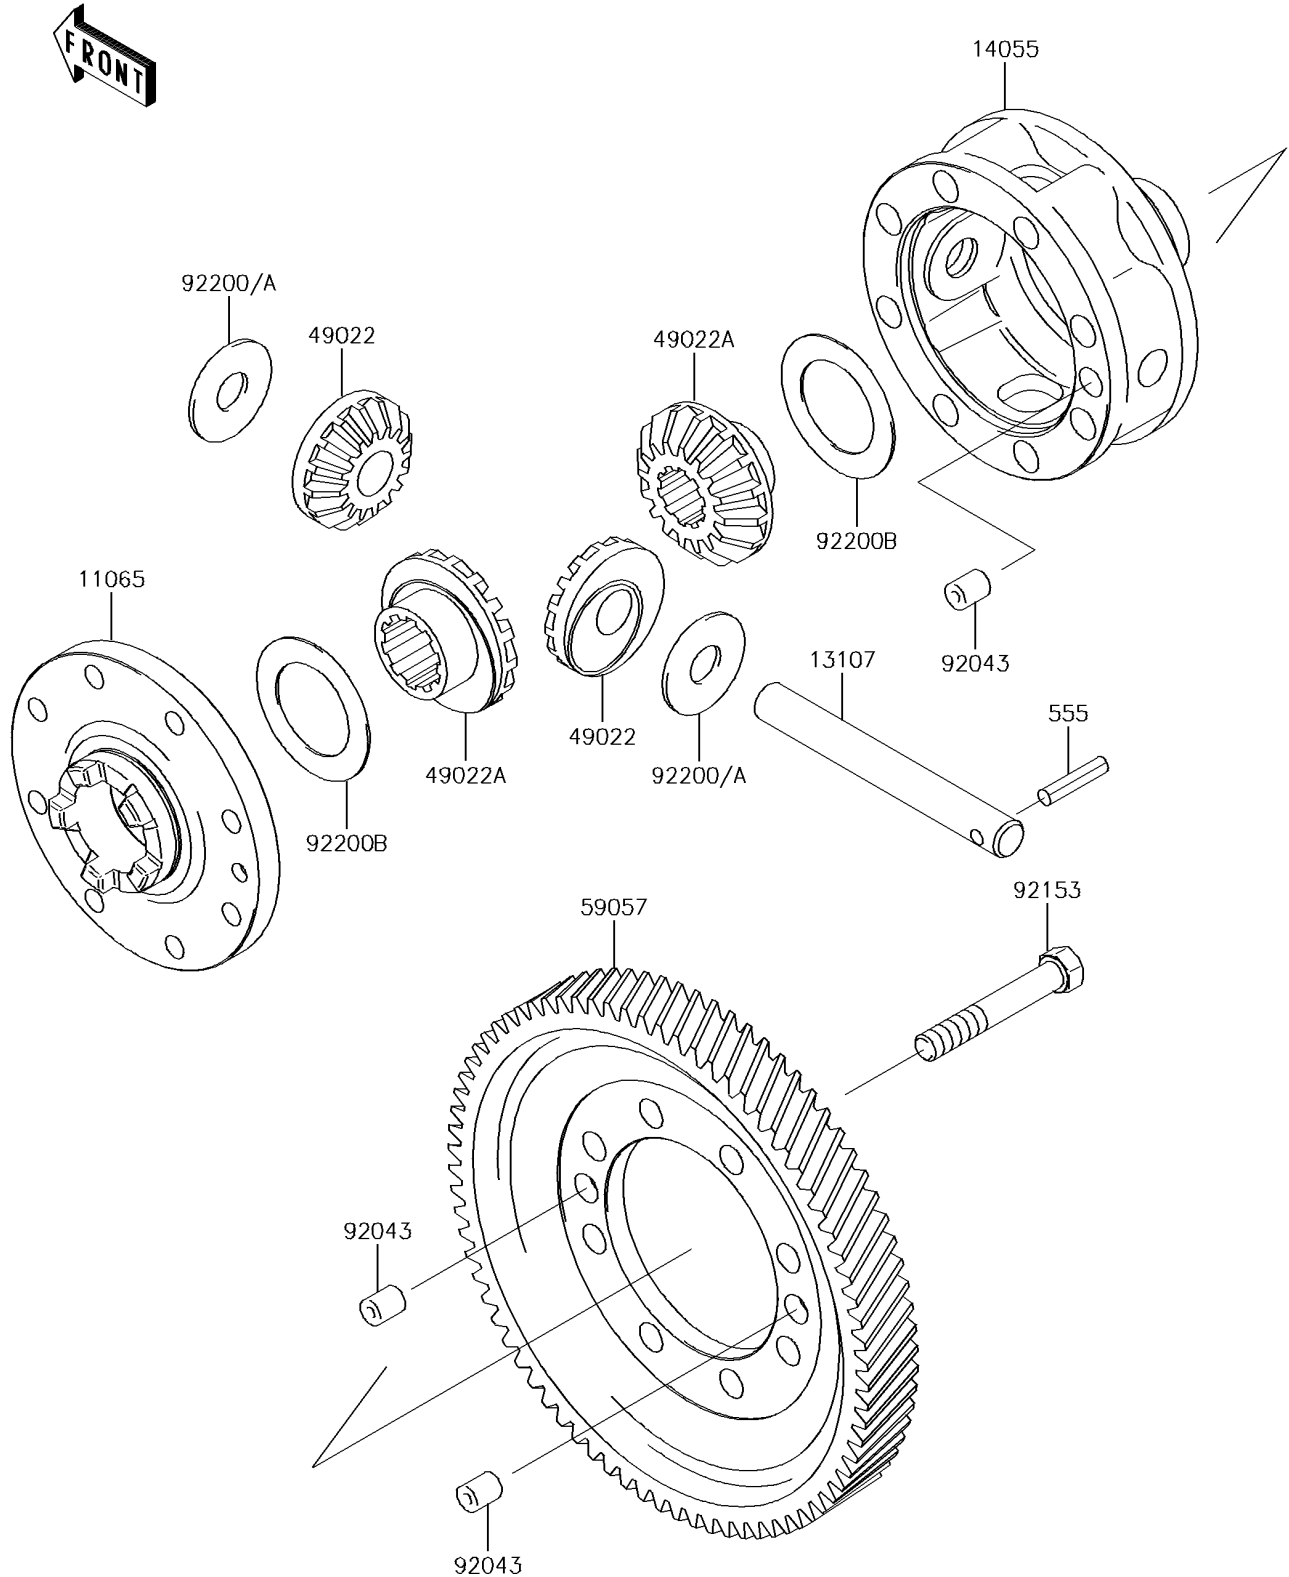

2014 MULE™ 4010 TRANS4x4® CAMO

PARTS DIAGRAM

Differential

E1451

2014 MULE™ 4010 TRANS4x4® CAMO

Kawasaki
Let the Good Times Roll®

PARTS LIST

Differential

ITEM NAME	PART NUMBER	QUANTITY
-----------	-------------	----------
