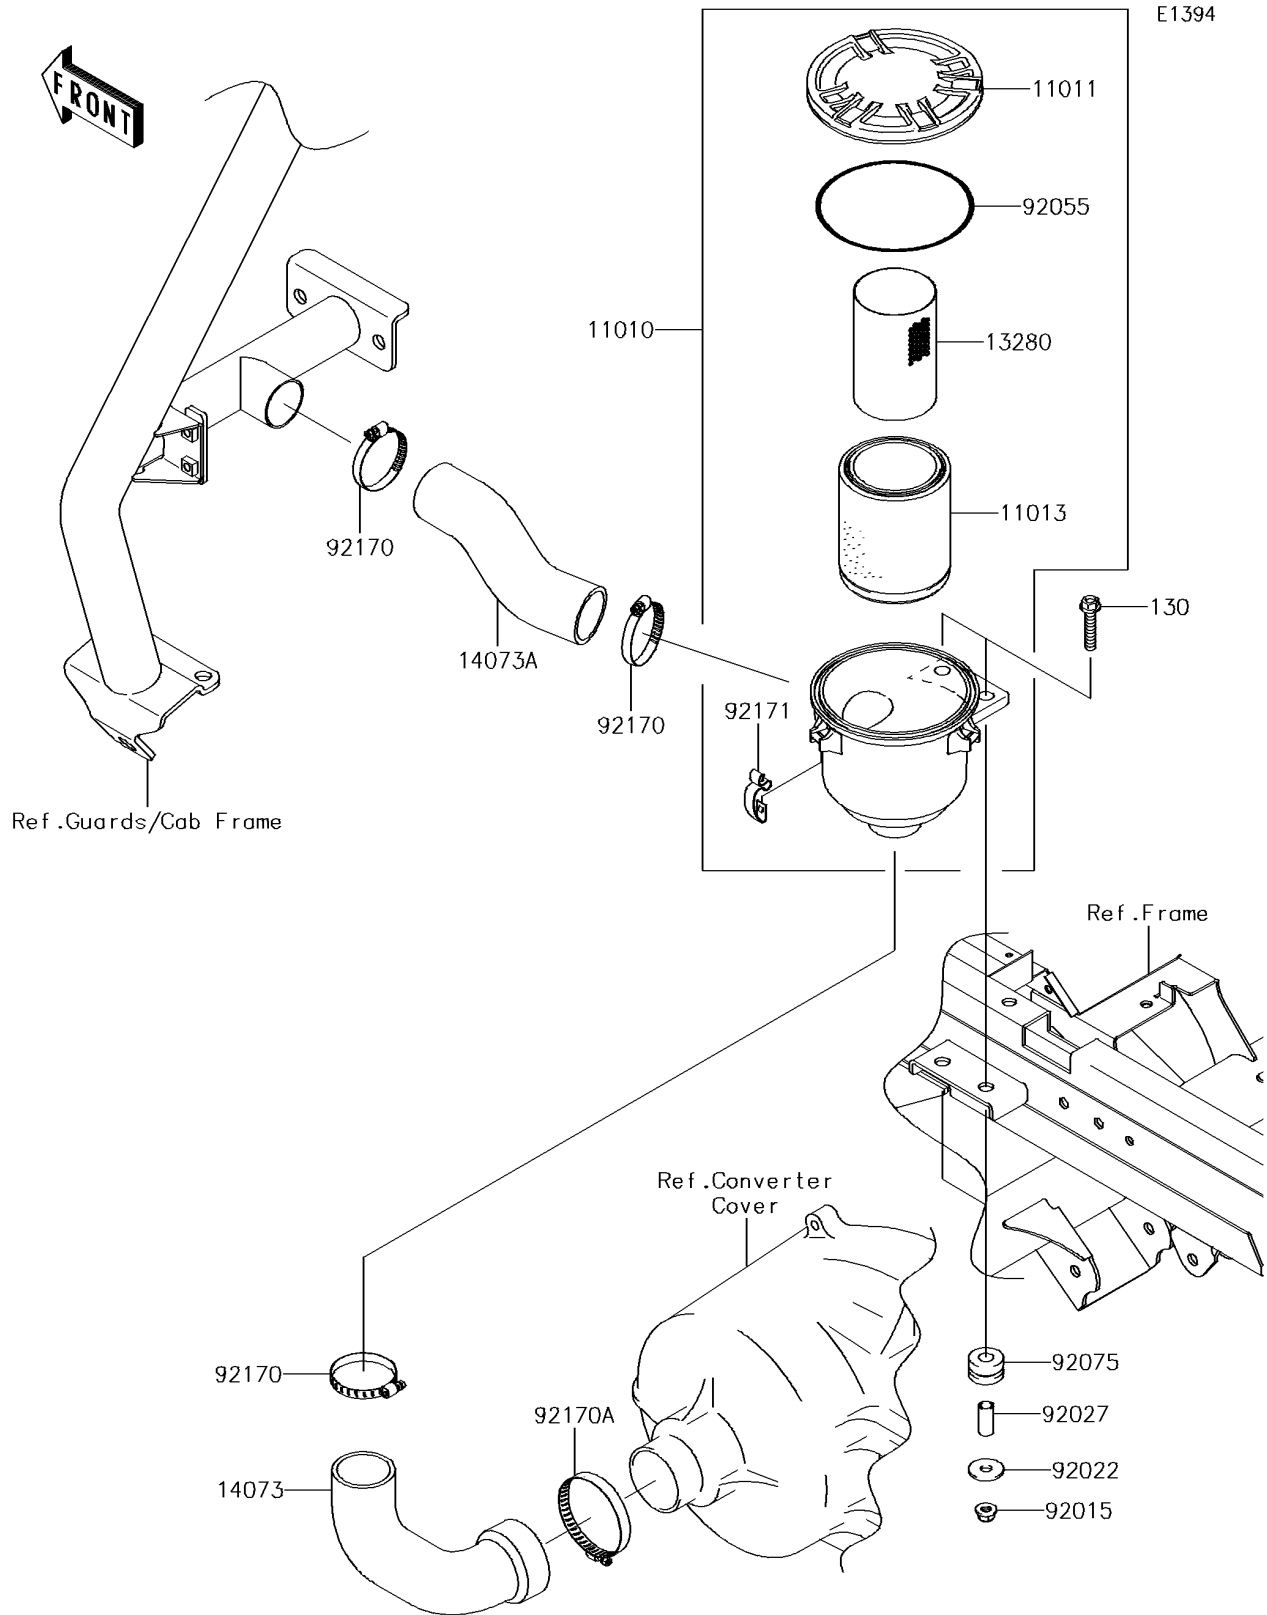

2016 MULE™ 4010 TRANS4x4® CAMO

PARTS DIAGRAM

Air Cleaner-Belt Converter

2016 MULE™ 4010 TRANS4x4® CAMO

PARTS LIST

Air Cleaner-Belt Converter

ITEM NAME	PART NUMBER	QUANTITY
-----------	-------------	----------
