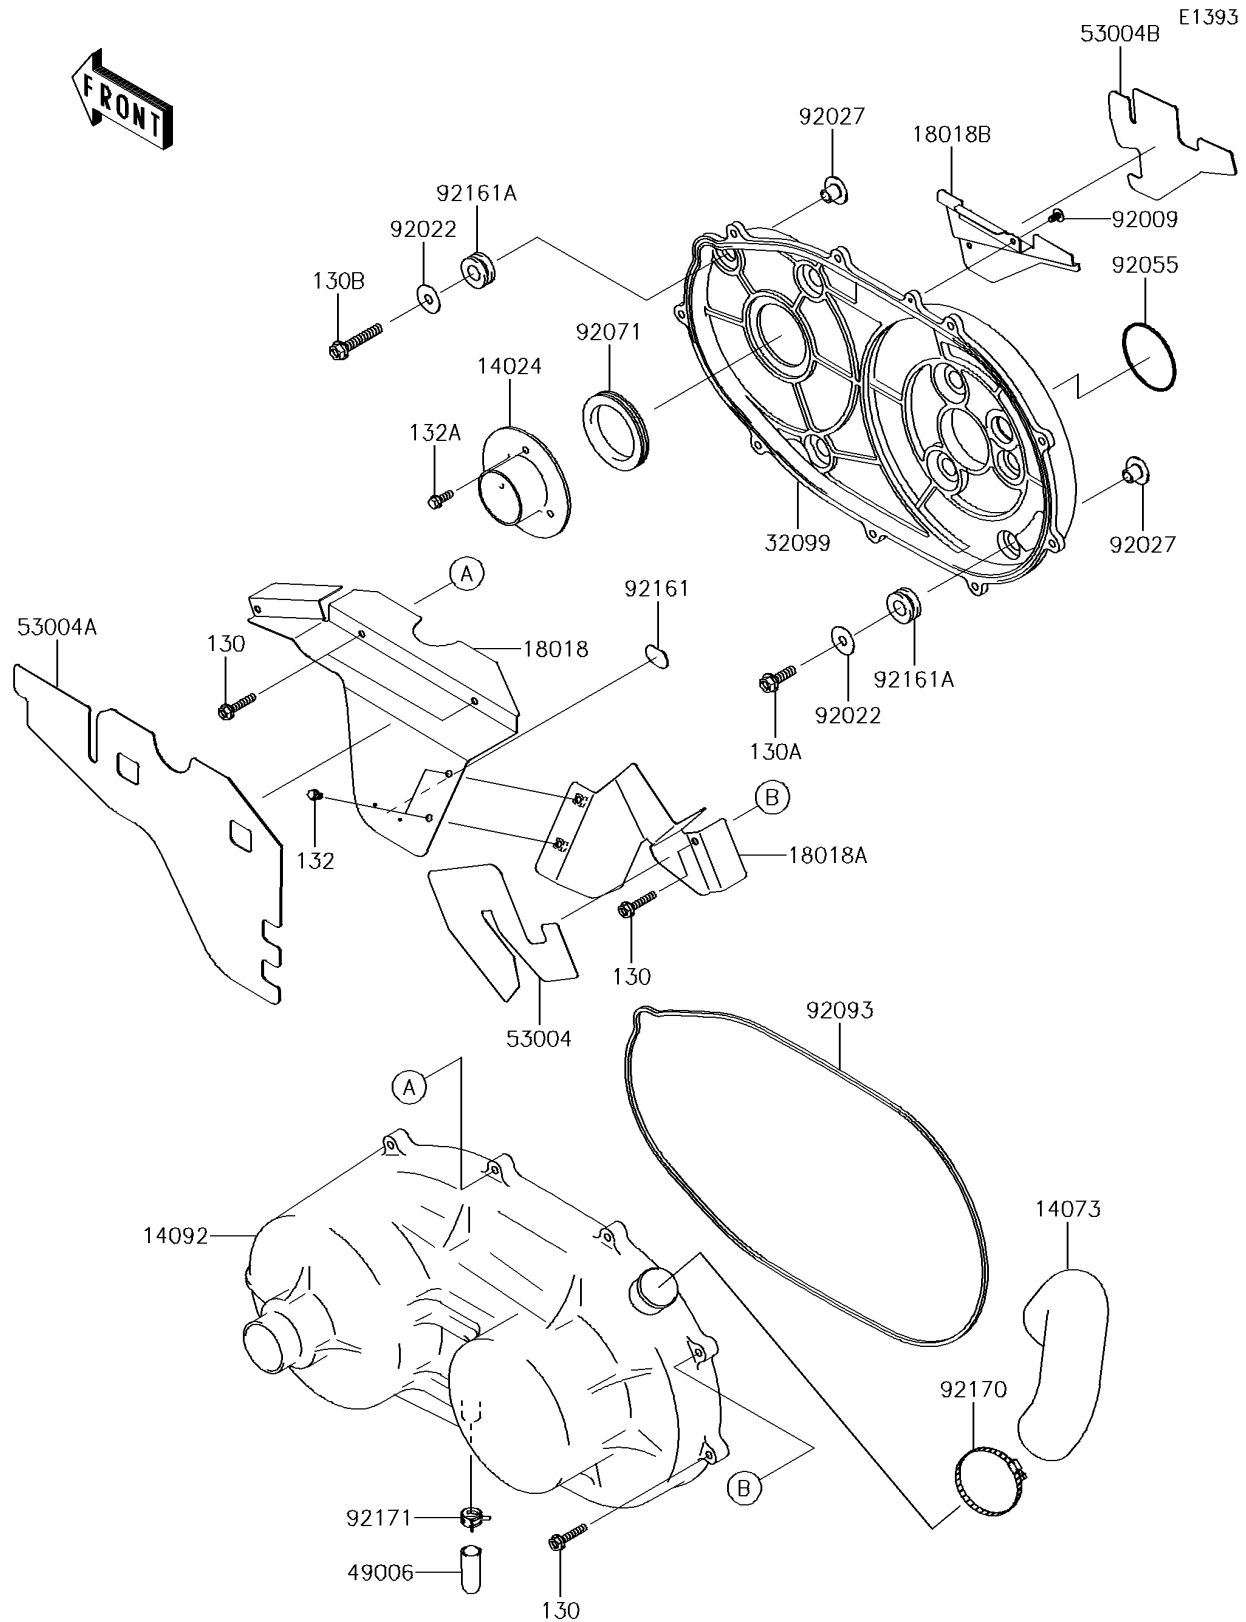

2015 MULE™ 4010 TRANS4x4® CAMO

Kawasaki
Let the Good Times Roll®

PARTS DIAGRAM

Converter Cover

2015 MULE™ 4010 TRANS4x4® CAMO

Kawasaki
Let the Good Times Roll®

PARTS LIST

Converter Cover

ITEM NAME	PART NUMBER	QUANTITY
-----------	-------------	----------
