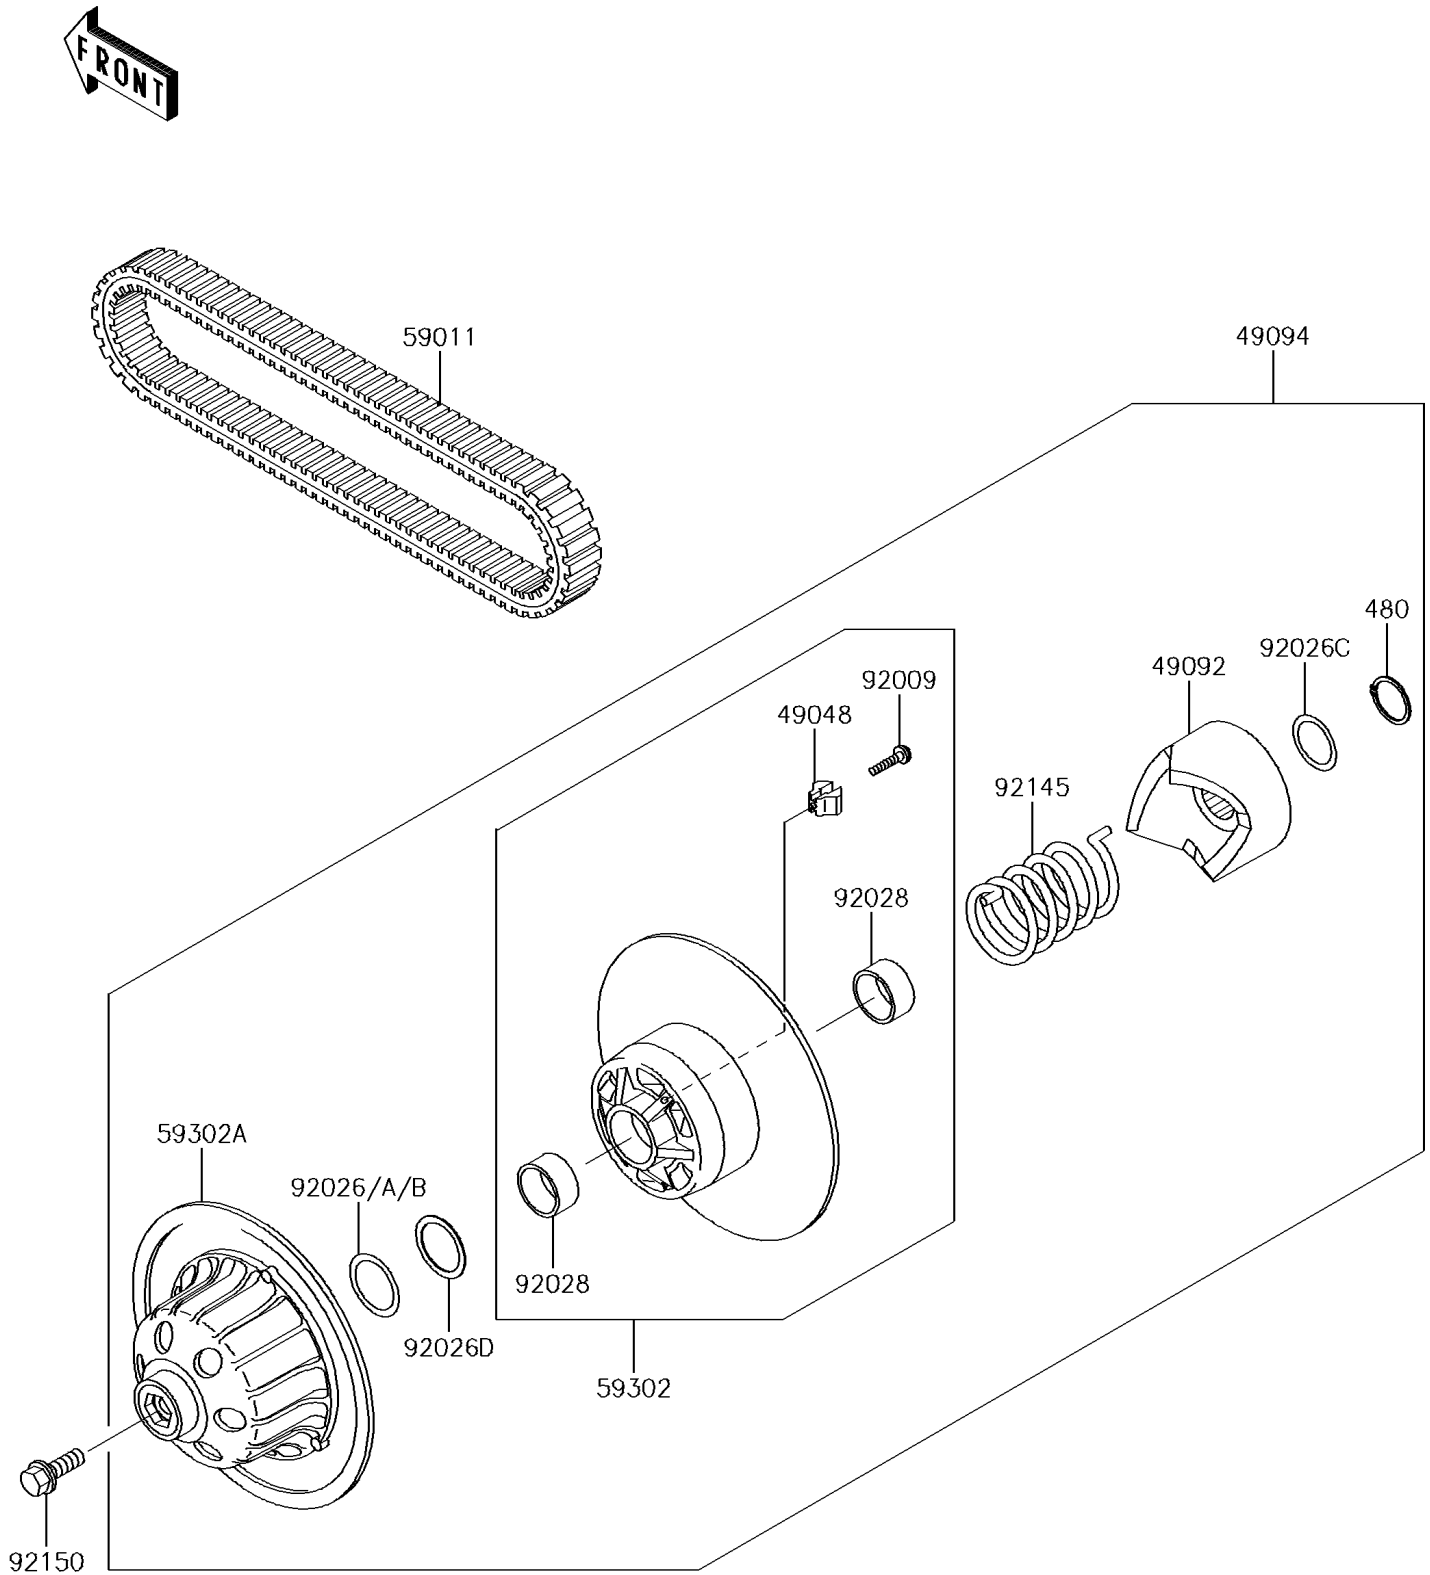

2016 MULE™ 4010 TRANS4x4® CAMO

PARTS DIAGRAM

Driven Converter/Drive Belt

E1392

2016 MULE™ 4010 TRANS4x4® CAMO

Kawasaki
Let the Good Times Roll®

PARTS LIST

Driven Converter/Drive Belt

ITEM NAME

PART NUMBER

QUANTITY
