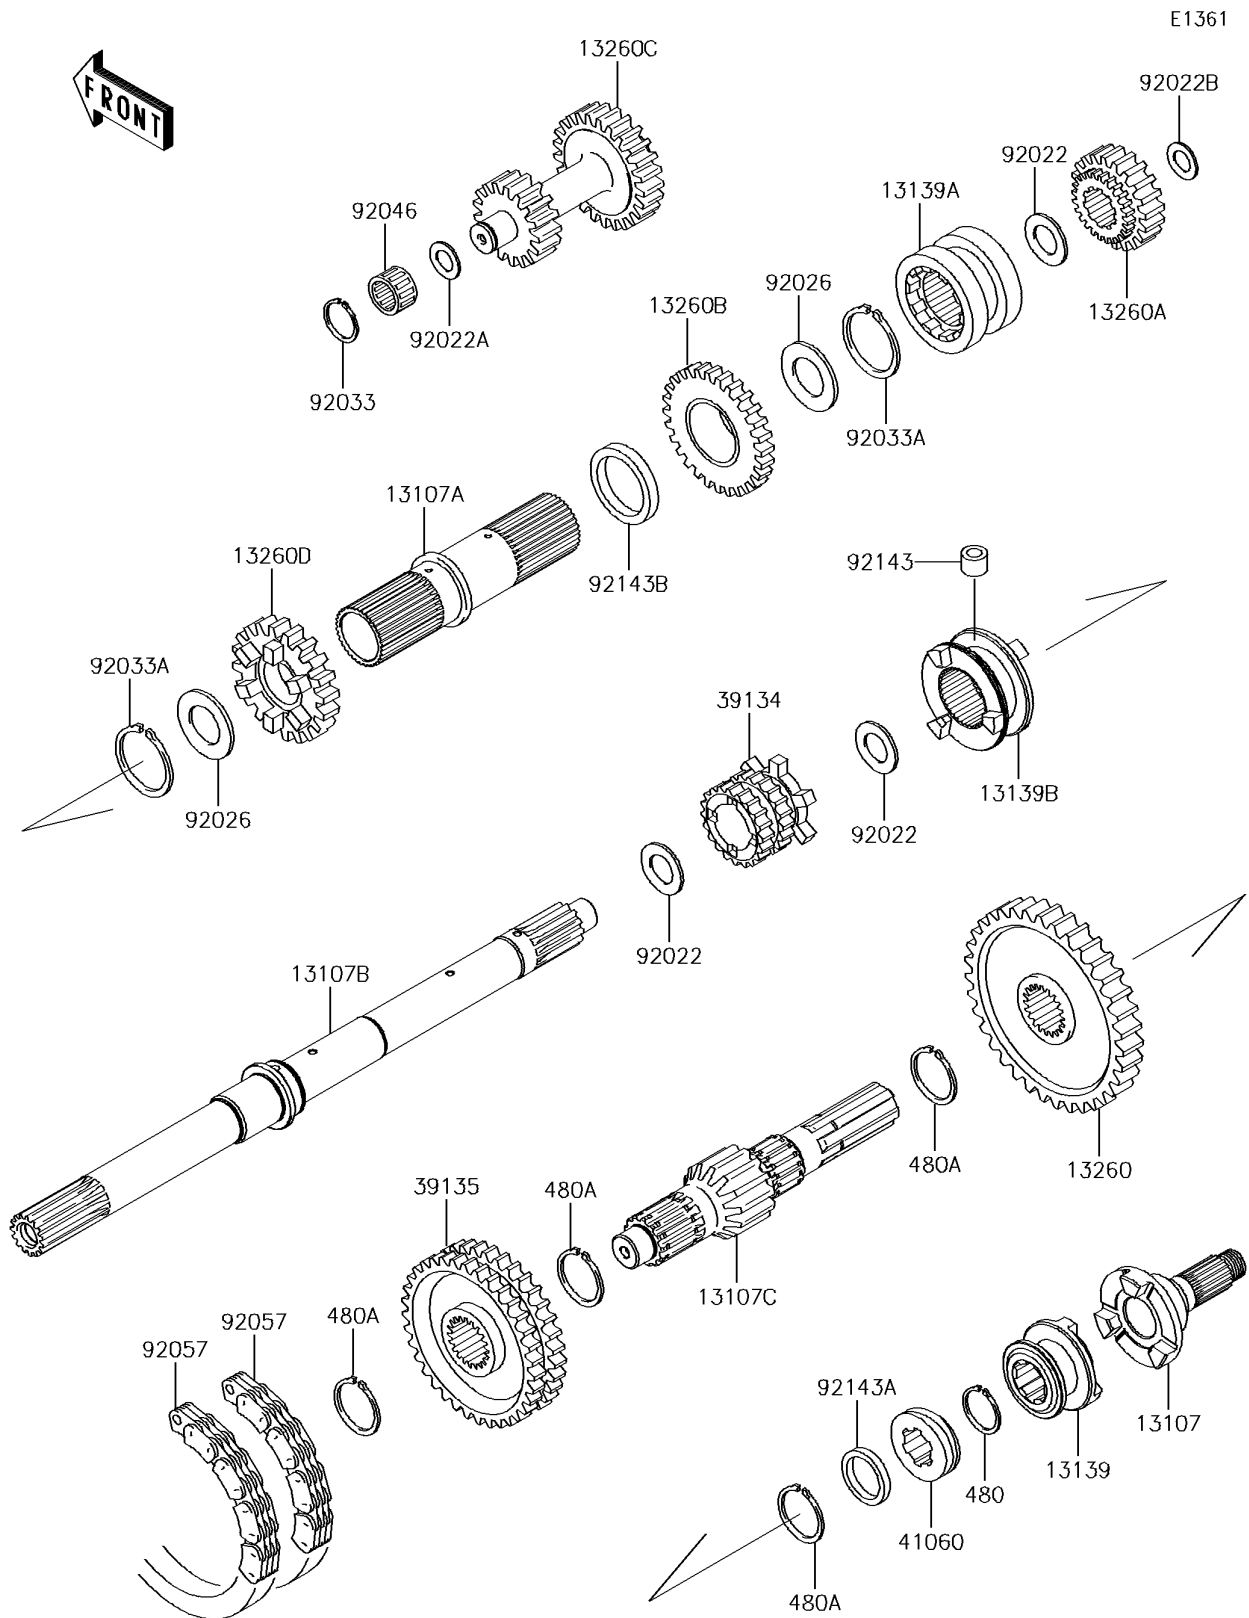

2016 MULE™ 4010 TRANS4x4® CAMO

Kawasaki
Let the Good Times Roll®

PARTS DIAGRAM

Transmission