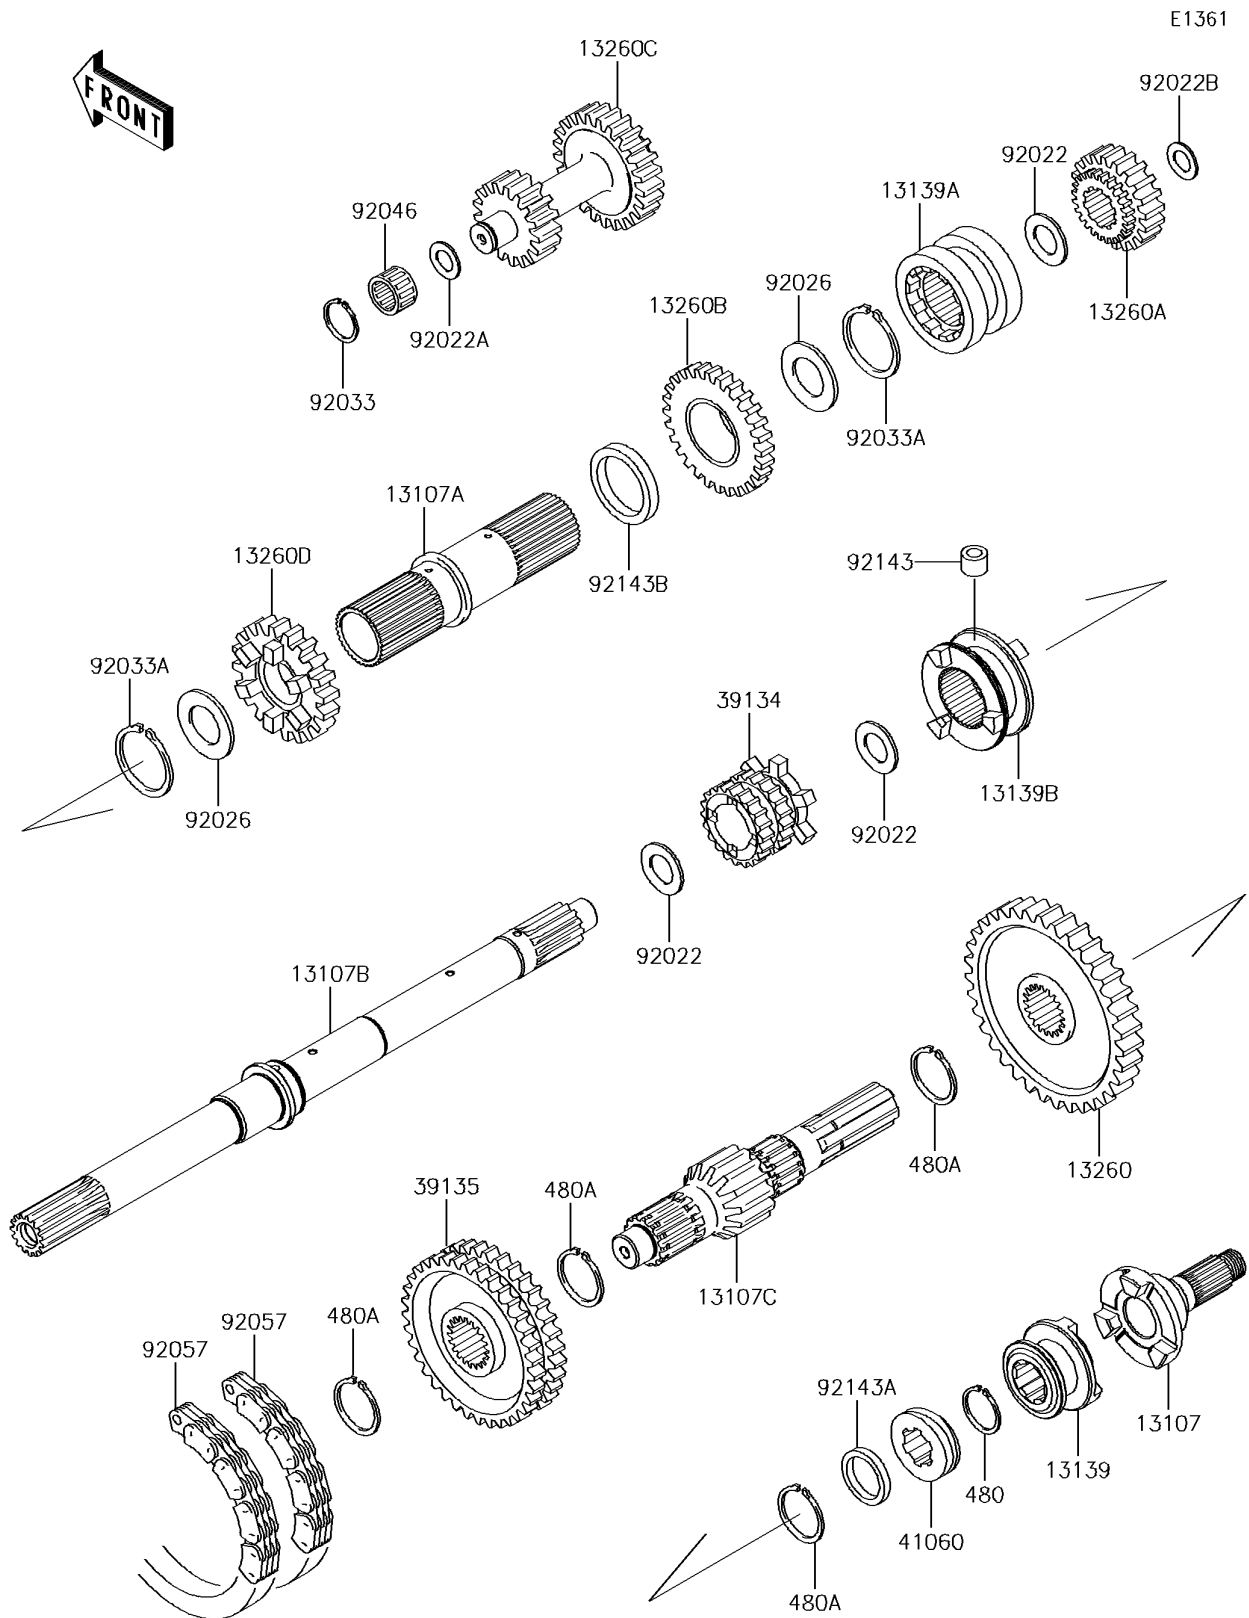

2015 MULE™ 4010 TRANS4x4® CAMO

Kawasaki
Let the Good Times Roll®

PARTS DIAGRAM

Transmission

2015 MULE™ 4010 TRANS4x4® CAMO

Kawasaki
Let the Good Times Roll®

PARTS LIST

Transmission

ITEM NAME	PART NUMBER	QUANTITY
-----------	-------------	----------
