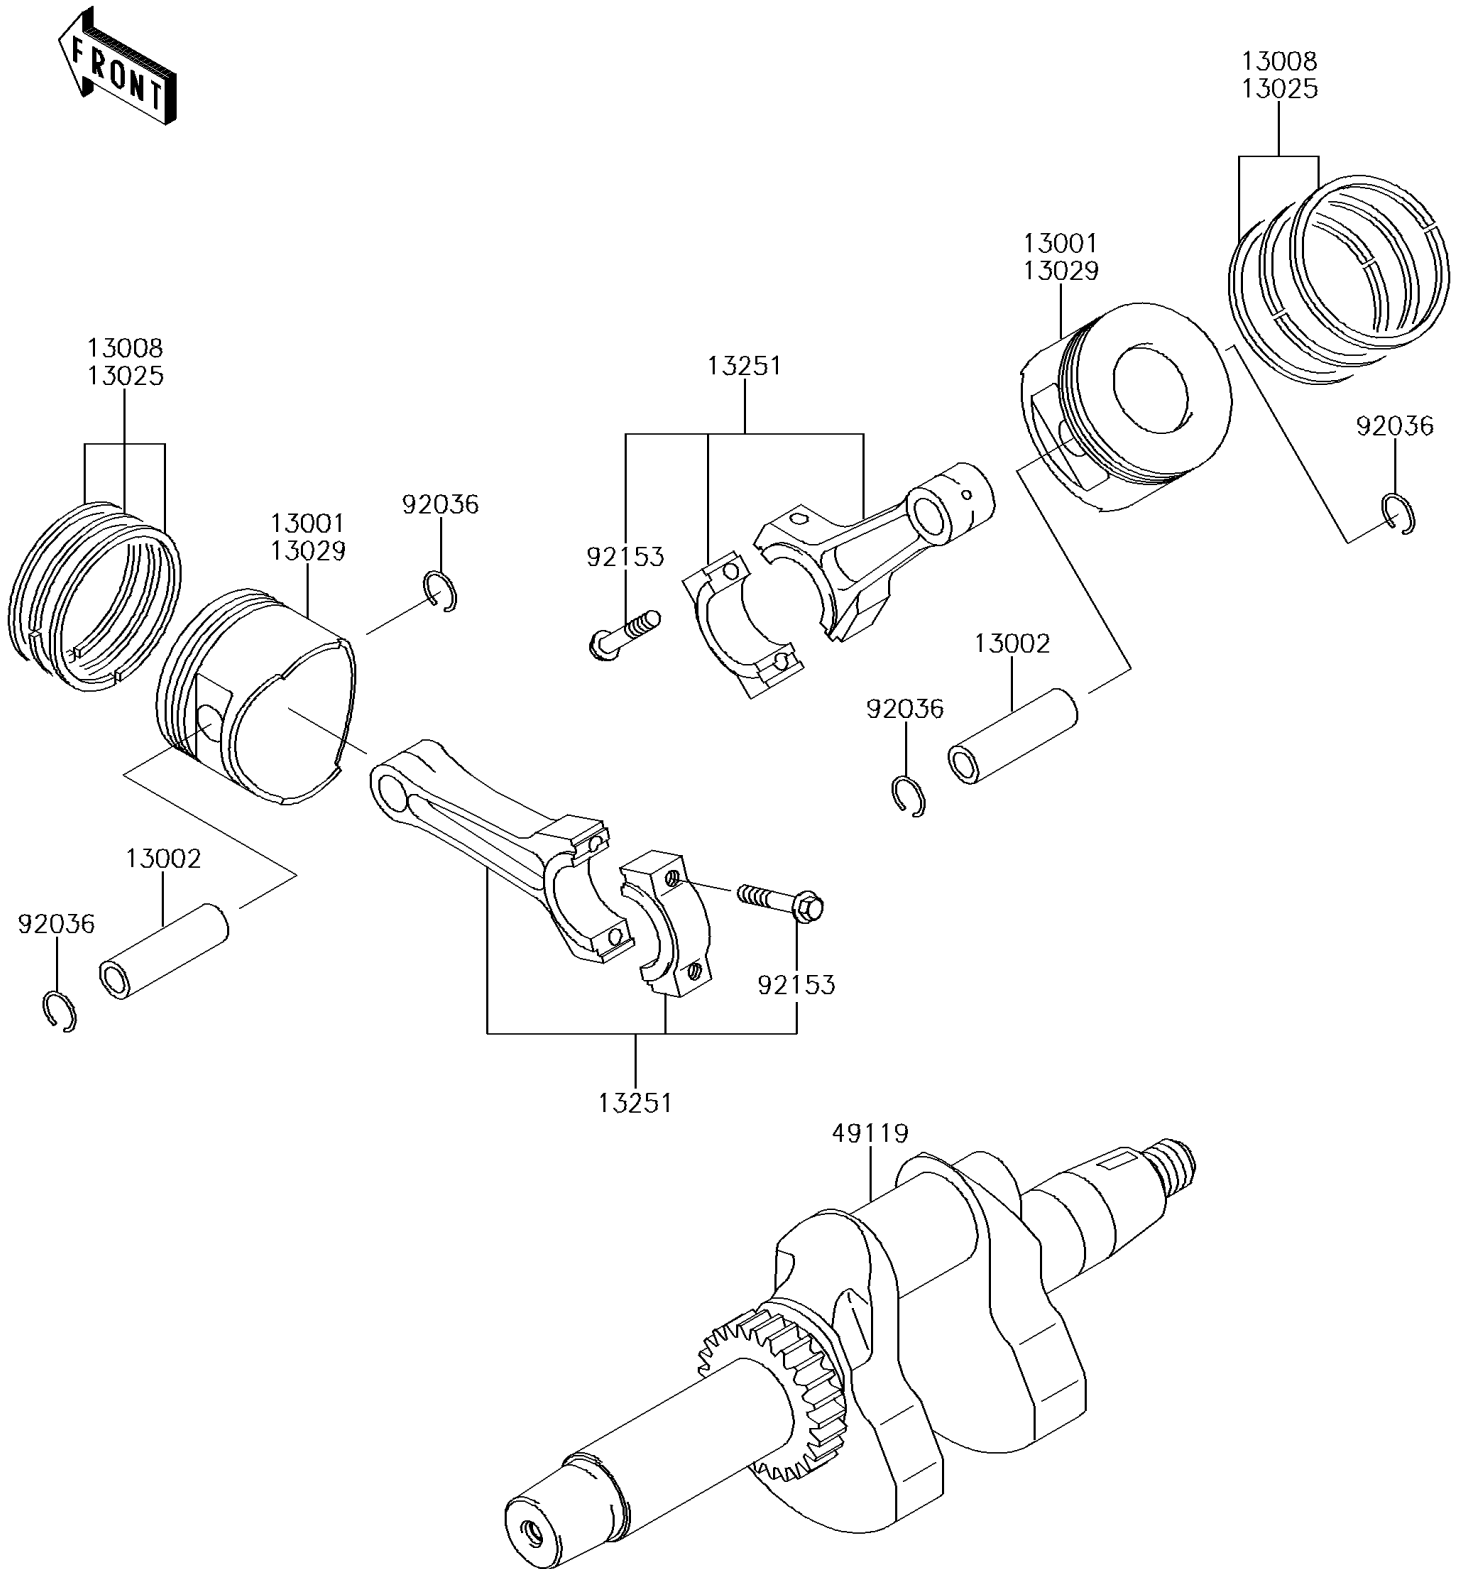

2015 MULE™ 4010 TRANS4x4® CAMO

PARTS DIAGRAM Crankshaft/Piston(s)

E1320

2015 MULE™ 4010 TRANS4x4® CAMO

Kawasaki
Let the Good Times Roll®

PARTS LIST

Crankshaft/Piston(s)

ITEM NAME	PART NUMBER	QUANTITY
PISTON-ENGINE,STD (Ref # 13001)	13001-2210	2
PIN-PISTON (Ref # 13002)	13002-1013	2
RING-SET-PISTON,STD (Ref # 13008)	13008-6025	2
RING-SET-PISTON L,0.50 (Ref # 13025)	13025-6008	AR
PISTON-ENGINE L,0.50 (Ref # 13029)	13029-0033	AR
ROD-ASSY-CONNECTING (Ref # 13251)	13251-0034	2
CRANKSHAFT-ASSY (Ref # 49119)	49119-0015	1
RING-SNAP,PISTON PIN (Ref # 92036)	92036-021	4
BOLT,7X35.2 (Ref # 92153)	92153-2054	4