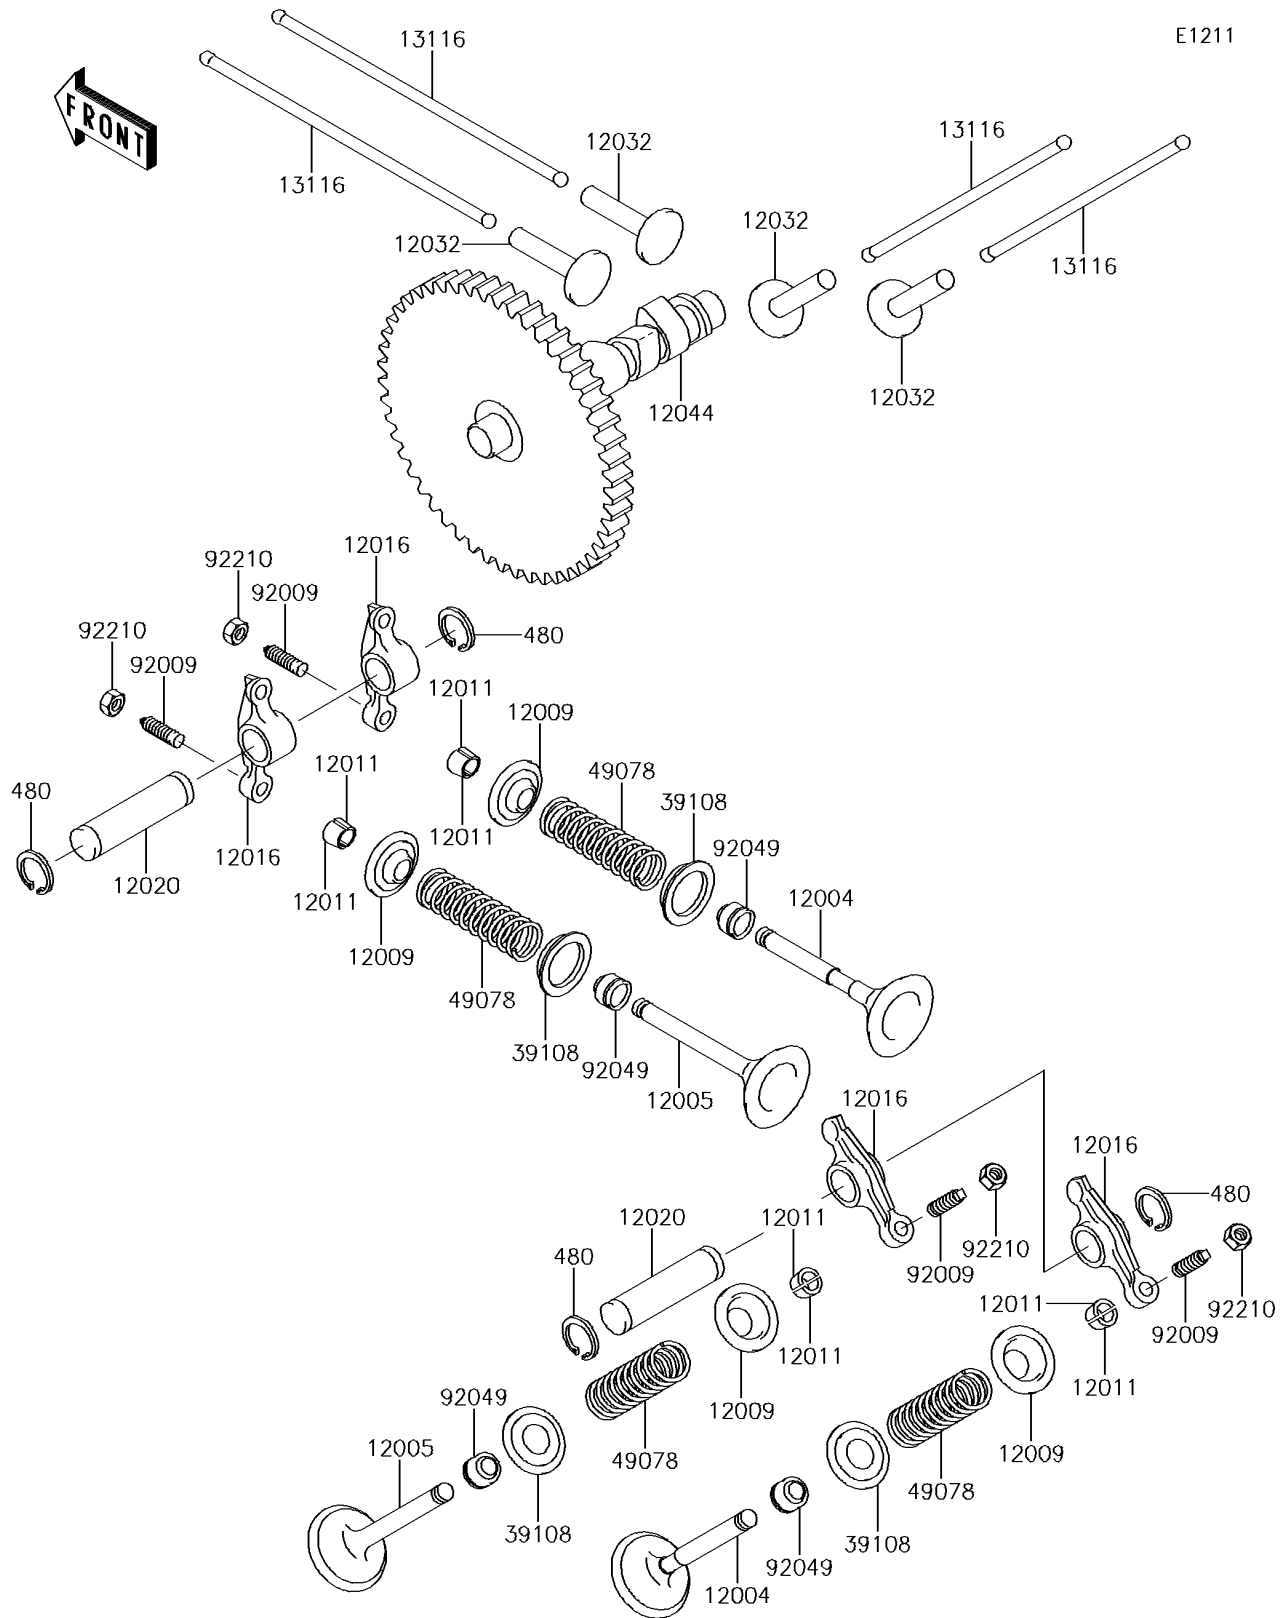

2015 MULE™ 4010 TRANS4x4® CAMO

PARTS DIAGRAM

Valve(s)/Camshaft(s)

2015 MULE™ 4010 TRANS4x4® CAMO

Kawasaki
Let the Good Times Roll®

PARTS LIST

Valve(s)/Camshaft(s)

ITEM NAME

PART NUMBER

QUANTITY
