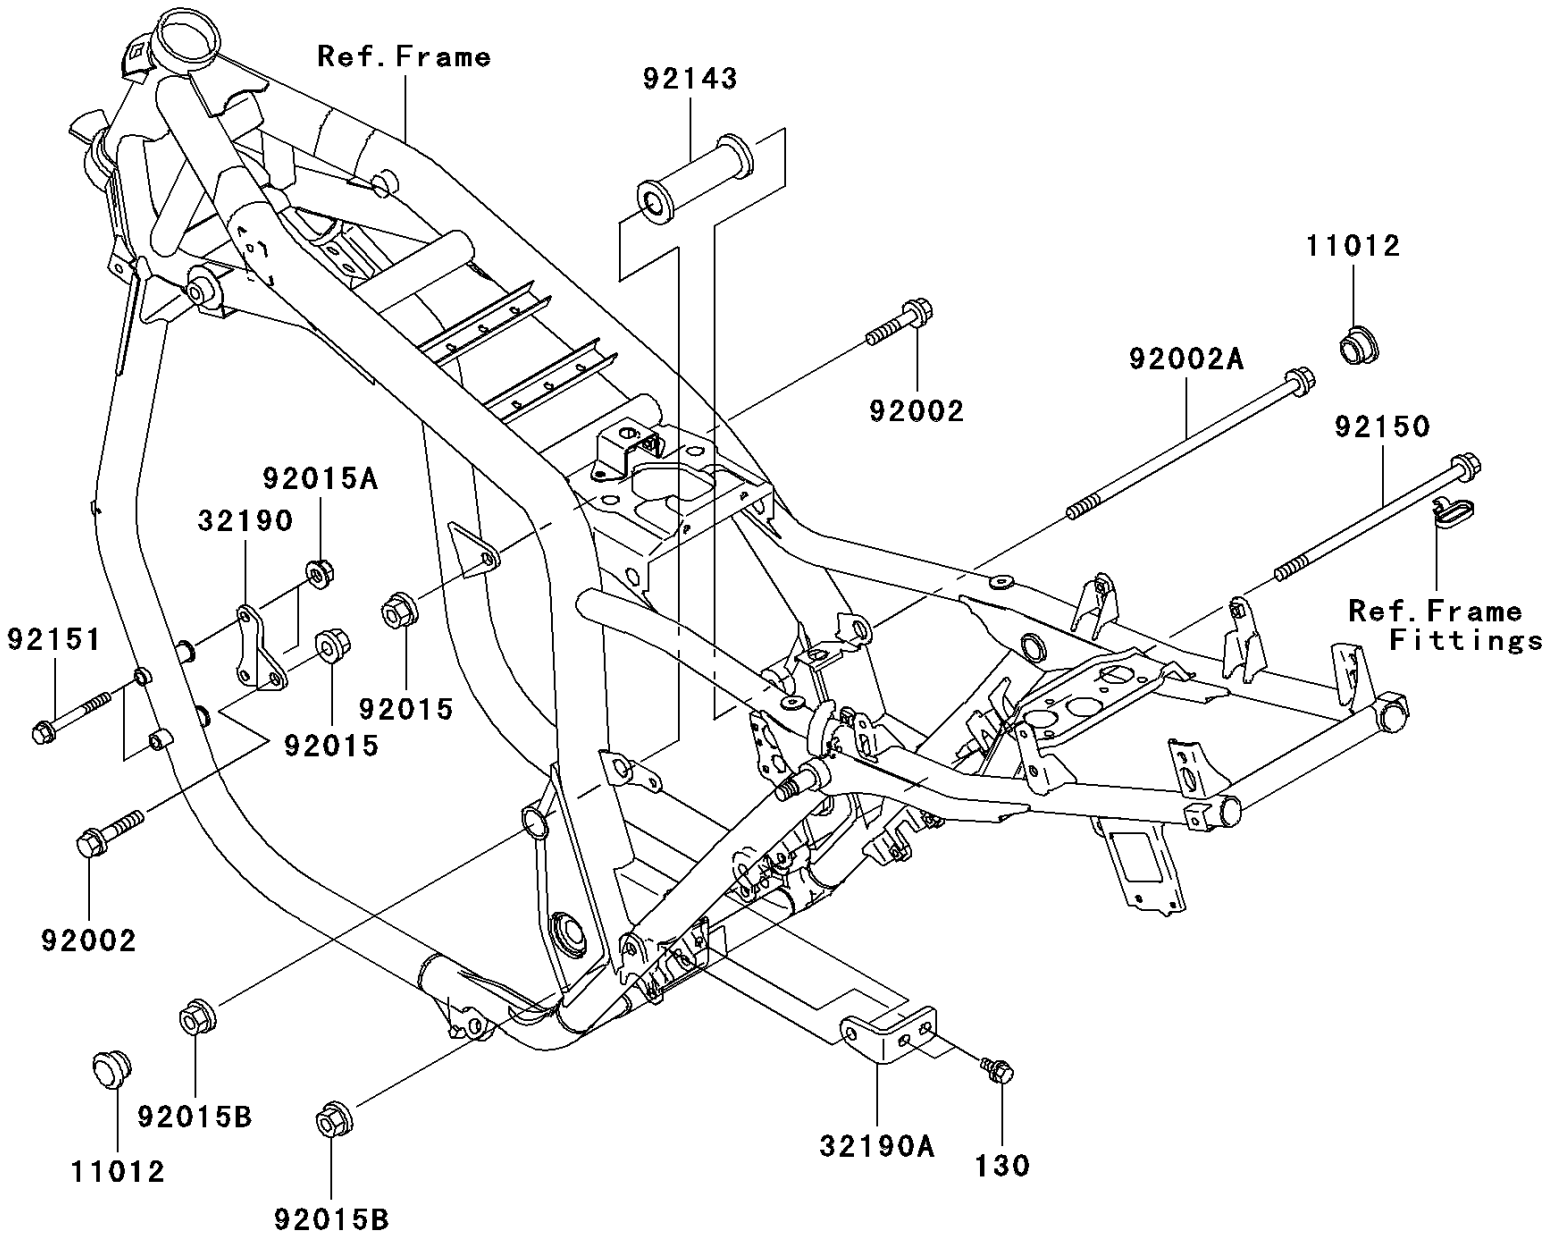

2004 ZRX1200R

PARTS DIAGRAM

Engine Mount

F2122

2004 ZRX1200R

PARTS LIST

Engine Mount

Kawasaki

Let the Good Times Roll®

ITEM NAME

PART NUMBER

QUANTITY
