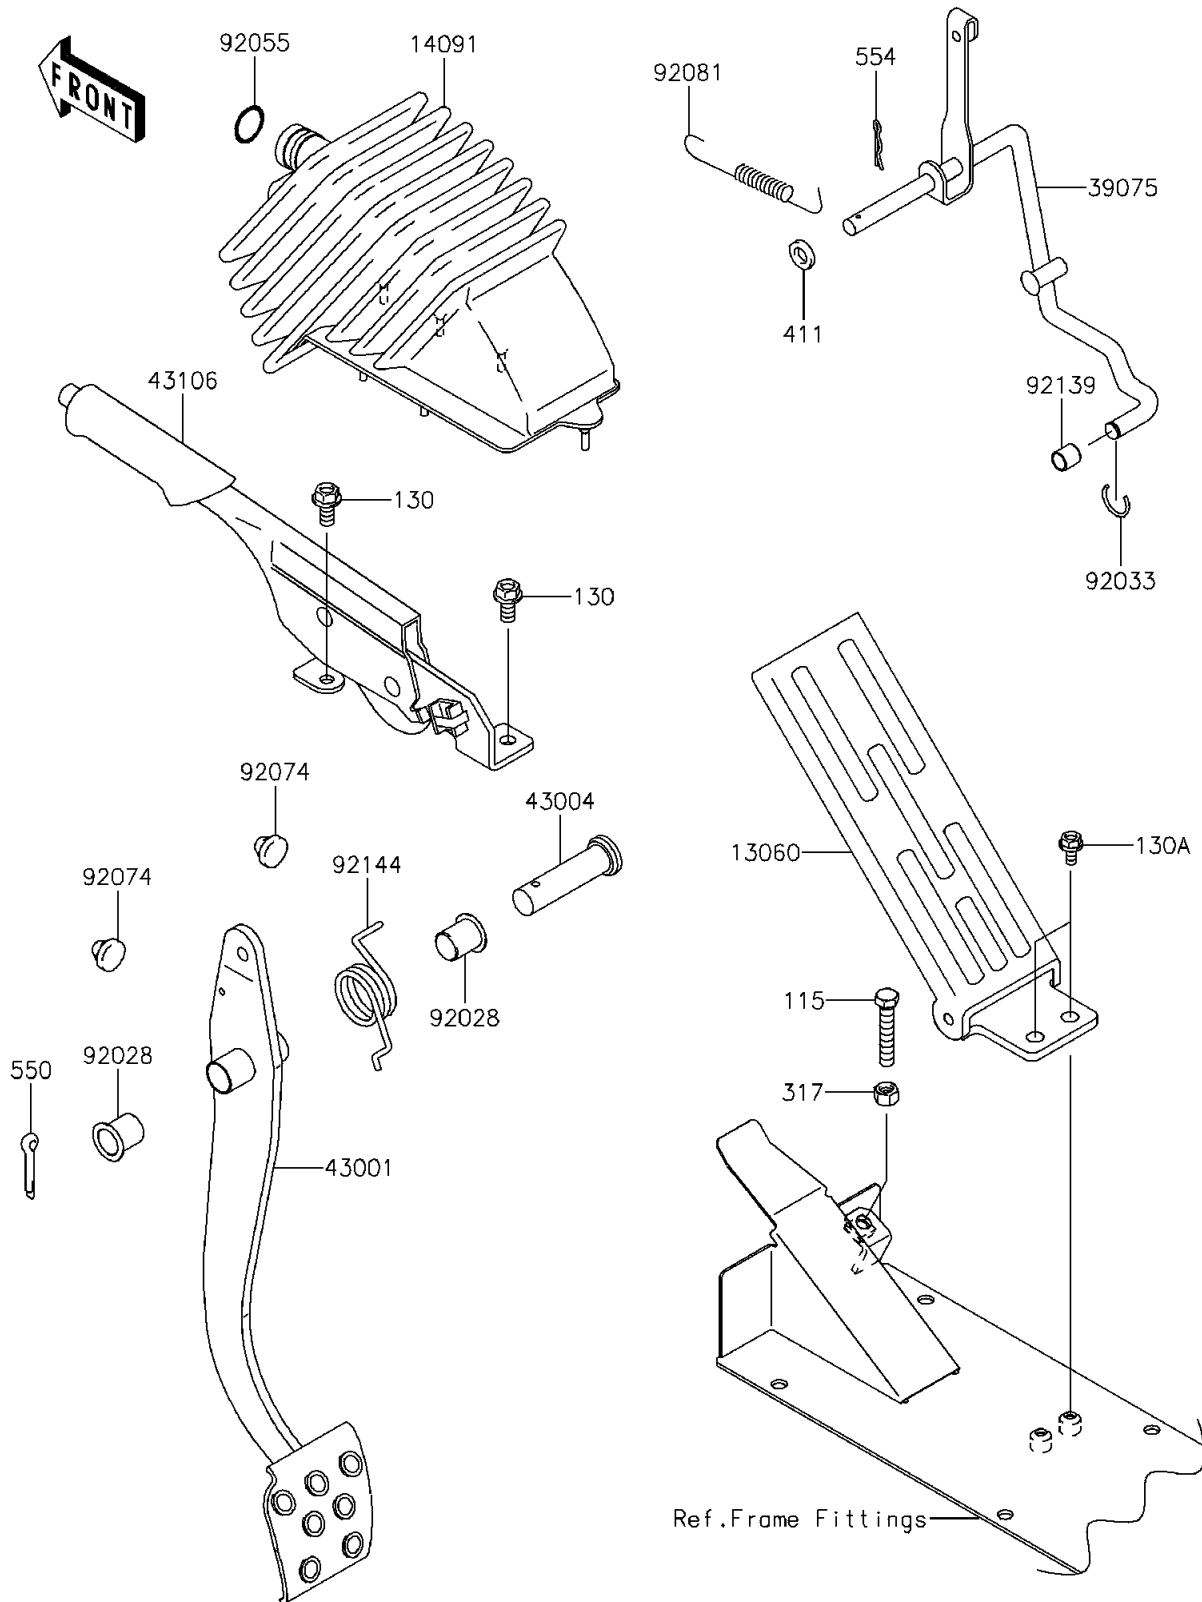

2015 Mule 4010 Trans4x4

PARTS DIAGRAM

Brake Pedal/Throttle Lever

F2260

2015 Mule 4010 Trans4x4

PARTS LIST

Brake Pedal/Throttle Lever

ITEM NAME

PART NUMBER

QUANTITY
