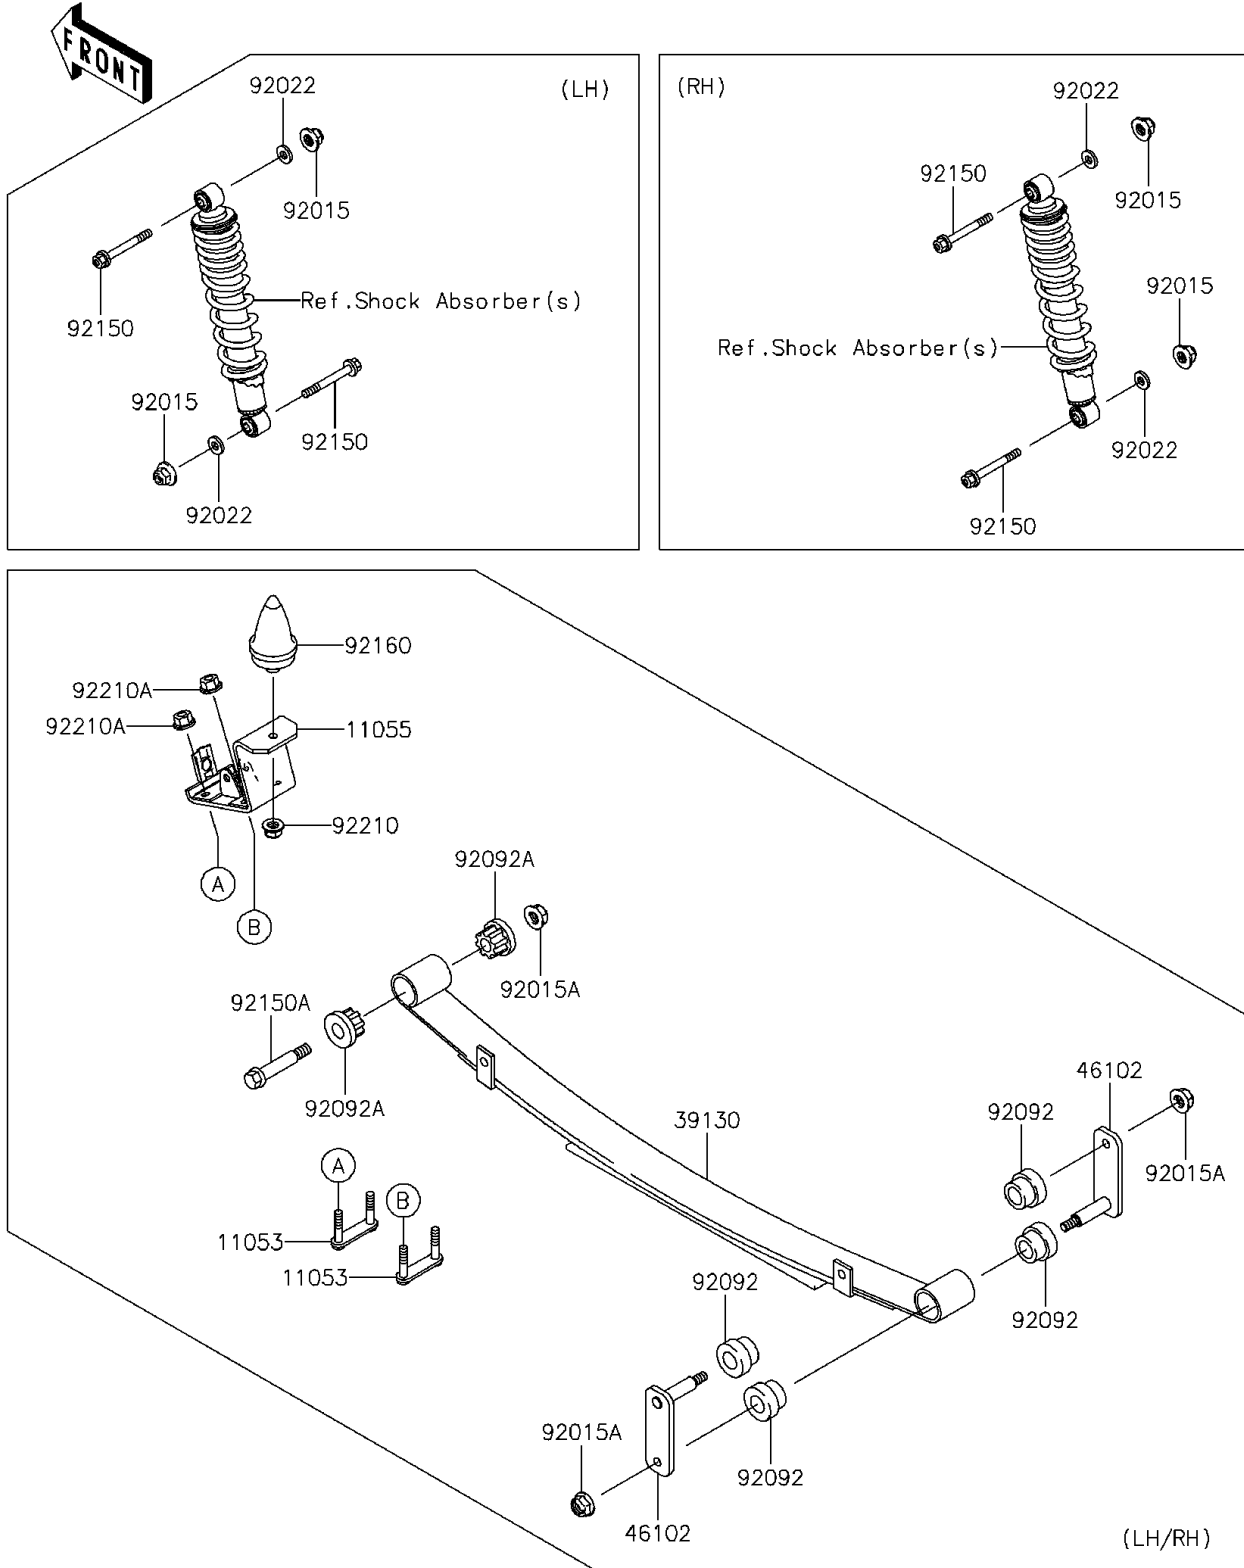

2014 MULE™ 4010 TRANS4x4®

PARTS DIAGRAM

Rear Suspension

F2153