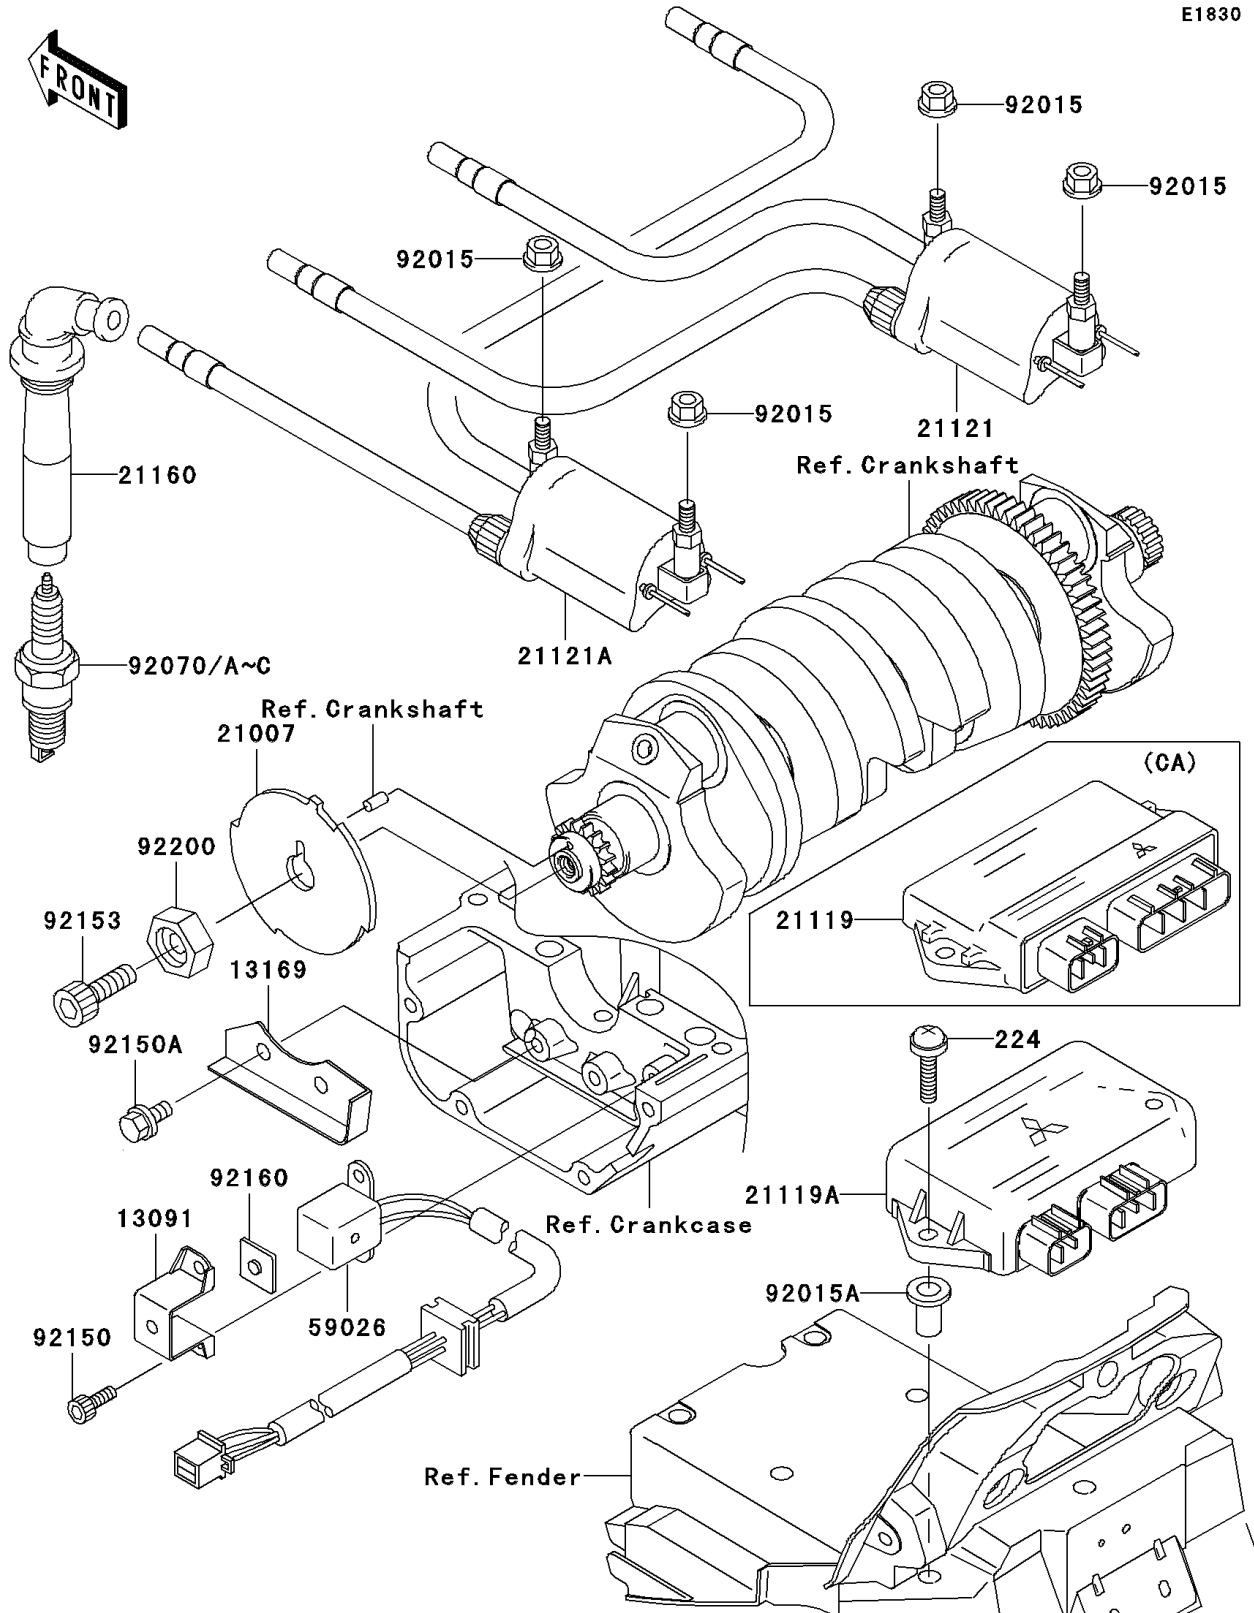

2004 ZRX1200R

PARTS DIAGRAM

Ignition System

E1830

2004 ZRX1200R

PARTS LIST

Ignition System

Kawasaki

Let the Good Times Roll®

ITEM NAME

PART NUMBER

QUANTITY
