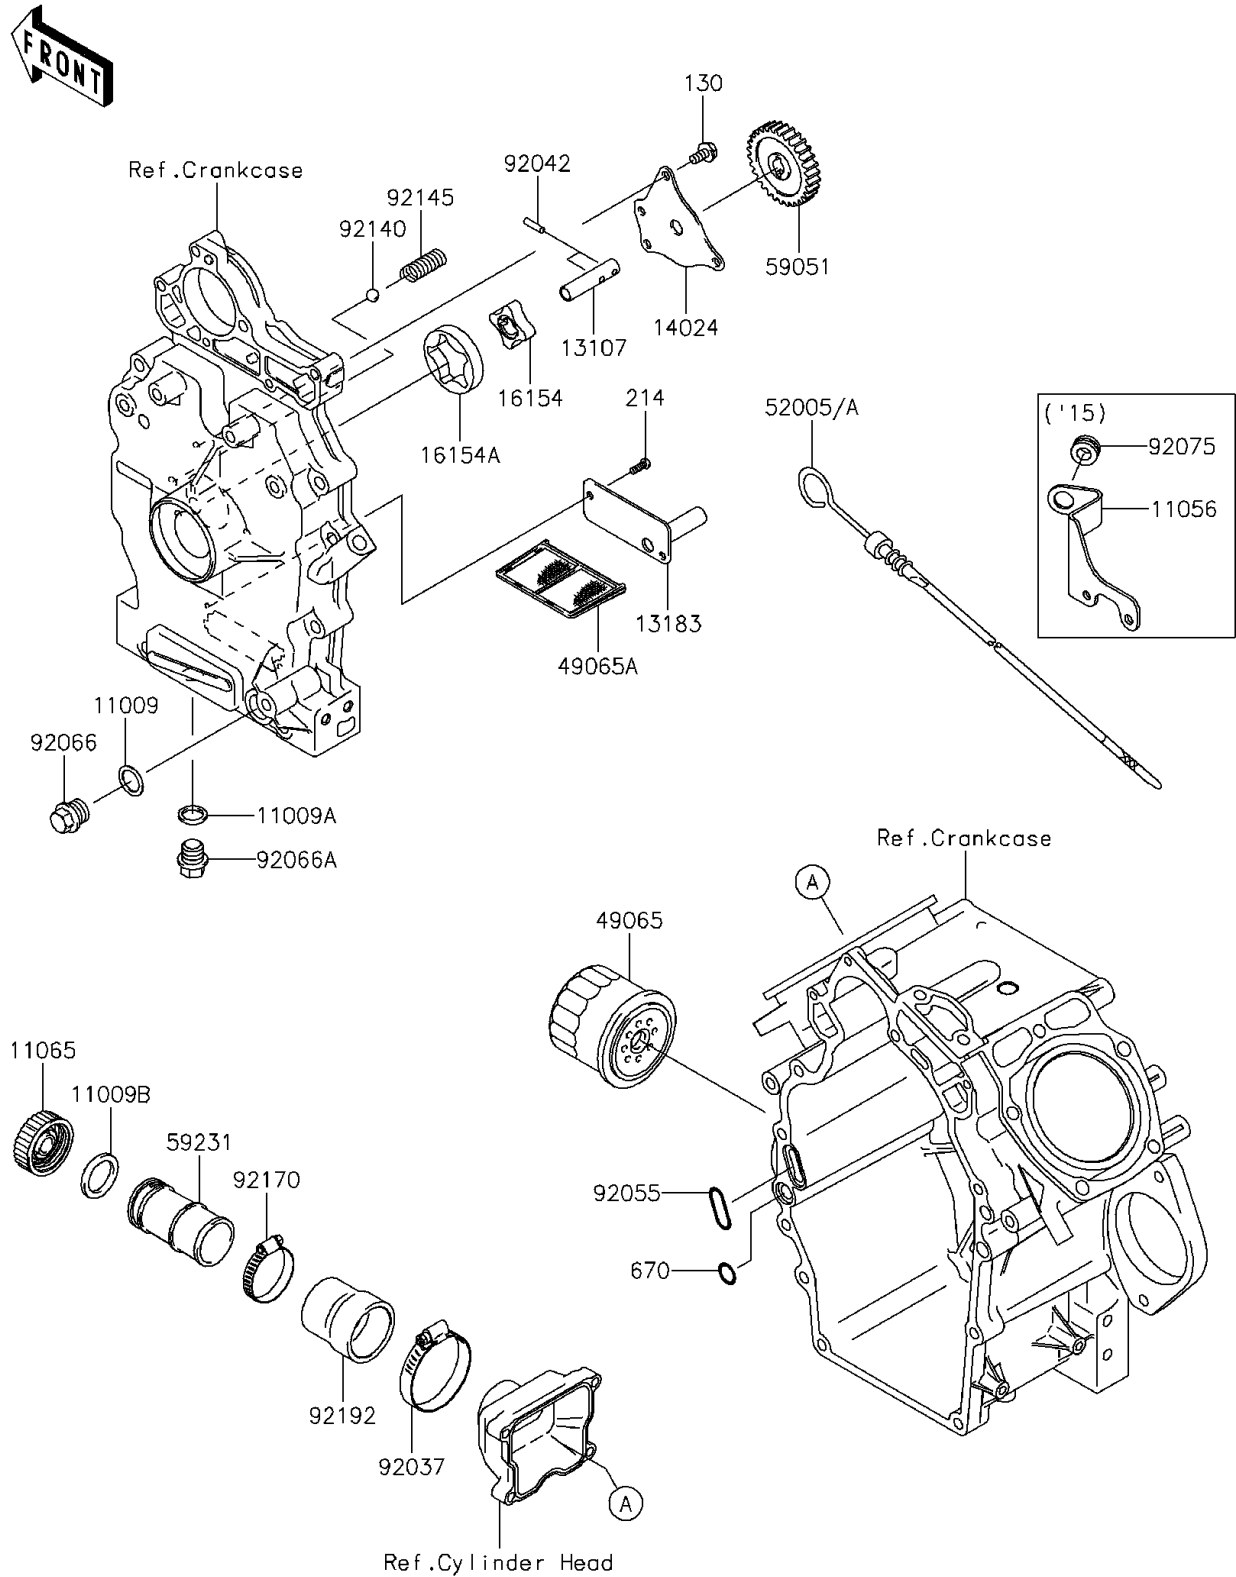

2014 MULE™ 4010 TRANS4x4®

PARTS DIAGRAM

Oil Pump/Oil Filter

E1710

2014 MULE™ 4010 TRANS4x4®

PARTS LIST

Oil Pump/Oil Filter

ITEM NAME	PART NUMBER	QUANTITY
-----------	-------------	----------
