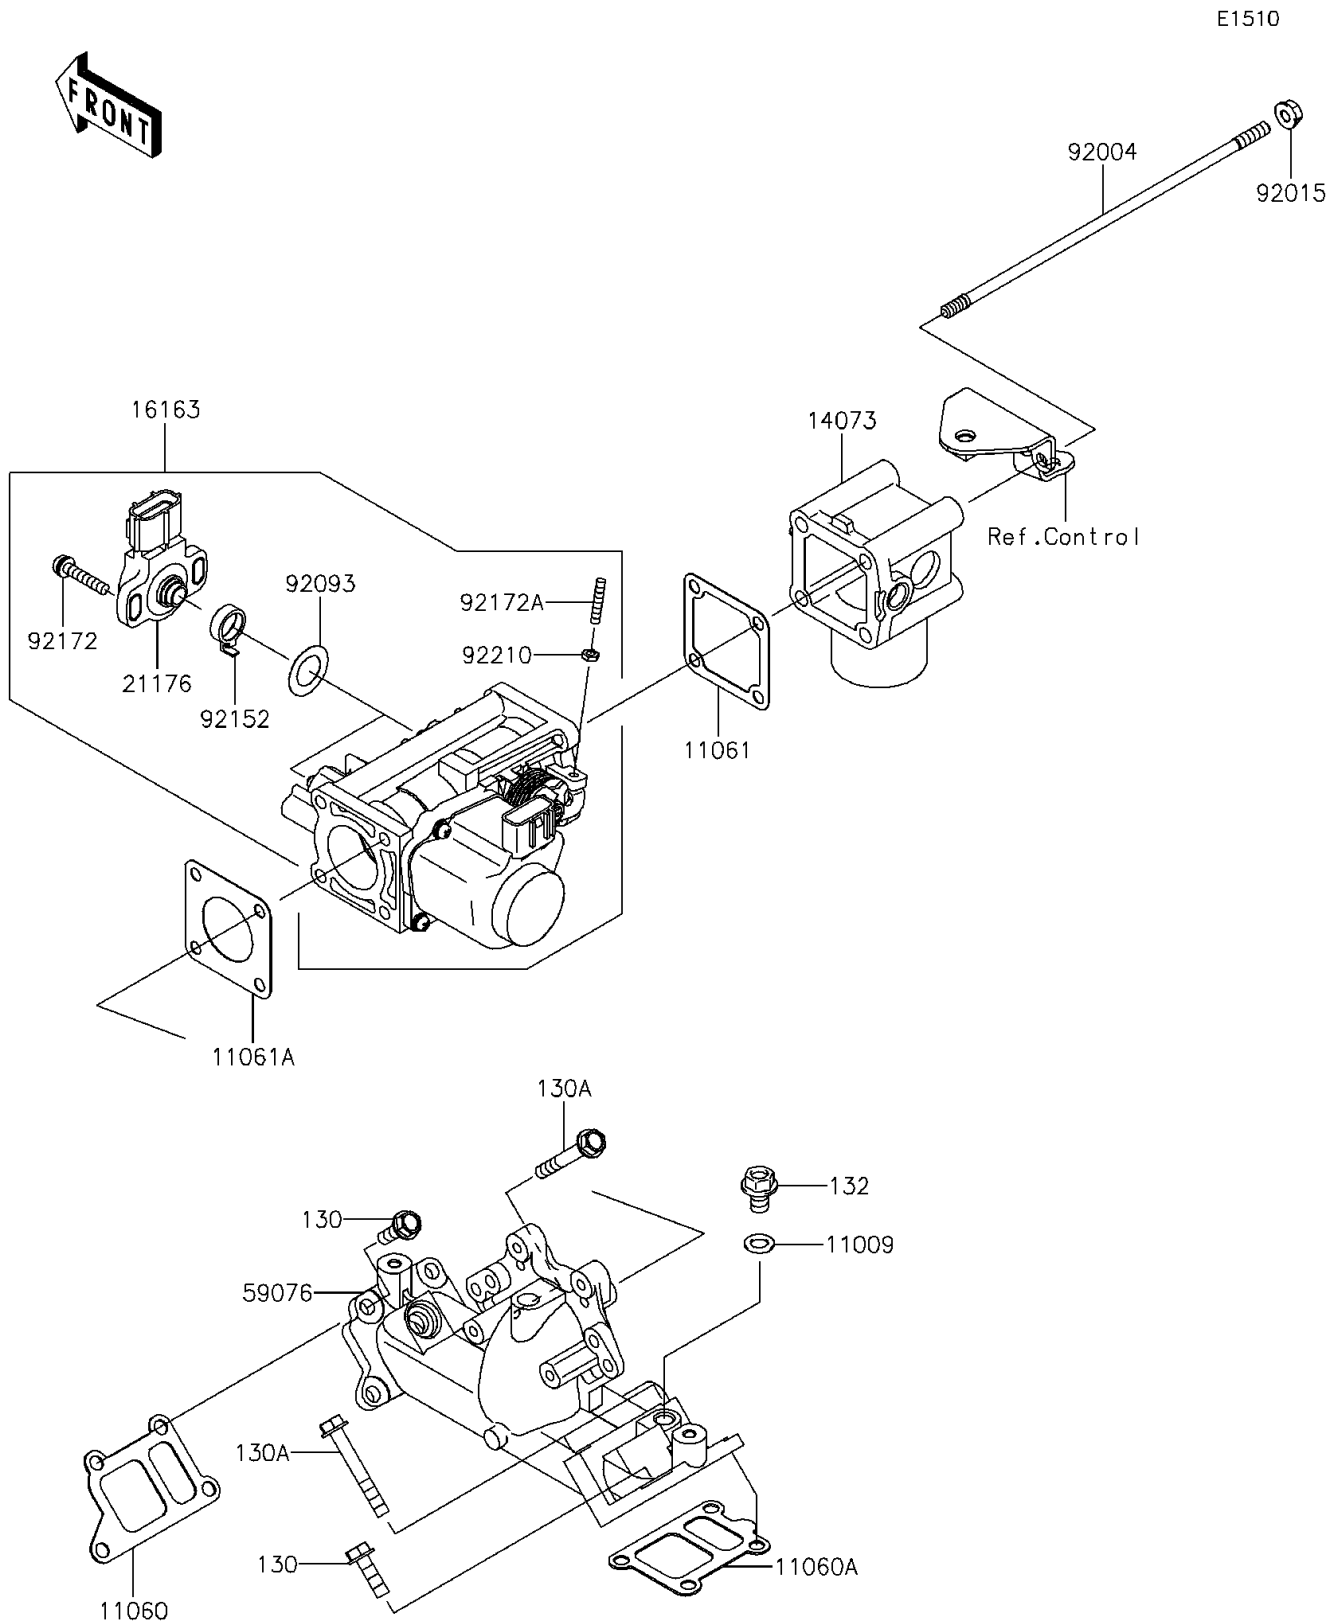

2015 Mule 4010 Trans4x4

PARTS DIAGRAM

Throttle

2015 Mule 4010 Trans4x4

PARTS LIST

Throttle

ITEM NAME

PART NUMBER

QUANTITY
