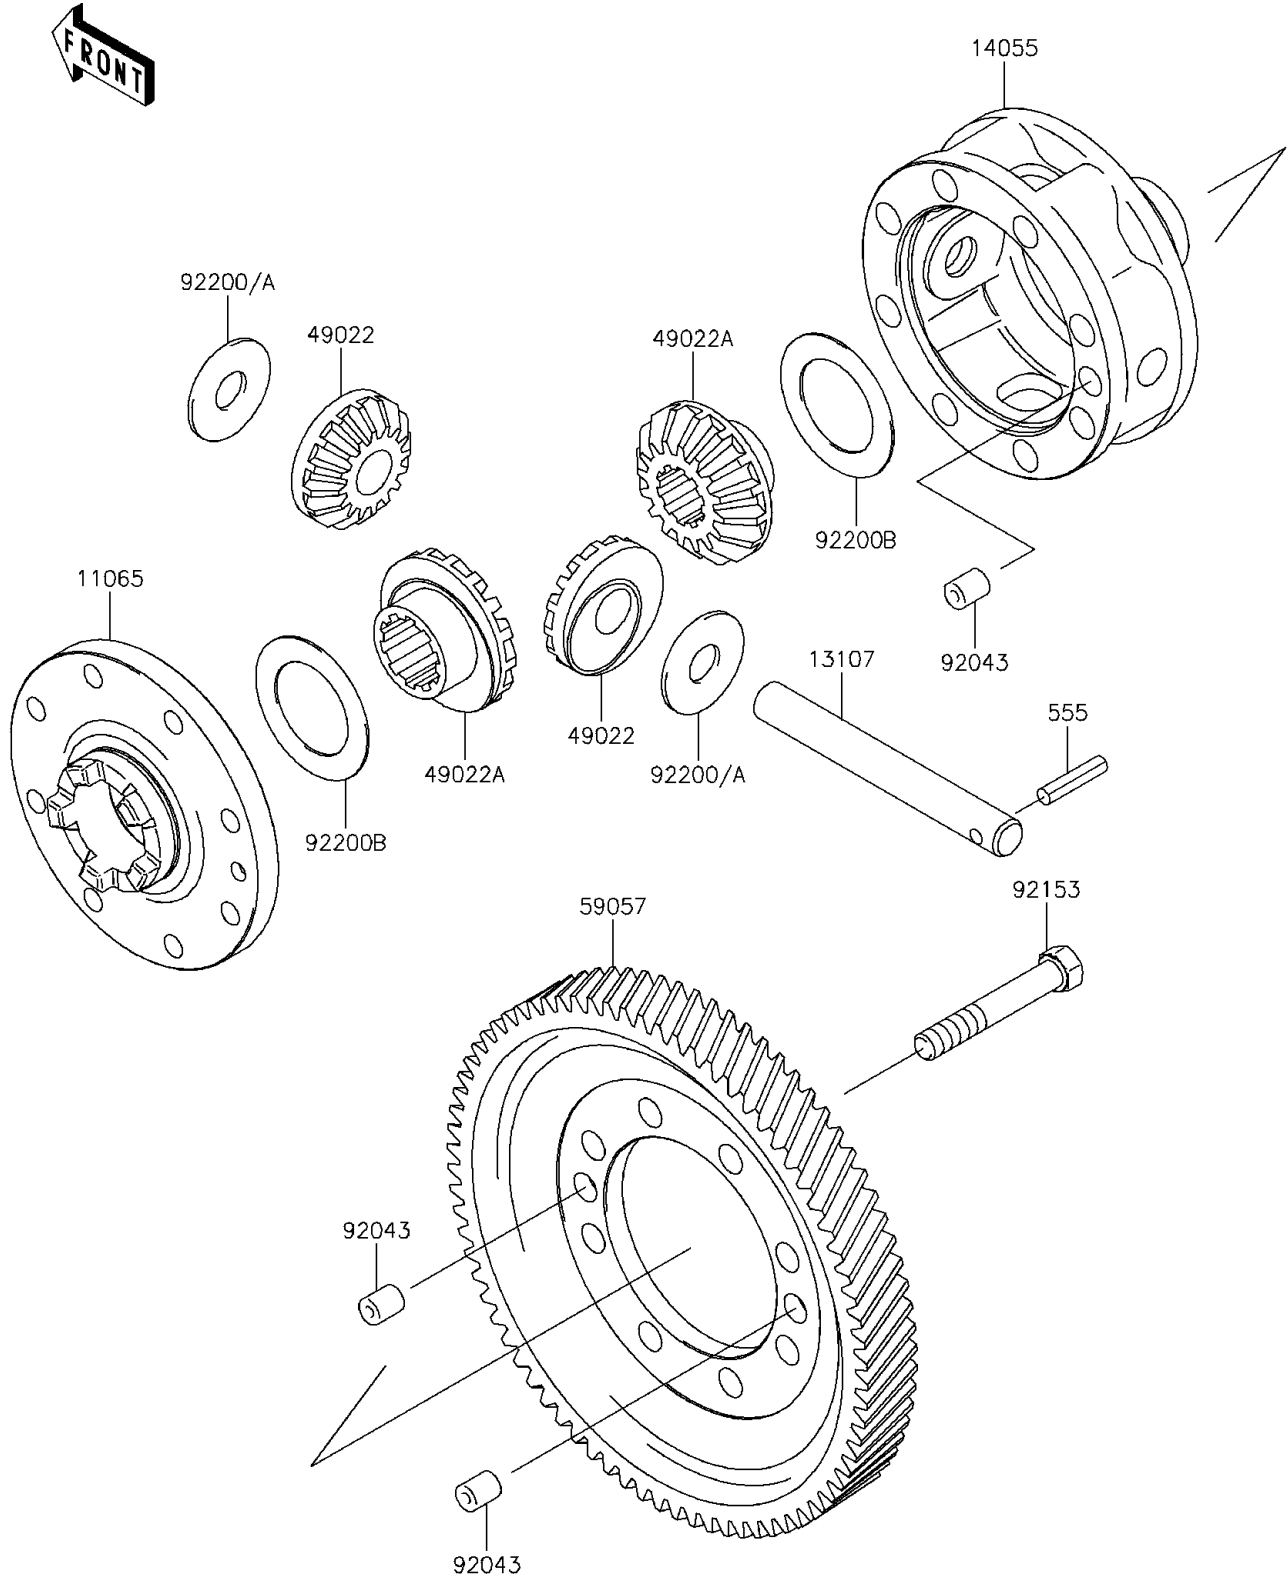

2015 MULE™ 4010 TRANS4x4®

PARTS DIAGRAM

Differential

E1451

2015 MULE™ 4010 TRANS4x4®

PARTS LIST

Differential

ITEM NAME	PART NUMBER	QUANTITY
CAP,GEAR CASE (Ref # 11065)	11065-0033	1
SHAFT (Ref # 13107)	13107-0009	1
CASE-GEAR,DIFFERENTIAL (Ref # 14055)	14055-0003	1
GEAR-BEVEL,10T (Ref # 49022)	49022-1105	2
GEAR-BEVEL,16T (Ref # 49022A)	49022-1117	2
GEAR-HELICAL,DIFFERENTIAL (Ref # 59057)	59057-0002	1
PIN,10X12 (Ref # 92043)	92043-0029	3
BOLT,10X63 (Ref # 92153)	92153-0331	8
WASHER,14.5X38X1.2 (Ref # 92200)	92200-0021	2
WASHER,14.5X38X1.0 (Ref # 92200A)	92200-1044	AR
WASHER,35.5X54X1.0 (Ref # 92200B)	92200-1045	2
PIN-SPRING (Ref # 555)	555A0525	1