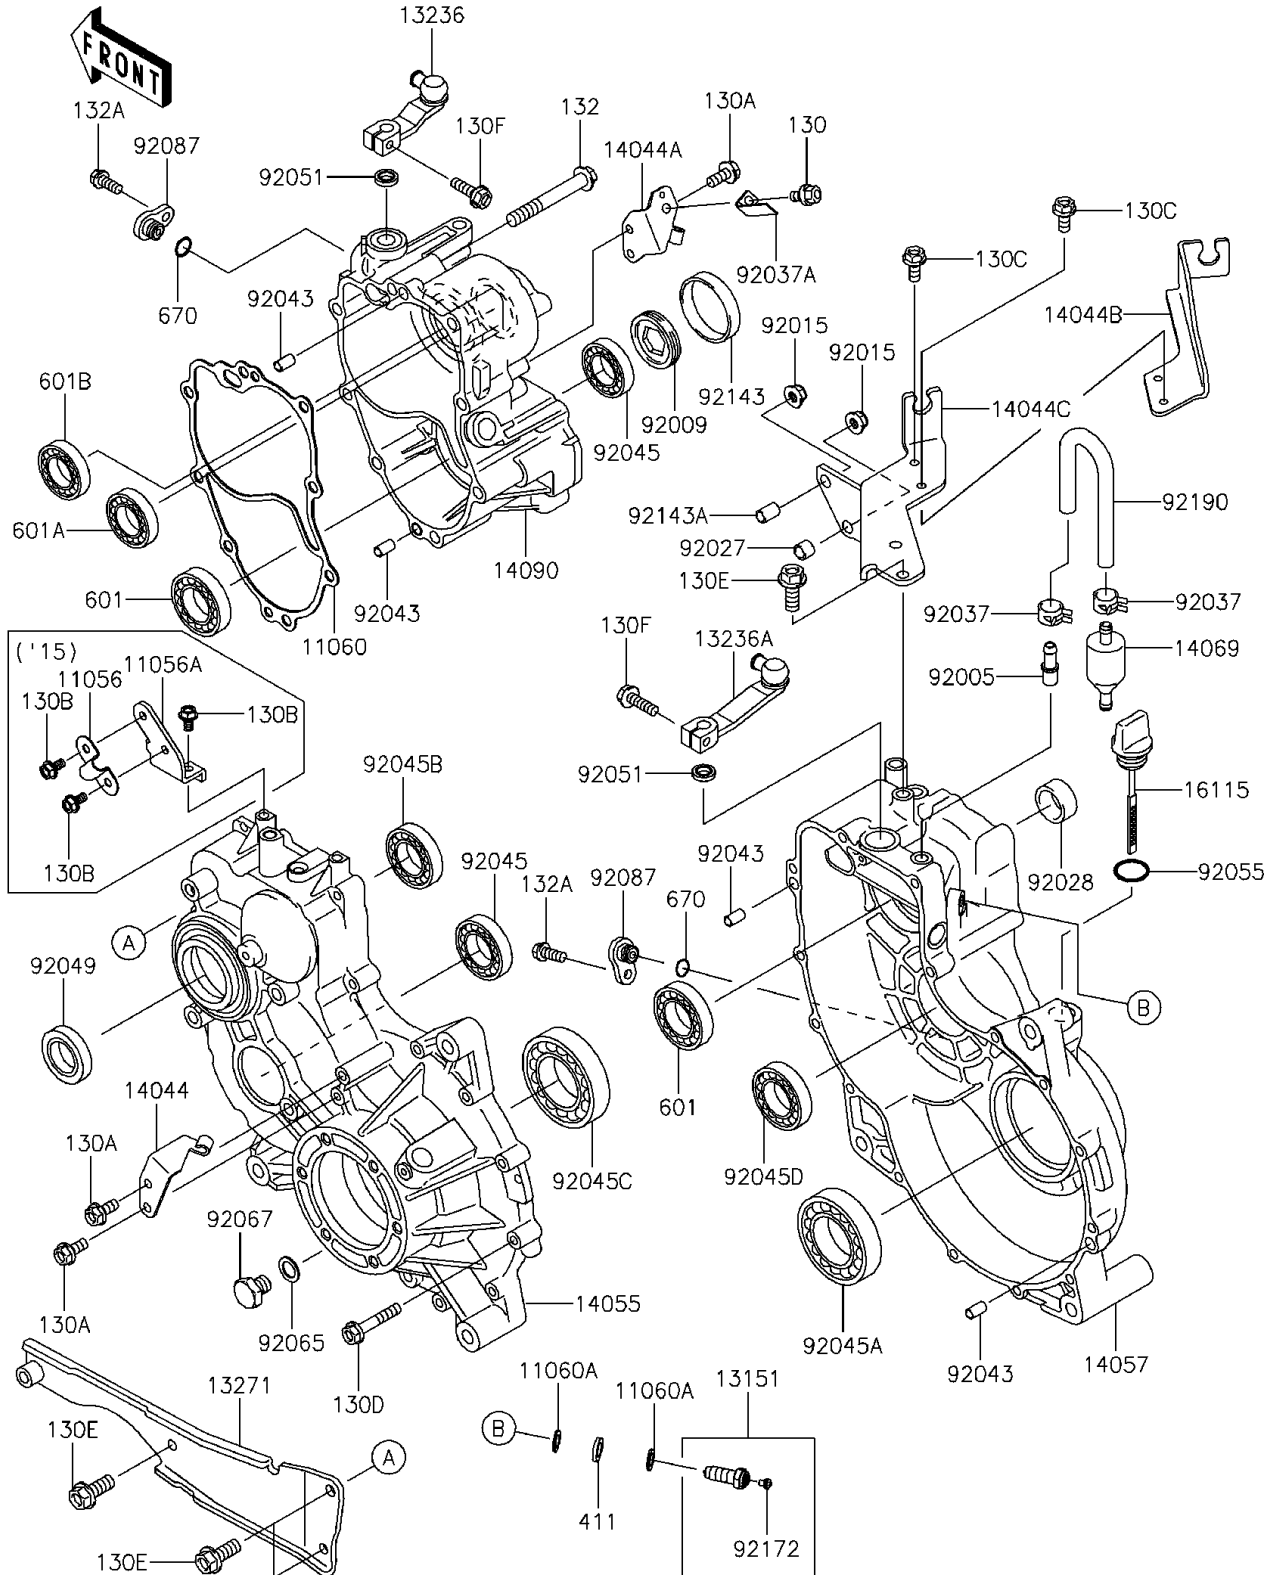

2015 MULE™ 4010 TRANS4x4®

PARTS DIAGRAM

Gear Box

E1450