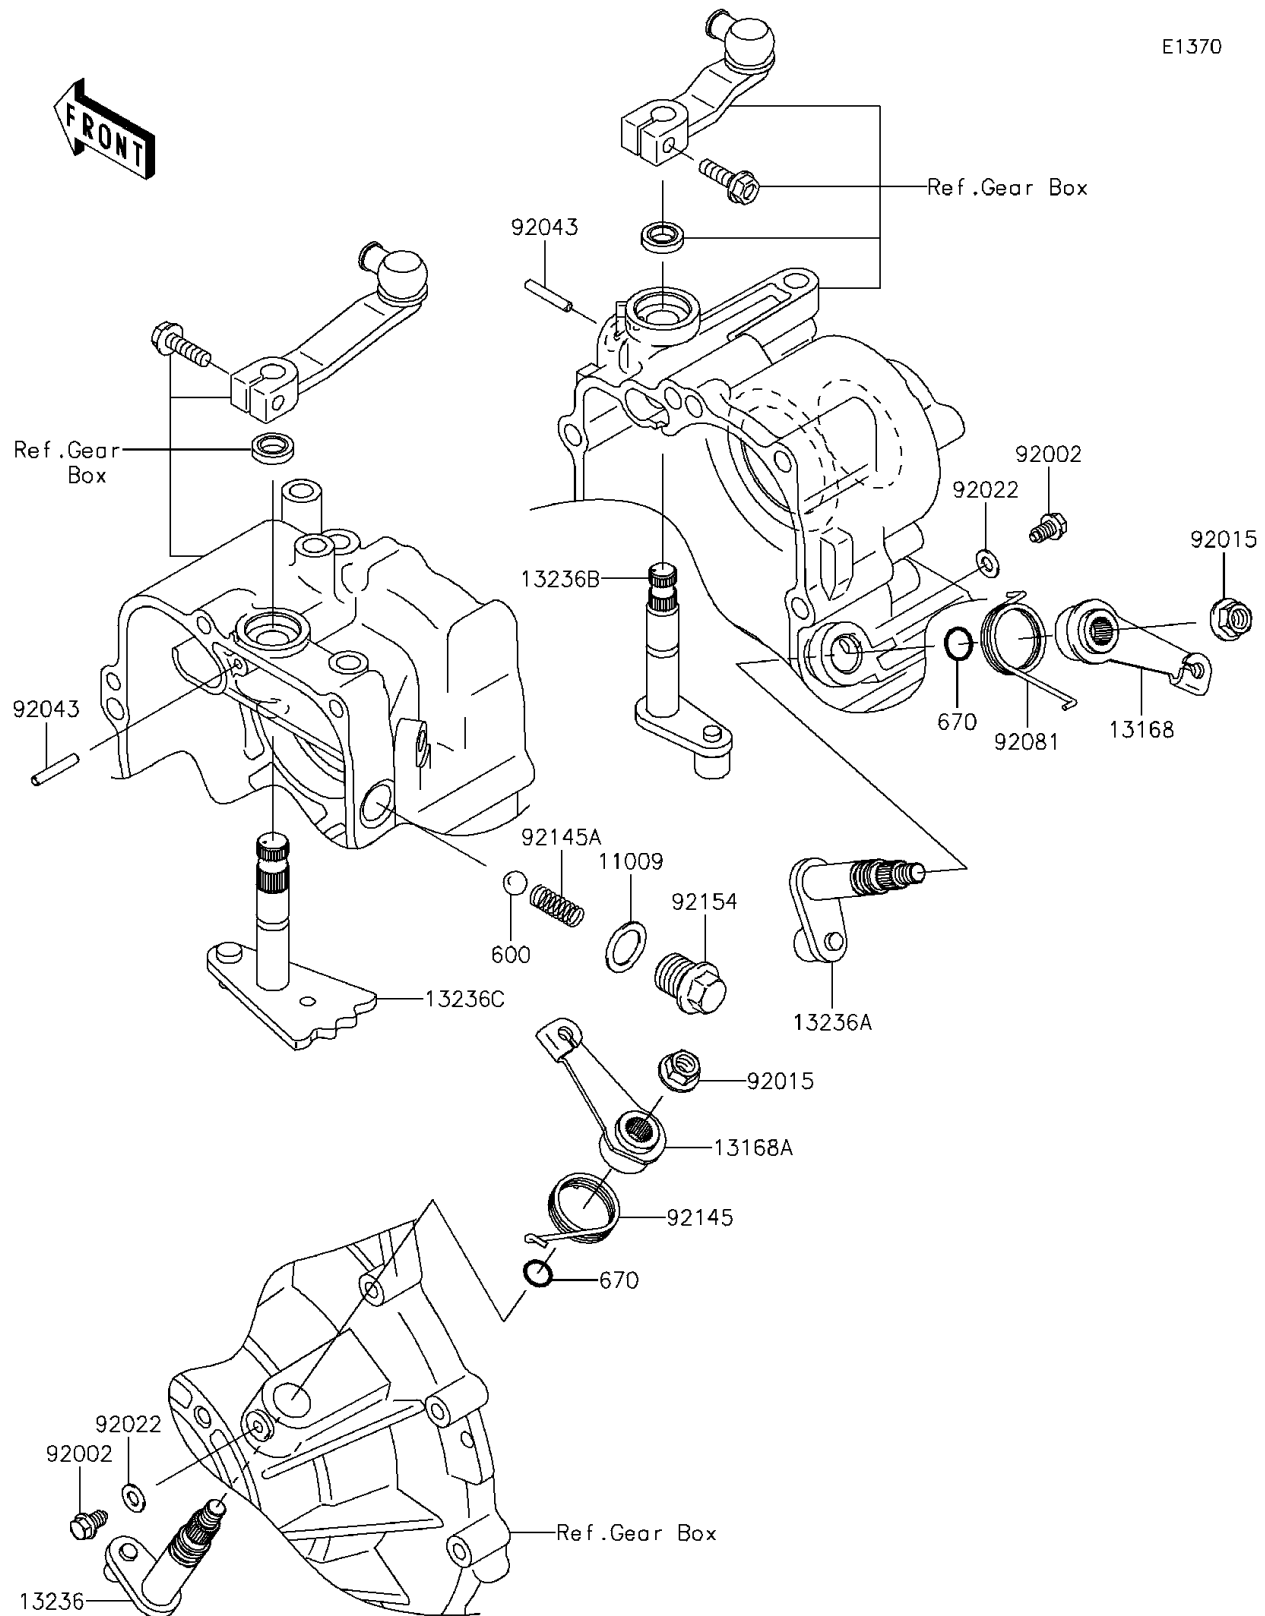

2015 Mule 4010 Trans4x4

PARTS DIAGRAM

Gear Change Mechanism

E1370

2015 Mule 4010 Trans4x4

PARTS LIST

Gear Change Mechanism

ITEM NAME

PART NUMBER

QUANTITY
