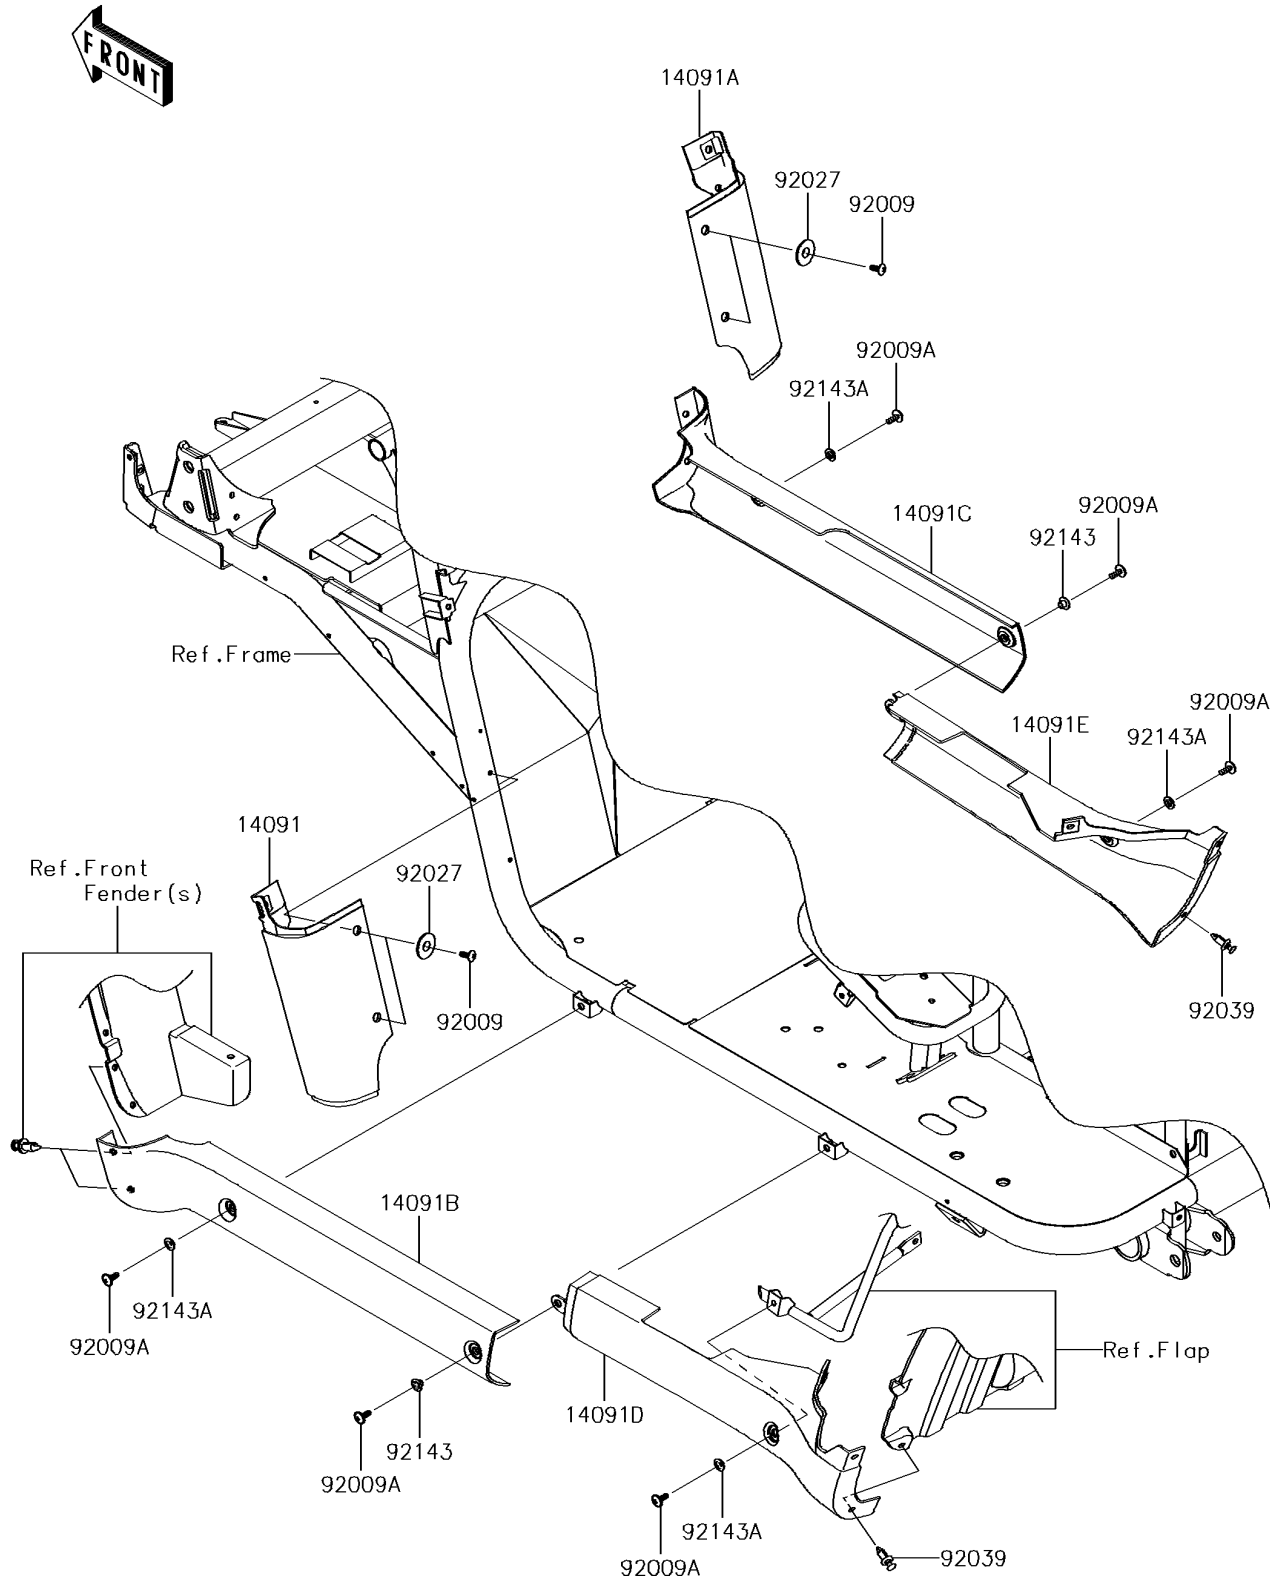

2014 MULE™ 4000

PARTS DIAGRAM

Side Covers/Chain Cover

F2610

2014 MULE™ 4000

PARTS LIST

Side Covers/Chain Cover

ITEM NAME	PART NUMBER	QUANTITY
COVER,FR FENDER,LWR,LH,F.BLACK (Ref # 14091)	14091-0821-6Z	1
COVER,FR FENDER,LWR,RH,F.BLACK (Ref # 14091A)	14091-0822-6Z	1
COVER,SIDE STEP,FR,LH,F.BLACK (Ref # 14091B)	14091-0823-6Z	1
COVER,SIDE STEP,FR,RH,F.BLACK (Ref # 14091C)	14091-0824-6Z	1
COVER,SIDE STEP,RR,LH,F.BLACK (Ref # 14091D)	14091-0900-6Z	1
COVER,SIDE STEP,RR,RH,F.BLACK (Ref # 14091E)	14091-0901-6Z	1
SCREW,TAPPING,6X16 (Ref # 92009)	92009-1166	4
SCREW,6X16 (Ref # 92009A)	92009-1621	6
COLLAR,L=4.7 (Ref # 92027)	92027-1964	4
RIVET (Ref # 92039)	92039-0776	2
COLLAR (Ref # 92143)	92143-1057	2
COLLAR (Ref # 92143A)	92143-1087	4