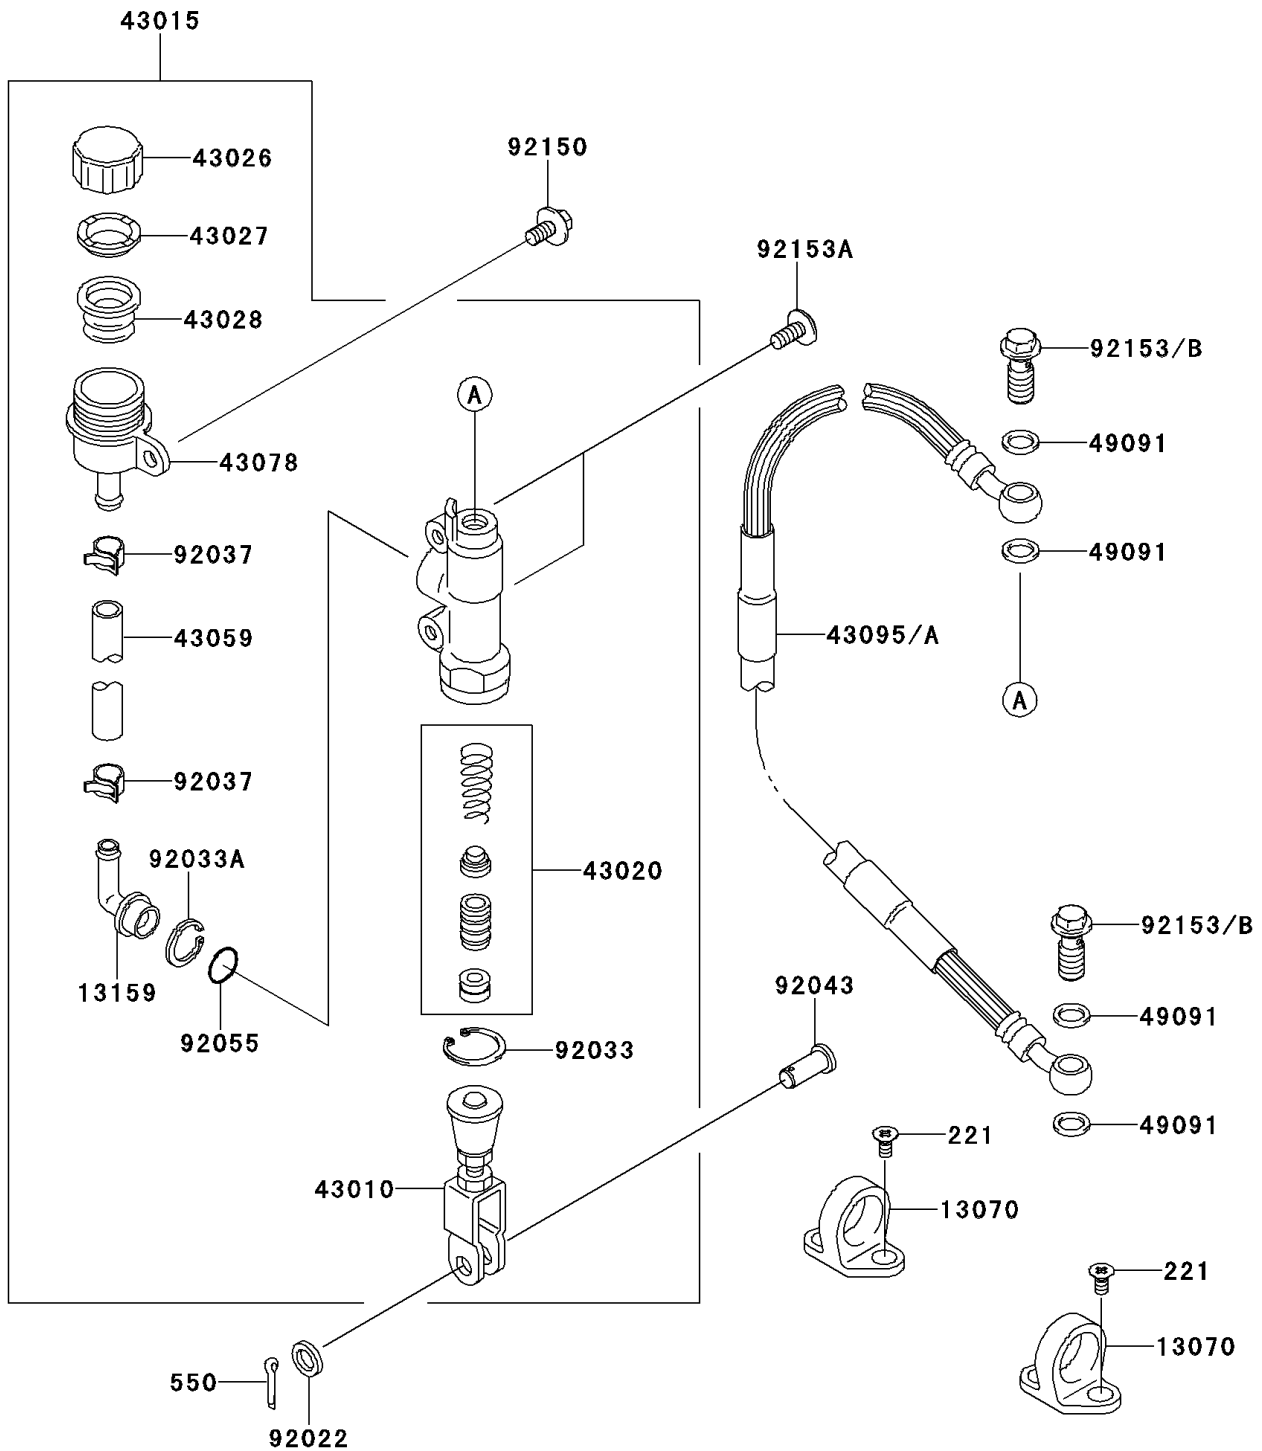

2013 KX™ 85

PARTS DIAGRAM

Rear Master Cylinder

F2293

2013 KX™ 85

PARTS LIST

Rear Master Cylinder

ITEM NAME

PART NUMBER

QUANTITY
