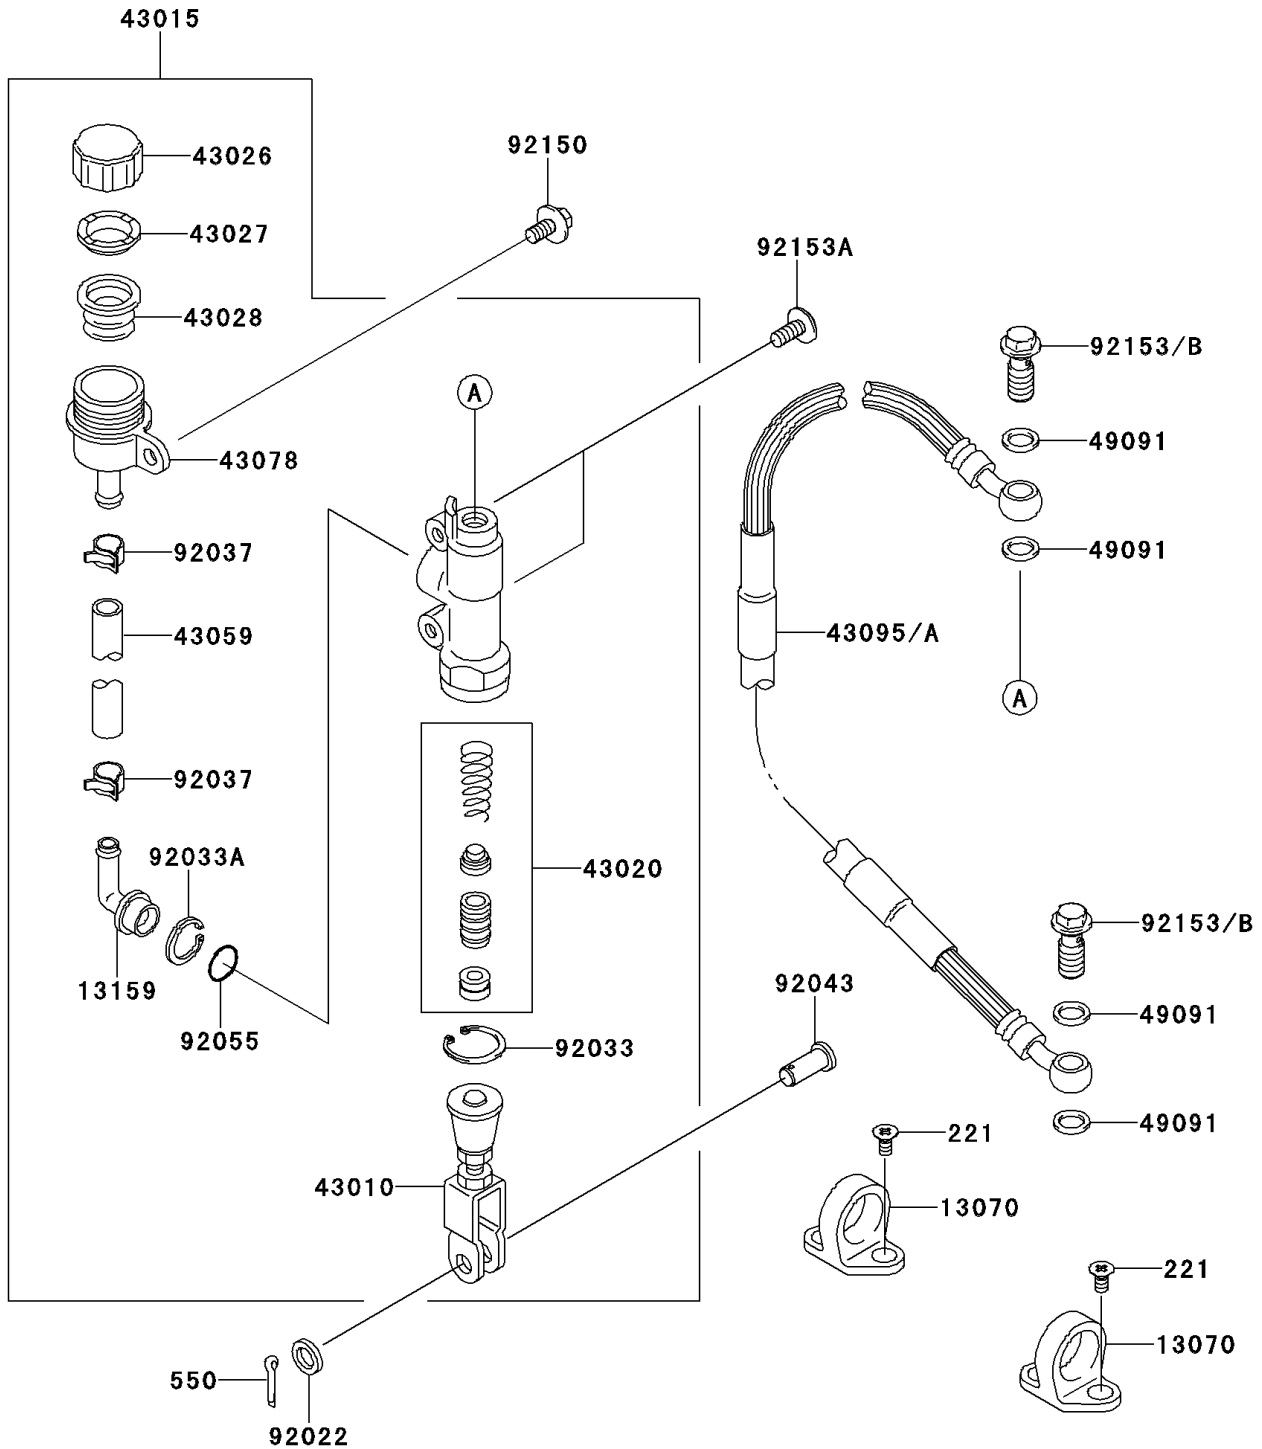

2011 KX™ 85

PARTS DIAGRAM

Rear Master Cylinder

F2293

2011 KX™ 85

PARTS LIST

Rear Master Cylinder

ITEM NAME

PART NUMBER

QUANTITY
