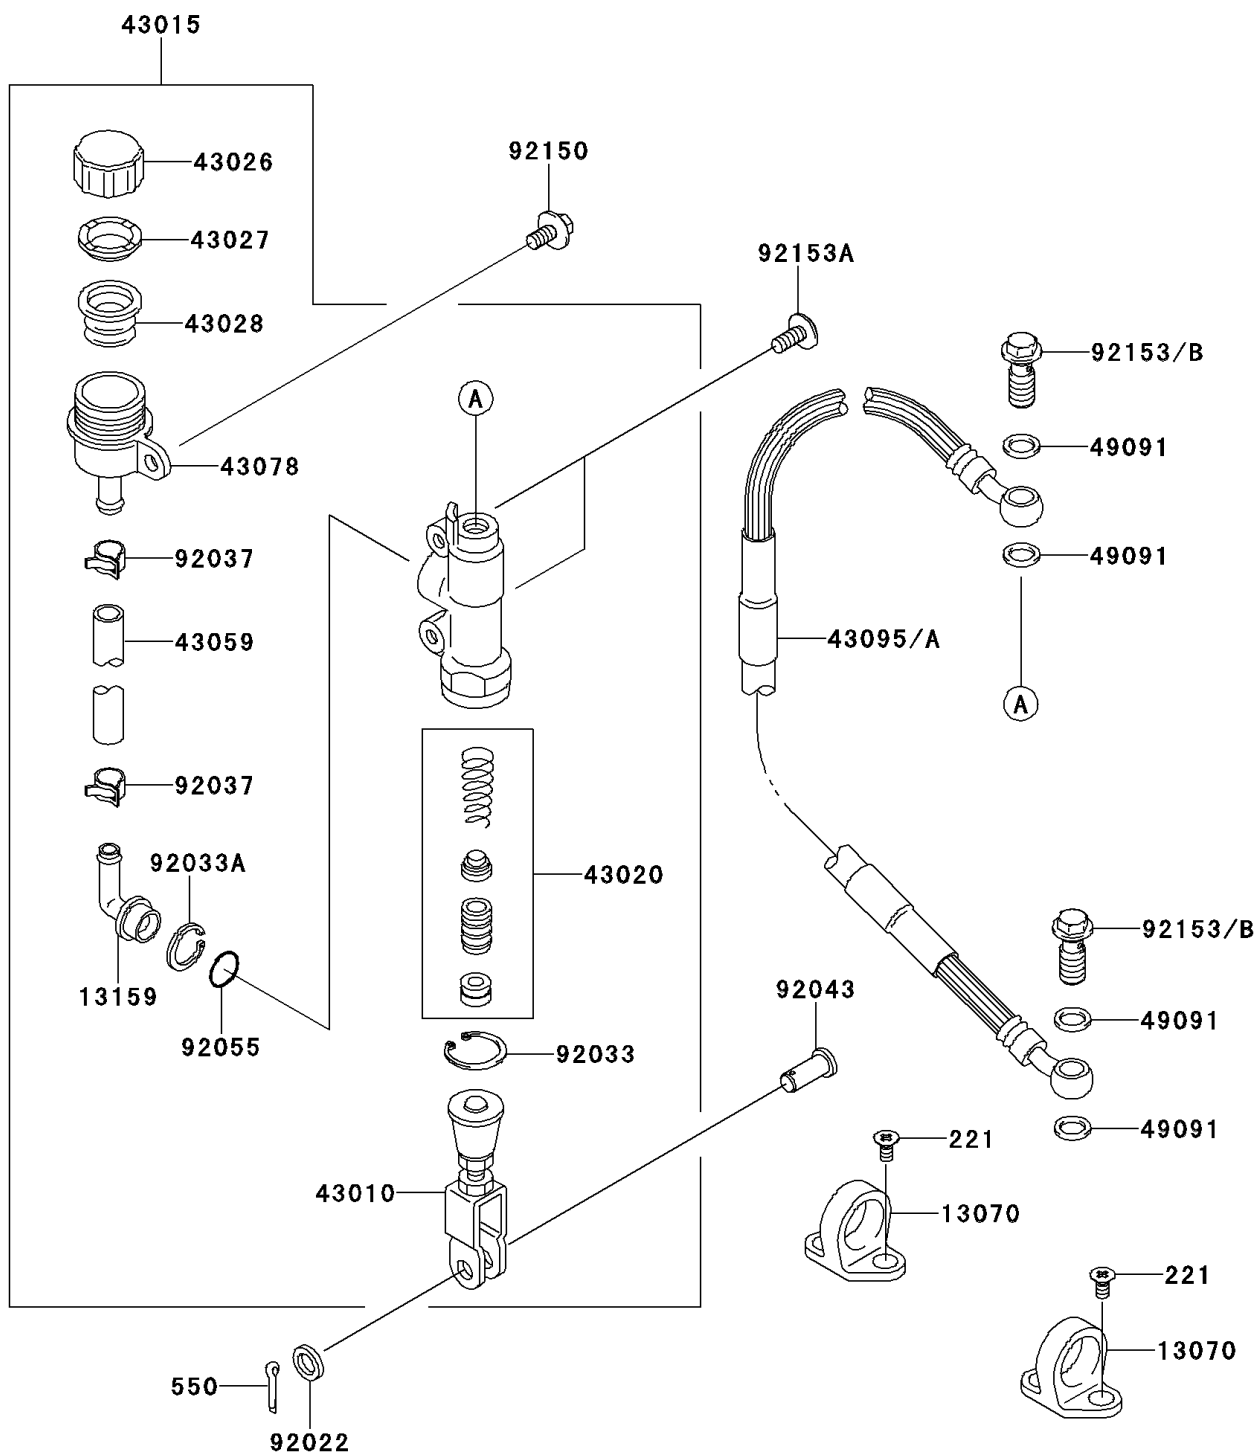

## PARTS DIAGRAM

### Rear Master Cylinder

F2293

## PARTS LIST

### Rear Master Cylinder

**ITEM NAME**

**PART NUMBER**

**QUANTITY**

---