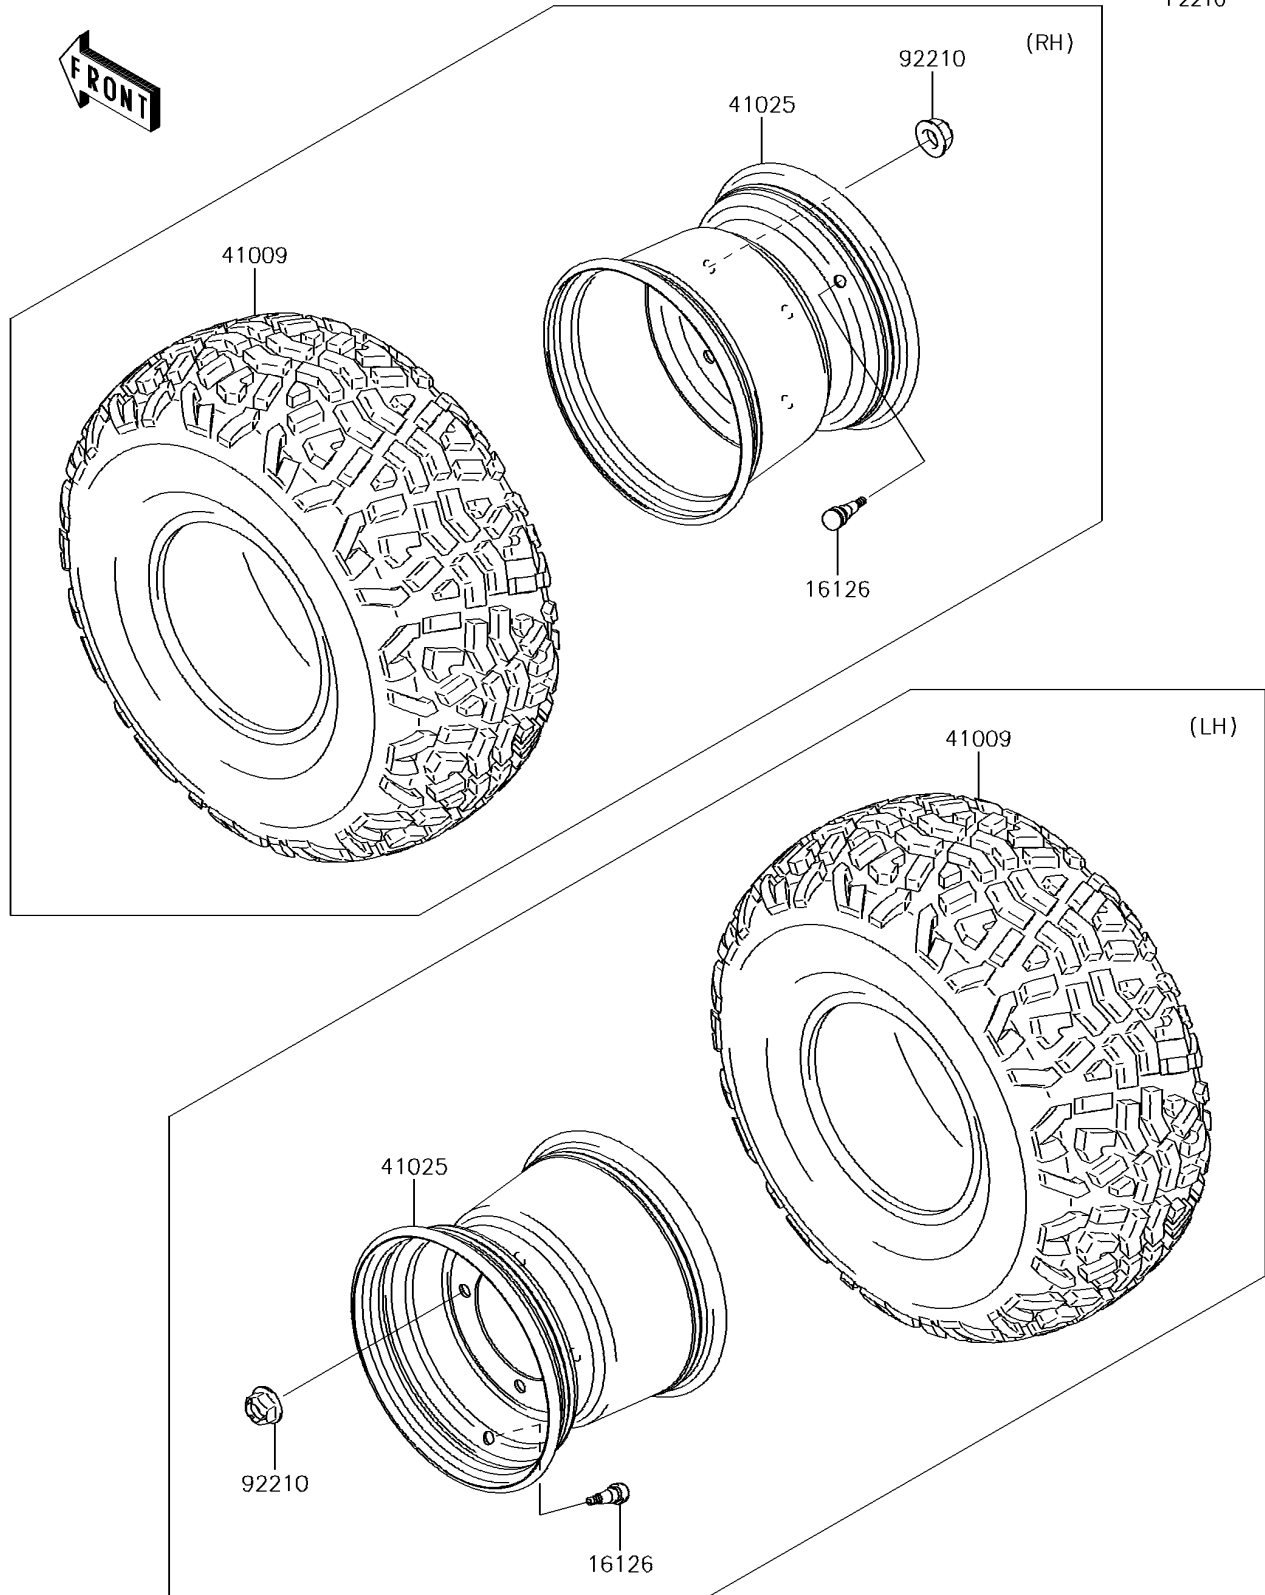

## PARTS DIAGRAM

### Wheels/Tires

F2210

## PARTS LIST

### Wheels/Tires

ITEM NAME	PART NUMBER	QUANTITY
VALVE (Ref # 16126)	16126-4001	4
TIRE,23X11.00-10 4PR (Ref # 41009)	41009-0294	4
RIM,10X8.5AT,F.S.BLACK (Ref # 41025)	41025-7504-397	4
NUT,12MM (Ref # 92210)	92210-0603	16