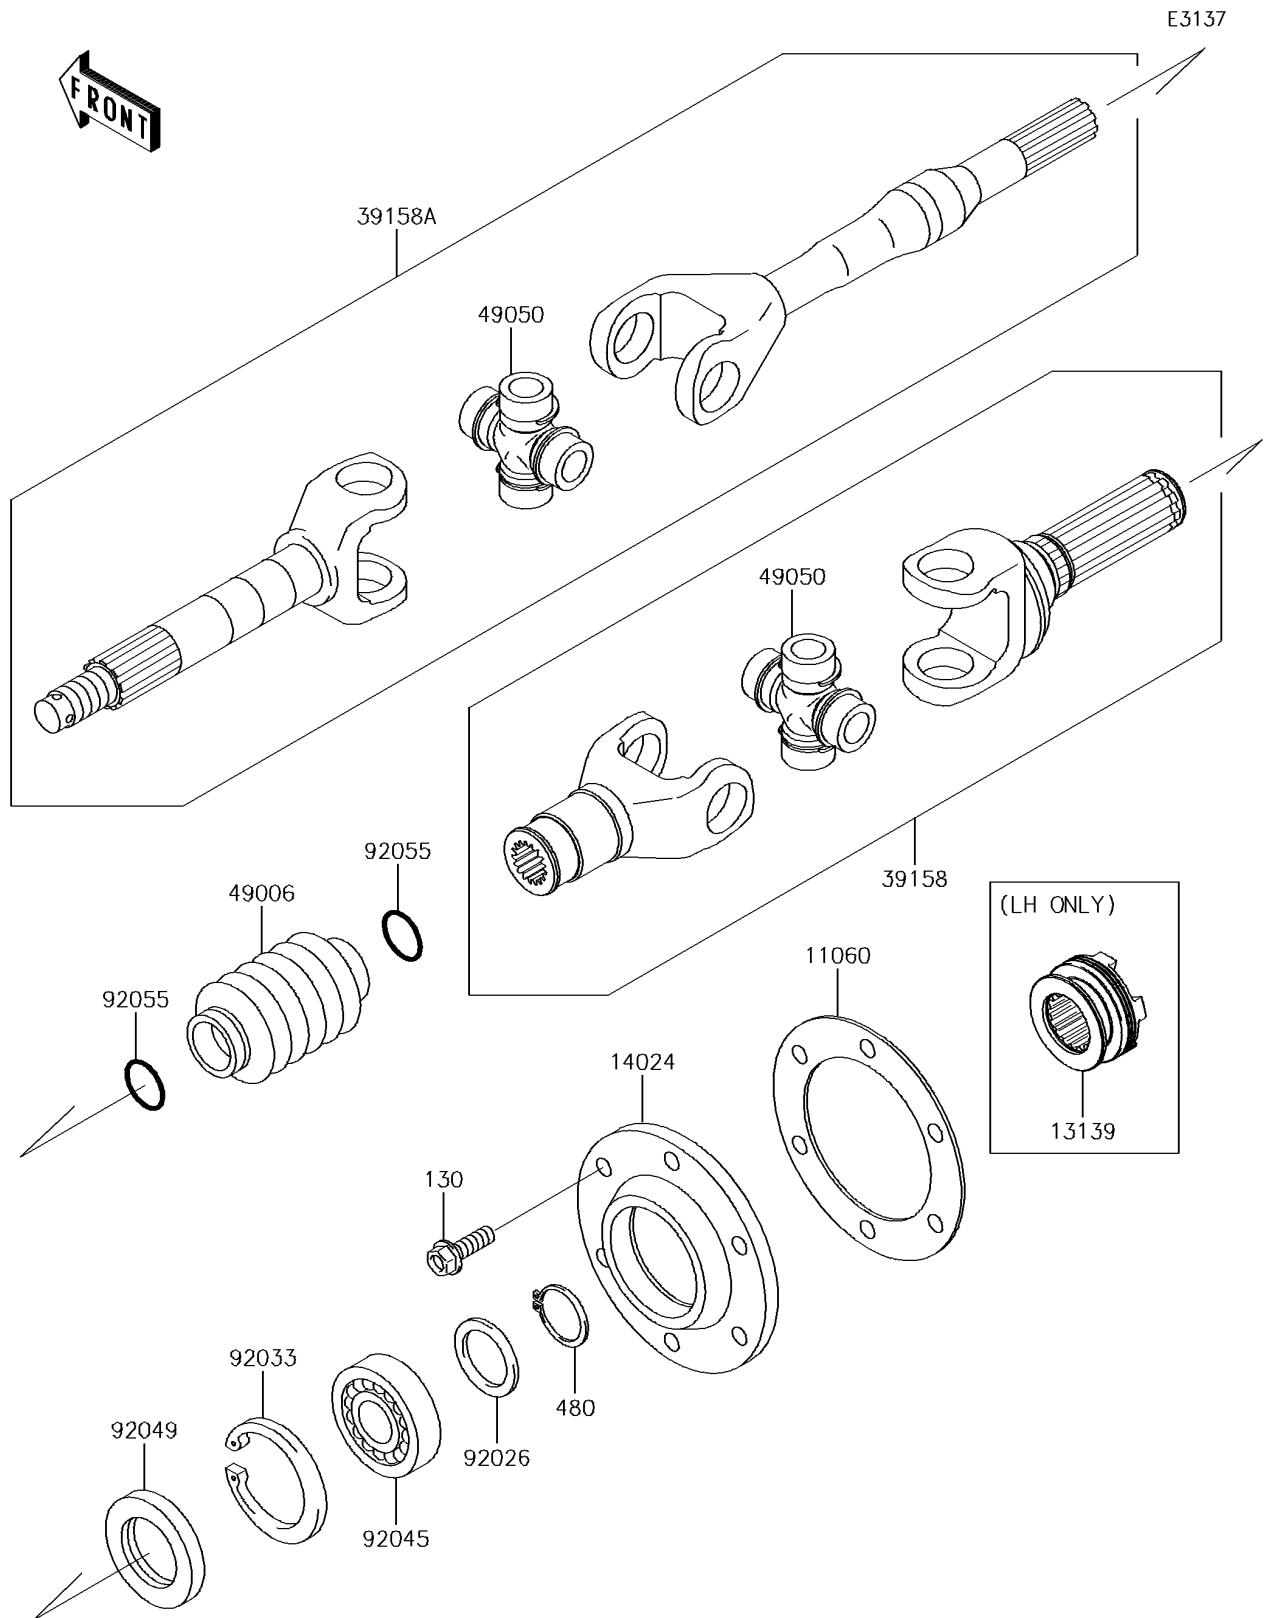

## PARTS DIAGRAM

### Drive Shaft-Rear

## PARTS LIST

### Drive Shaft-Rear

ITEM NAME	PART NUMBER	QUANTITY
GASKET,DRIVESHAFT COVER (Ref # 11060)	11060-1251	2
SHIFTER (Ref # 13139)	13139-0009	1
COVER,DRIVESHAFT (Ref # 14024)	14024-1560	2
SHAFT-ASSY-DRIVE,INSIDE (Ref # 39158)	39158-1119	2
SHAFT-ASSY-DRIVE (Ref # 39158A)	39158-1120	2
BOOT,DRIVE SHAFT (Ref # 49006)	49006-1257	2
SPIDER (Ref # 49050)	49050-0034	4
SPACER,28.1X38X2.6 (Ref # 92026)	92026-1489	2
RING-SNAP,55MM (Ref # 92033)	92033-1274	2
BEARING-BALL,6006 (Ref # 92045)	92045-1208	2
SEAL-OIL,TC35X55X8 (Ref # 92049)	92049-1298	2
RING-O,19.5X3.0 (Ref # 92055)	92055-1451	4
BOLT-FLANGED,8X25 (Ref # 130)	130BA0825	12
CIRCLIP-TYPE-C,28MM (Ref # 480)	480J2800	2