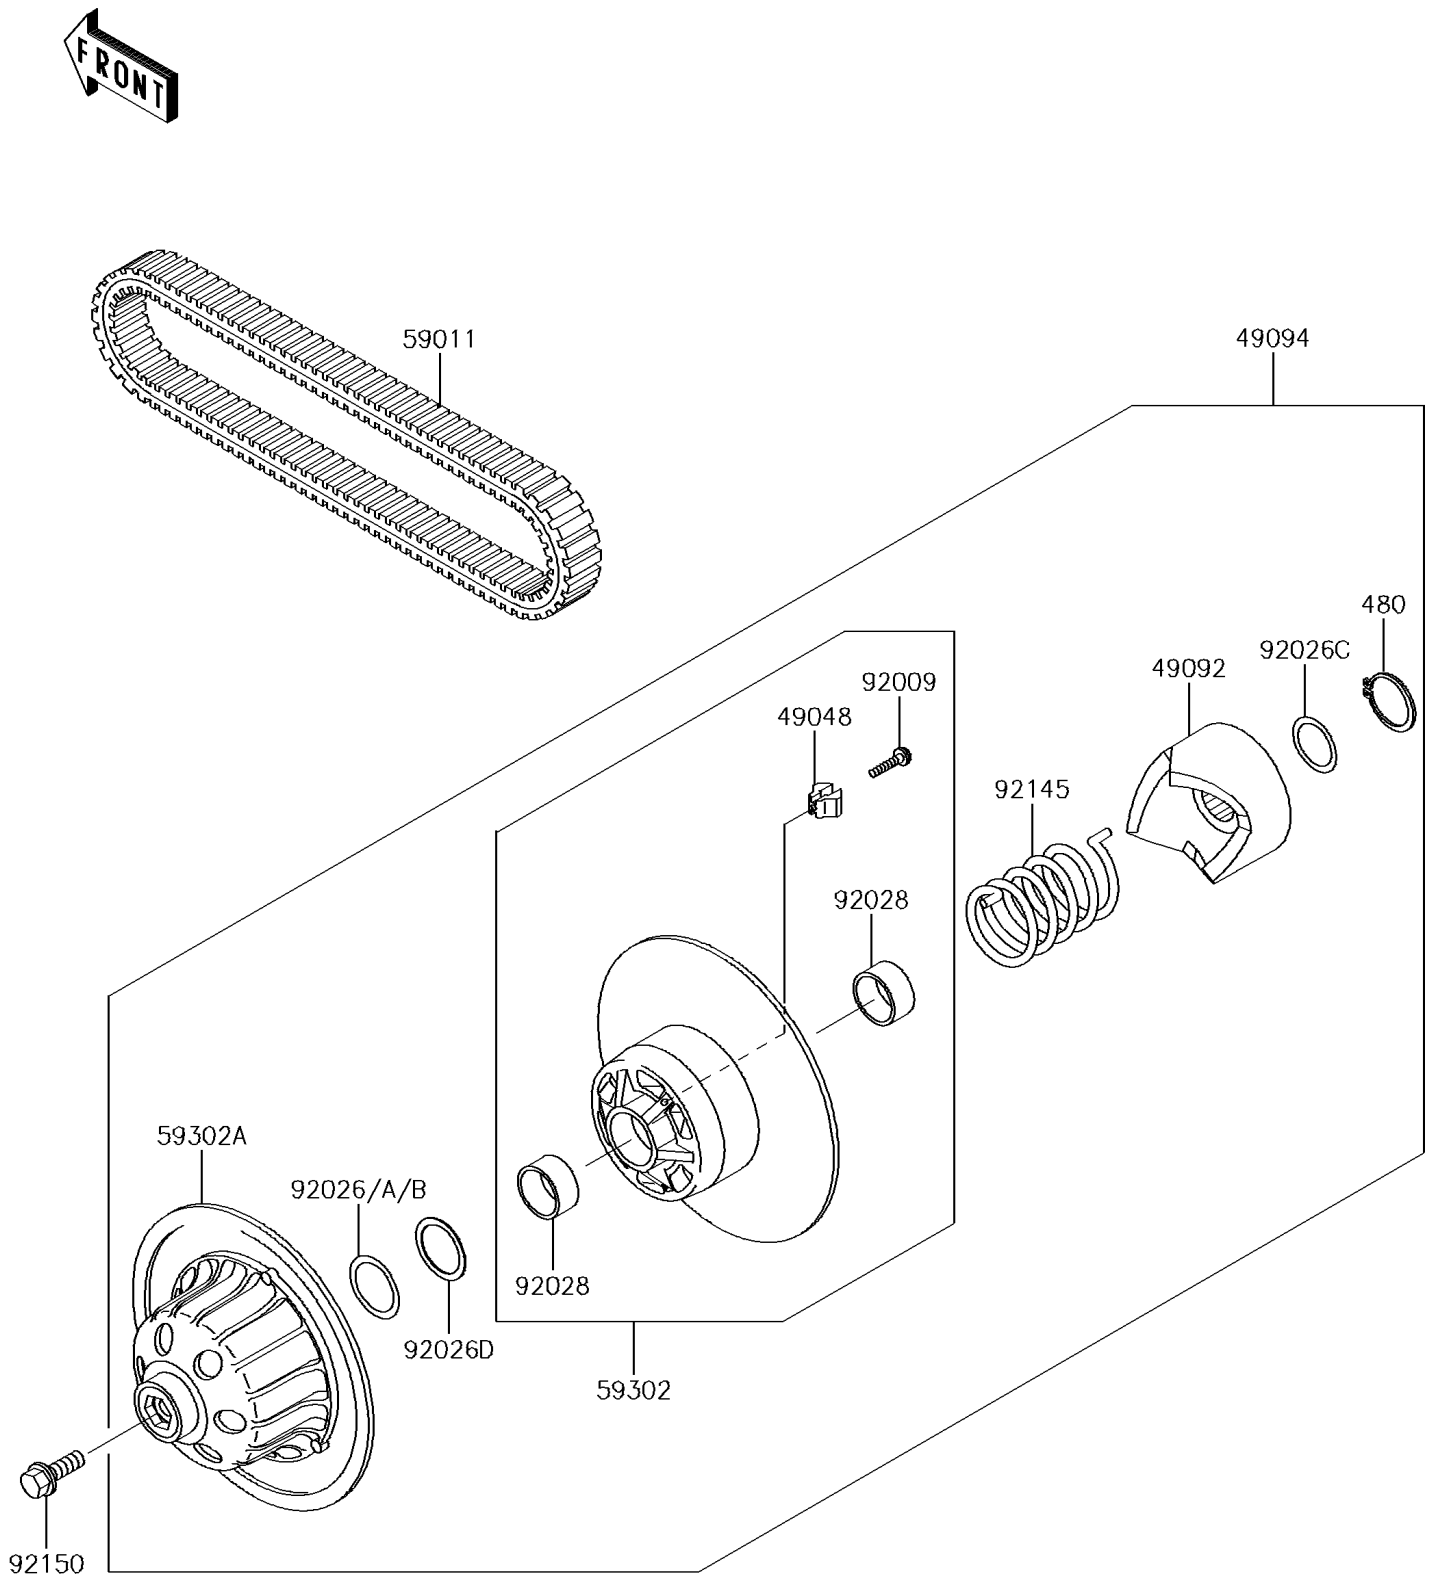

2016 MULE™ 4000

PARTS DIAGRAM

Driven Converter/Drive Belt

E1392

2016 MULE™ 4000

PARTS LIST

Driven Converter/Drive Belt

ITEM NAME	PART NUMBER	QUANTITY
SHOE (Ref # 49048)	49048-1060	3
RAMP (Ref # 49092)	49092-1068	1
CONVERTER-ASSY-DRIVEN (Ref # 49094)	49094-0045	1
BELT,CONVERTER (Ref # 59011)	59011-1077	1
SHEAVE-COMP,MOVABLE (Ref # 59302)	59302-0031	1
SHEAVE-COMP (Ref # 59302A)	59302-0032	1
SCREW,SHOE (Ref # 92009)	92009-1849	3
SPACER,39X50X0.50 (Ref # 92026)	92026-1507	AR
SPACER,39X50X0.60 (Ref # 92026A)	92026-1508	AR
SPACER,39X50X0.80 (Ref # 92026B)	92026-1510	AR
SPACER,34X44X0.80 (Ref # 92026C)	92026-1521	1
SPACER,39X49.5X1.0 (Ref # 92026D)	92026-1603	1
BUSHING (Ref # 92028)	92028-1864	2
SPRING (Ref # 92145)	92145-1404	1
BOLT,12X35 (Ref # 92150)	92150-1009	1
CIRCLIP-TYPE-C,34MM (Ref # 480)	480J3400	1