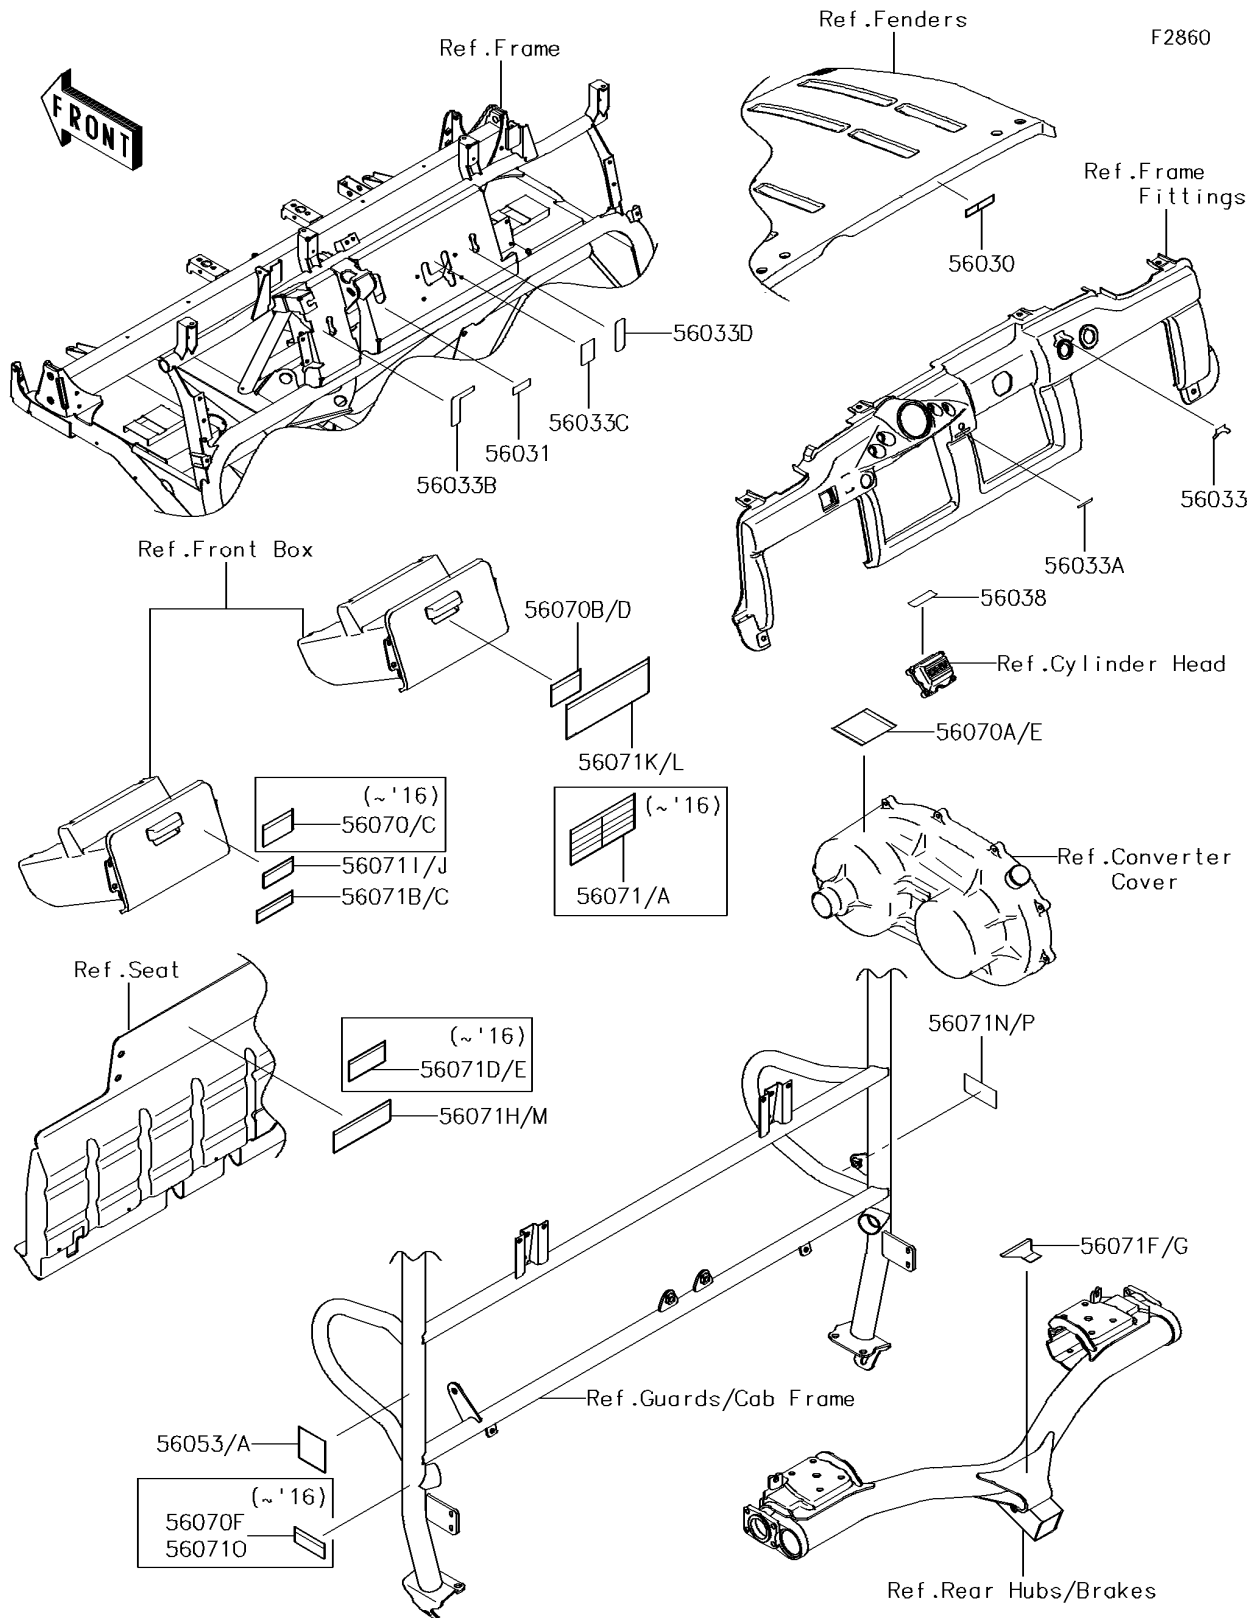

2014 MULE™ 4010 4x4

PARTS DIAGRAM

Labels

2014 MULE™ 4010 4x4

PARTS LIST

Labels

ITEM NAME	PART NUMBER	QUANTITY
LABEL,OPERATING HOOD (Ref # 56030)	56030-0267	1
LABEL-MANUAL,BRAKE FLUID LEVEL (Ref # 56031)	56031-1818	1
LABEL-MANUAL,IGNITION (Ref # 56033)	56033-0212	1
LABEL-MANUAL,POWER STEERING (Ref # 56033A)	56033-0213	1
LABEL-MANUAL,DIFF MODE (Ref # 56033B)	56033-1183	1
LABEL-MANUAL,SHIFT (Ref # 56033C)	56033-1186	1
LABEL-MANUAL,2WD/4WD (Ref # 56033D)	56033-1187	1
LABEL-BRAND (Ref # 56038)	56038-2782	1
LABEL-SPECIFICATION,TIRE (Ref # 56053A)	56053-7534	1
LABEL-WARNING,OFF-HIGHWAY (Ref # 56070)	56070-0050	1
LABEL-WARNING,HOT SURFACES (Ref # 56070A)	56070-0051	1
LABEL-WARNING,BONNET OPERATION (Ref # 56070B)	56070-0053	1
LABEL,OFF-HIGHWAY (Ref # 56070C)	56070-0055	1
LABEL-WARNING,BED RAISED (Ref # 56070F)	56070-7515	1
LABEL-WARNING,GENERAL (Ref # 56071)	56071-0101	1
LABEL-WARNING,GENERAL (Ref # 56071A)	56071-0109	1
LABEL-WARNING,SHIFT CAUTION (Ref # 56071B)	56071-0128	1
LABEL-WARNING,CARGO BED (Ref # 56071D)	56071-0136	1
LABEL-WARNING,CARGO BED (Ref # 56071E)	56071-0138	1
LABEL-WARNING,TRAILER HITCH (Ref # 56071F)	56071-0332	1
LABEL-WARNING,GASOLINE (Ref # 56071N)	56071-7501	1
LABEL,BED RAISED (Ref # 56071O)	56071-7504	1