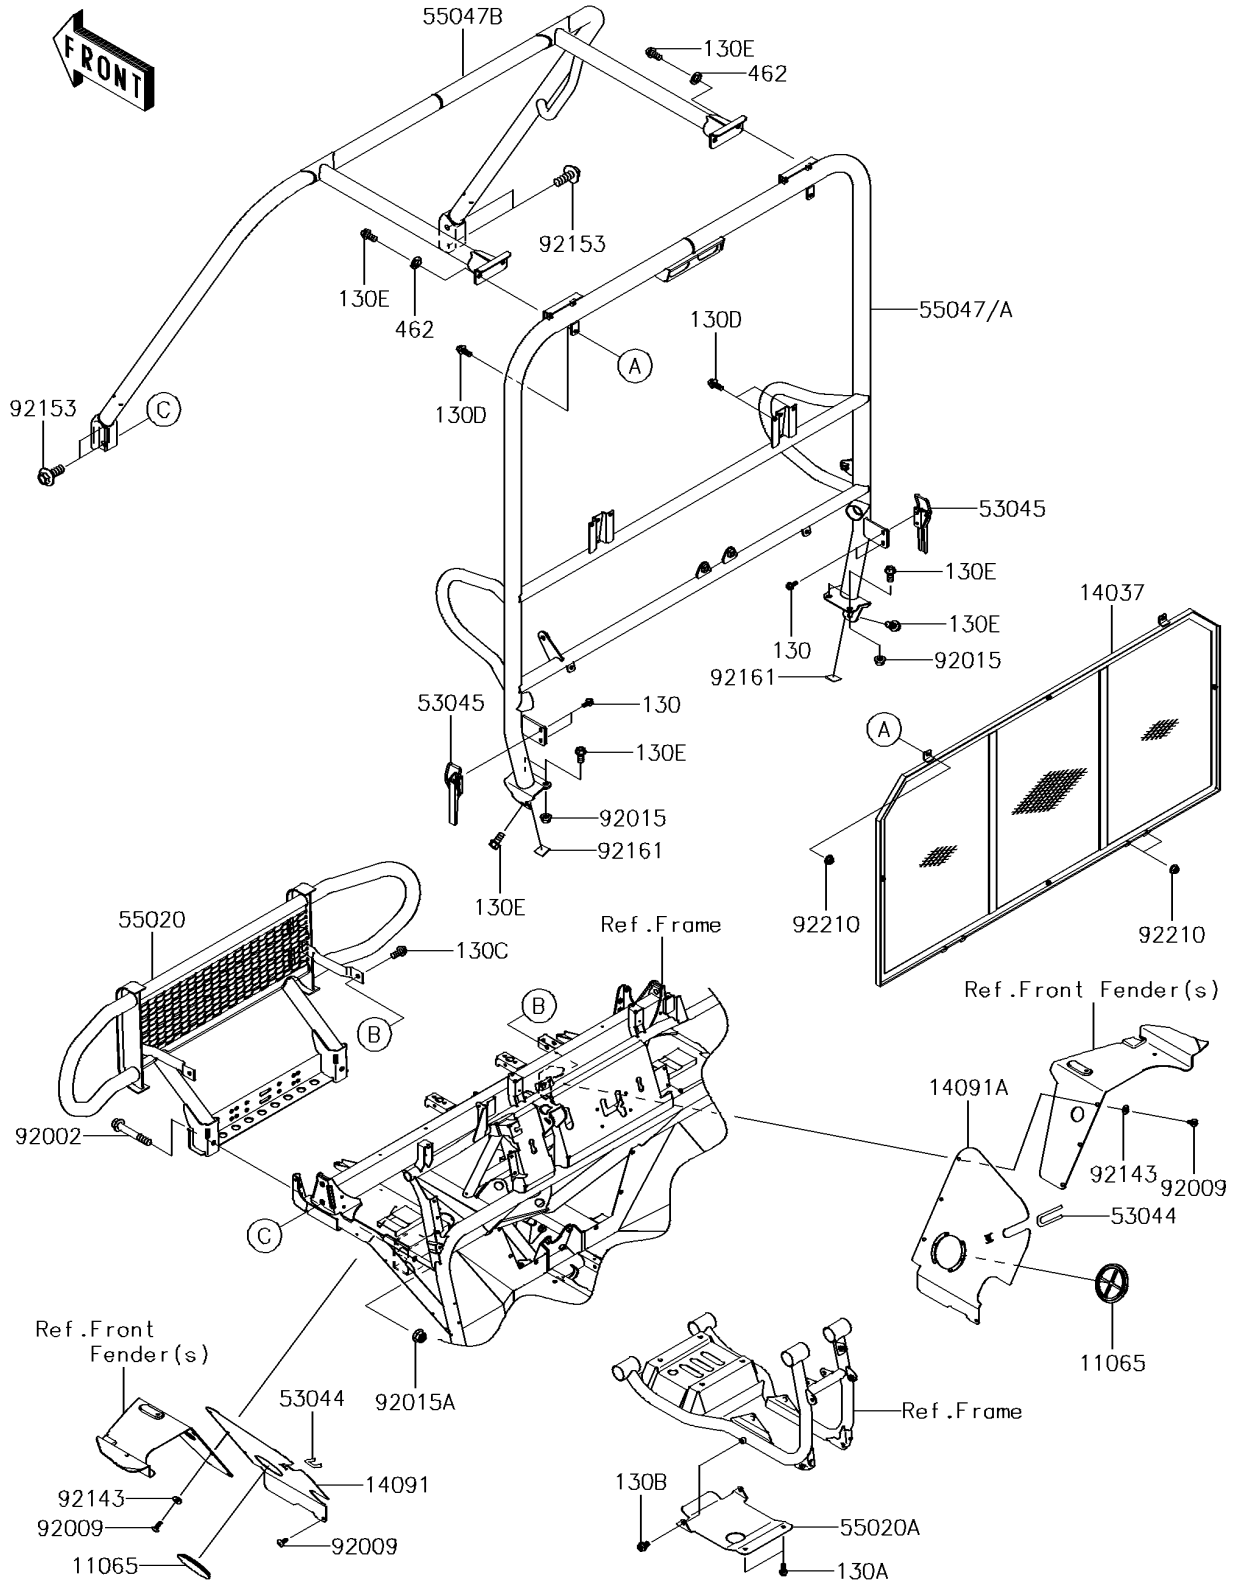

2016 MULE™ 4010 4x4

PARTS DIAGRAM

Guards/Cab Frame

F2681

2016 MULE™ 4010 4x4

PARTS LIST

Guards/Cab Frame

Kawasaki

Let the Good Times Roll®

ITEM NAME

PART NUMBER

QUANTITY
