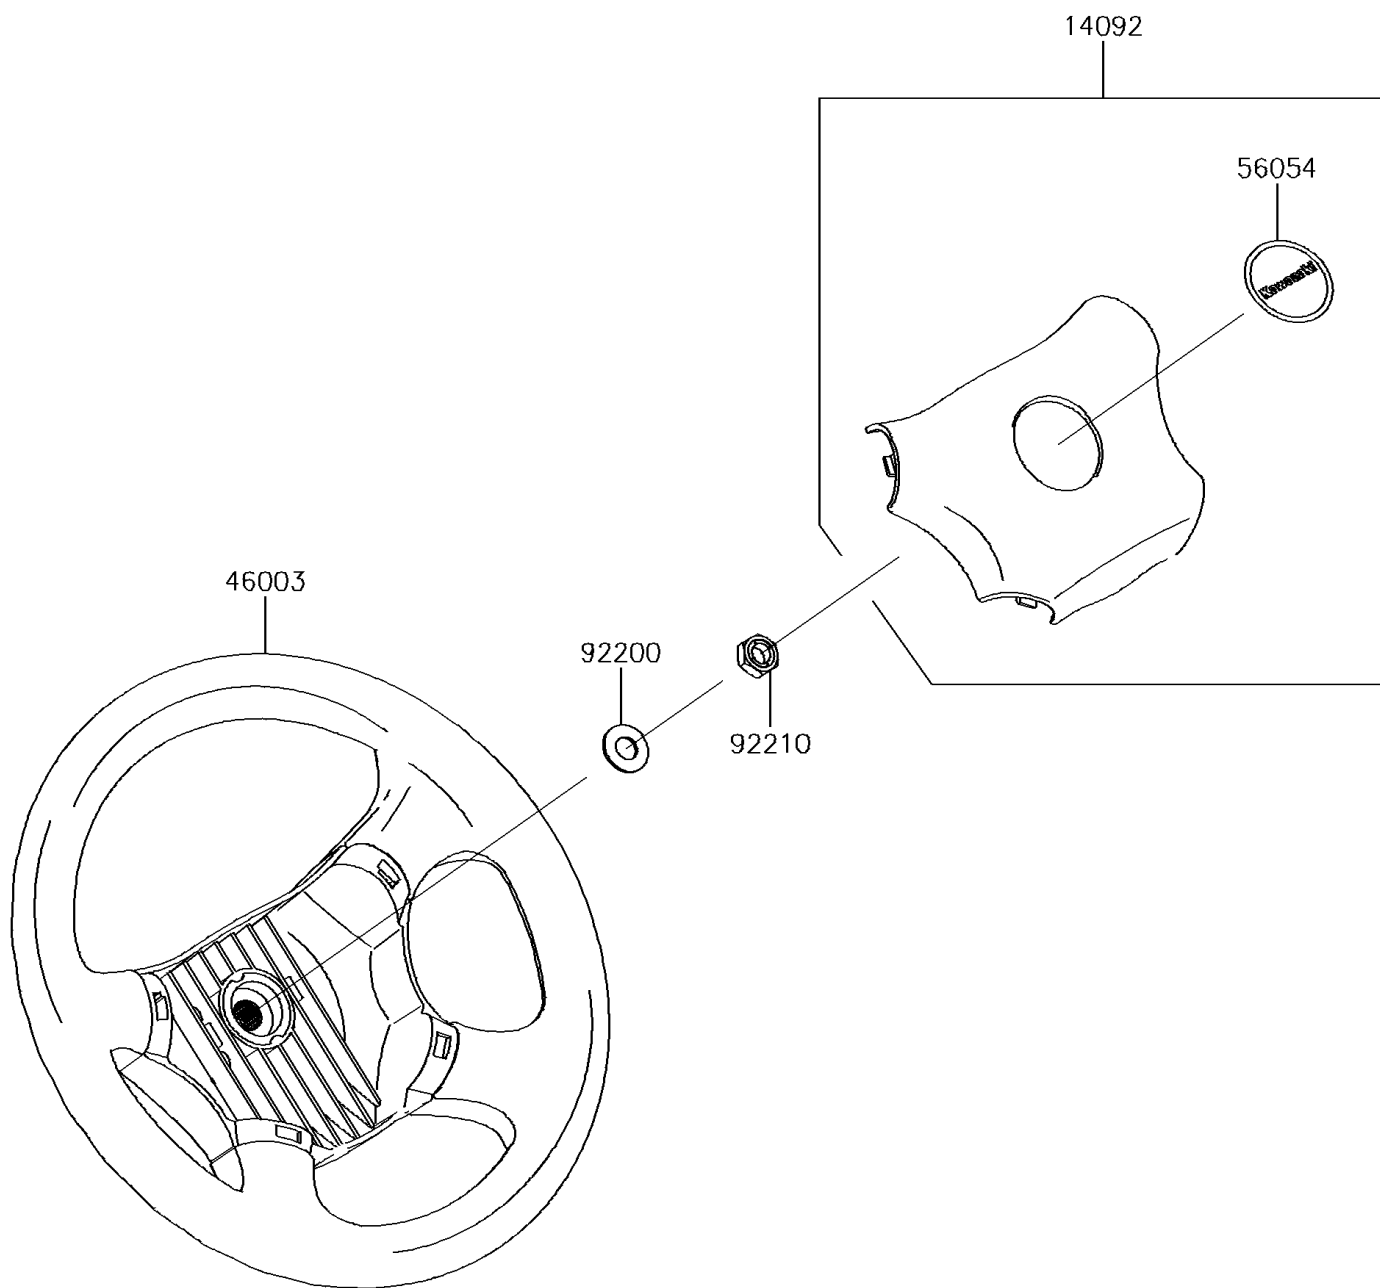

2017 MULE™ 4010 4x4

PARTS DIAGRAM

Steering Wheel

F2311

2017 MULE™ 4010 4x4

PARTS LIST

Steering Wheel

ITEM NAME	PART NUMBER	QUANTITY
COVER,HORN SWITCH (Ref # 14092)	14092-1029	1
HANDLE (Ref # 46003)	46003-0595	1
MARK,CENTER LOGO,KAWASAKI (Ref # 56054)	56054-1188	1
WASHER,12.1X25X1.6 (Ref # 92200)	92200-0455	1
NUT,LOCK,12MM (Ref # 92210)	92210-1249	1