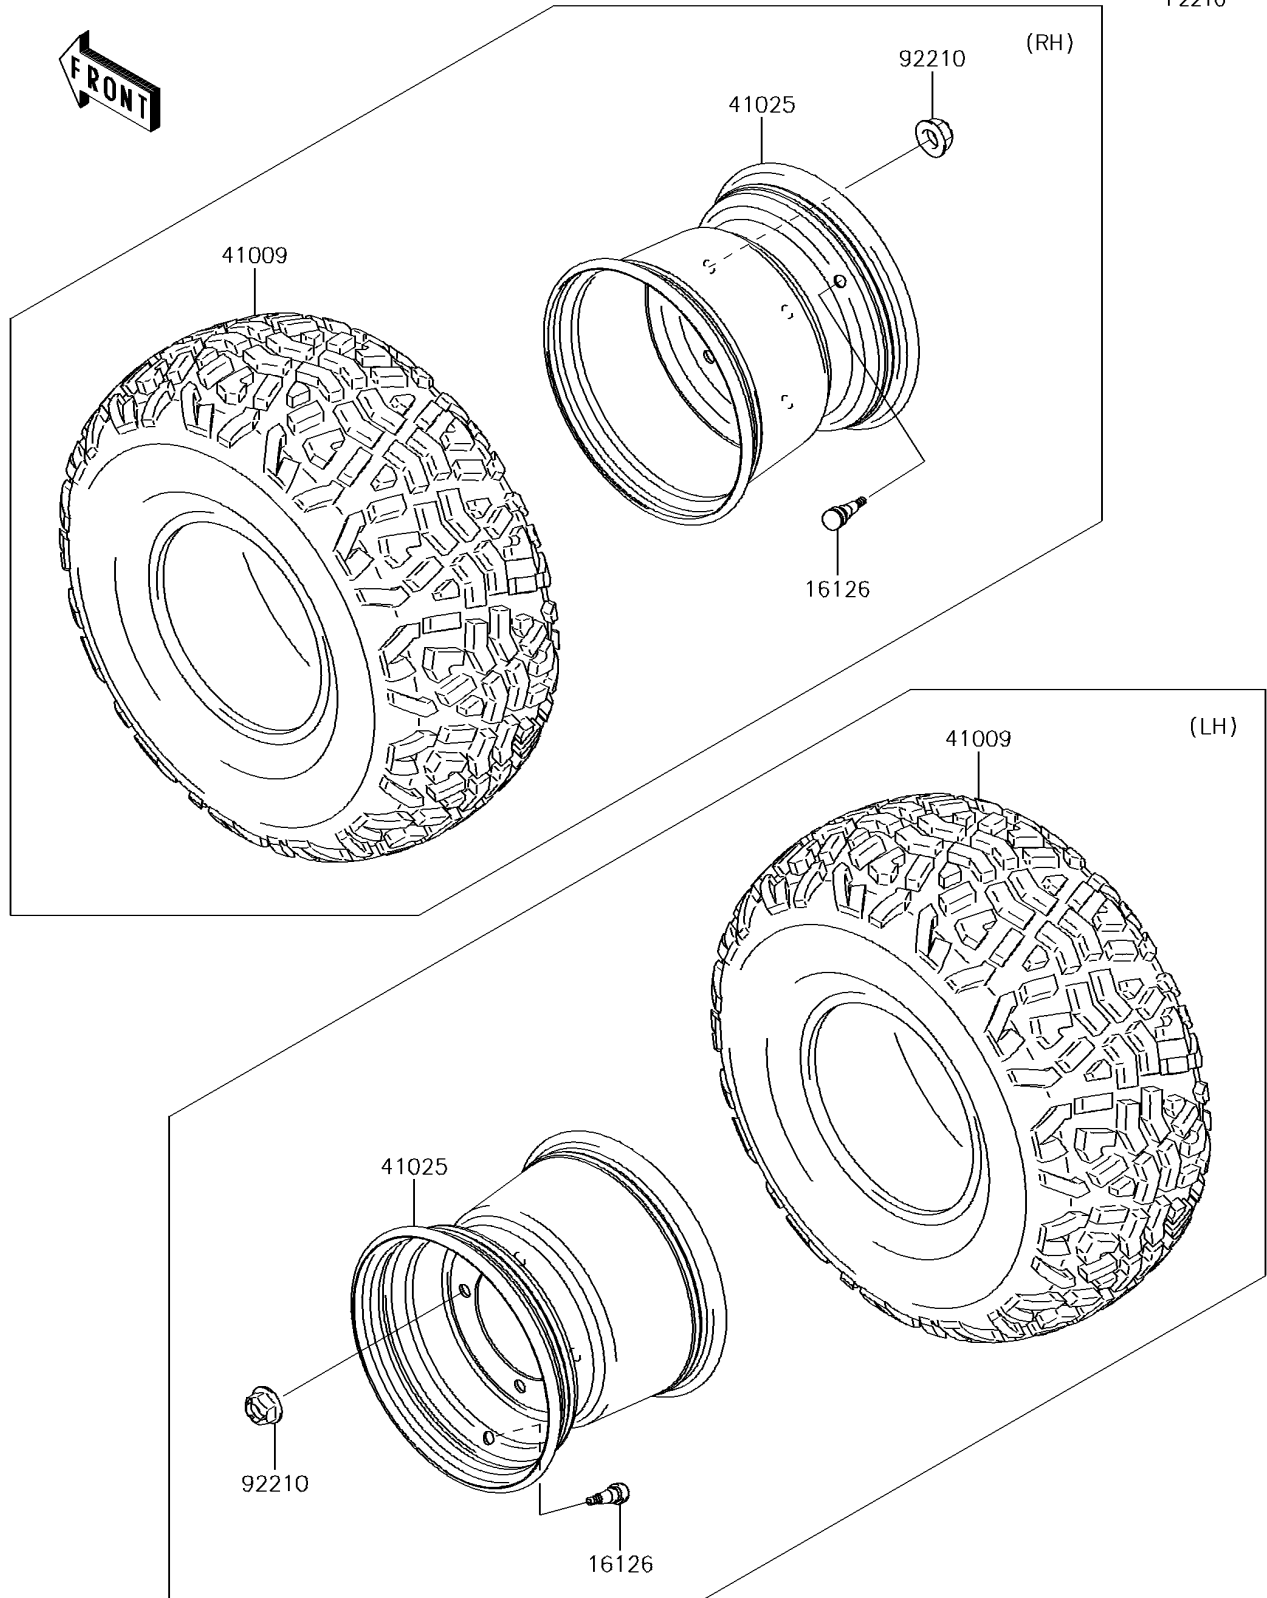

2017 MULE™ 4010 4x4

PARTS DIAGRAM

Wheels/Tires

F2210

2017 MULE™ 4010 4x4

PARTS LIST

Wheels/Tires

ITEM NAME	PART NUMBER	QUANTITY
VALVE (Ref # 16126)	16126-4001	4
TIRE,23X11.00-10 4PR (Ref # 41009)	41009-0294	4
RIM,10X8.5AT,F.S.BLACK (Ref # 41025)	41025-7504-397	4
NUT,12MM (Ref # 92210)	92210-0603	16