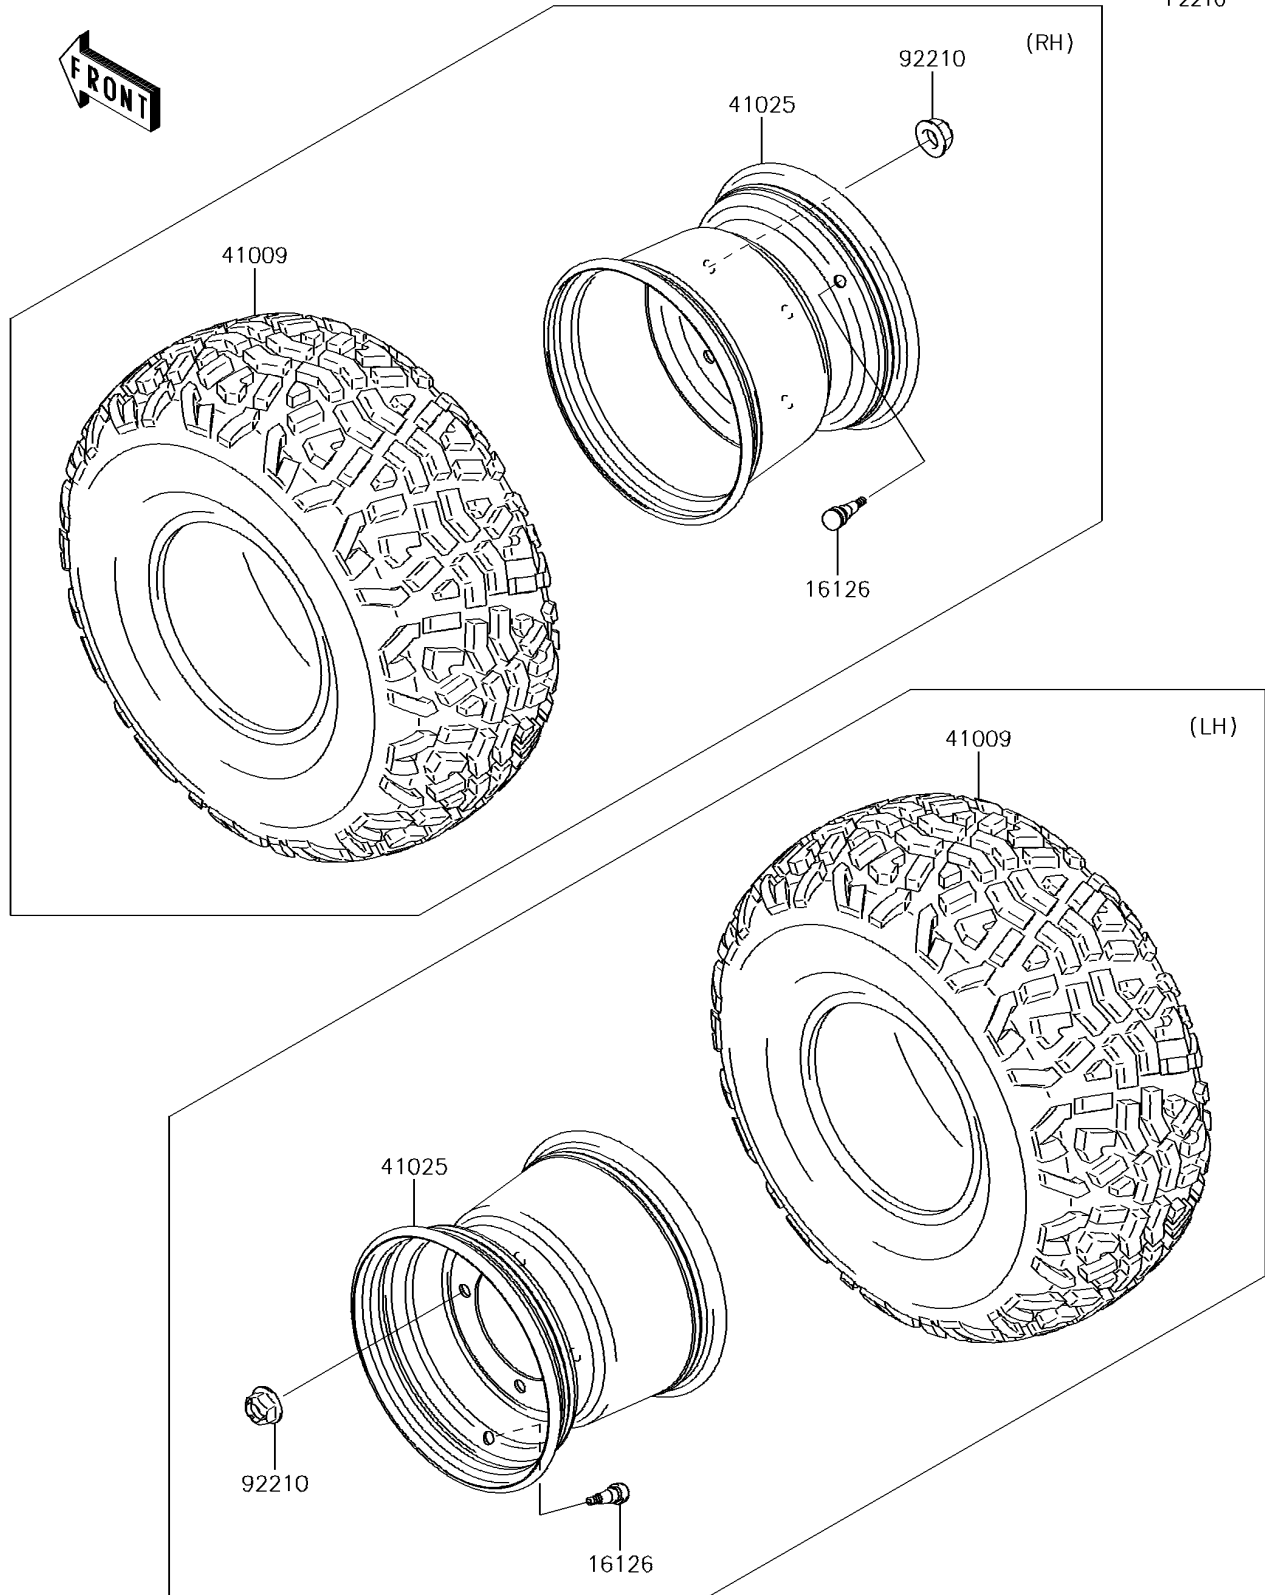

## PARTS DIAGRAM

### Wheels/Tires

F2210

## PARTS LIST

### Wheels/Tires

| ITEM NAME                            | PART NUMBER    | QUANTITY |
|--------------------------------------|----------------|----------|
| VALVE (Ref # 16126)                  | 16126-4001     | 4        |
| TIRE,23X11.00-10 4PR (Ref # 41009)   | 41009-0294     | 4        |
| RIM,10X8.5AT,F.S.BLACK (Ref # 41025) | 41025-7504-397 | 4        |
| NUT,12MM (Ref # 92210)               | 92210-0603     | 16       |